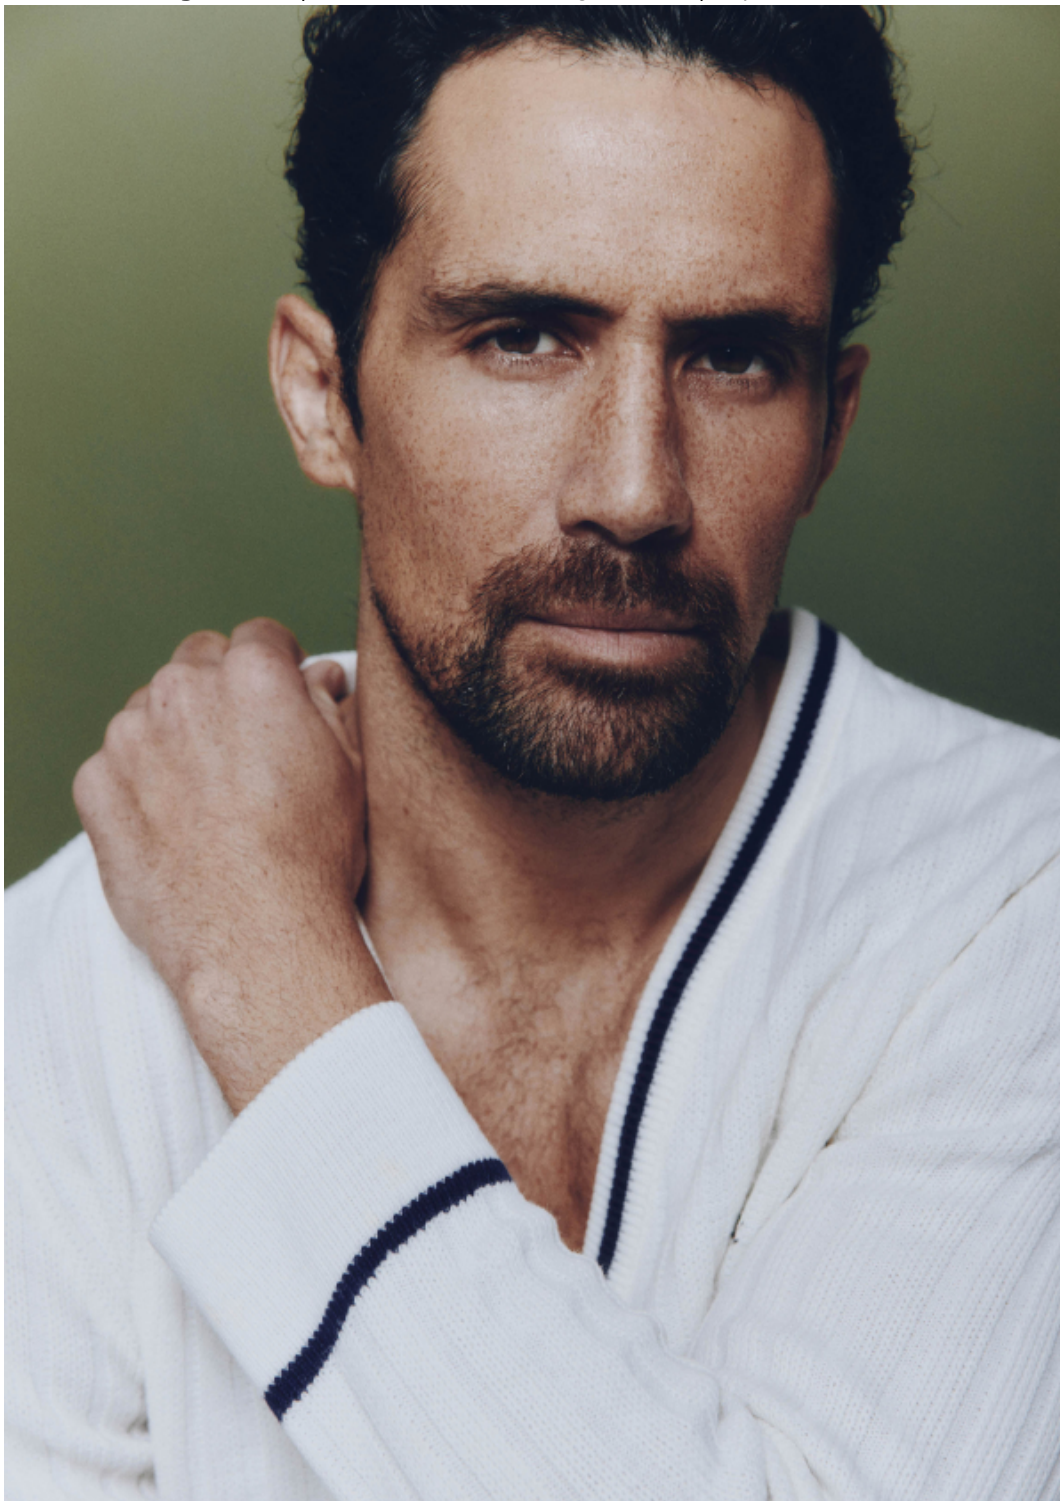

Kailua Simutoga

altezza: **188**

petto: **98**

vita: **82**

fianchi: **104**

scarpe: **45**

occhi: **marroni**

capelli: **neri**

height: **6,2**

chest: **38 1/2**

waist: **32 1/2**

hips: **41**

shoes: **11**

eyes: **brown**

hair: **black**

BOOK