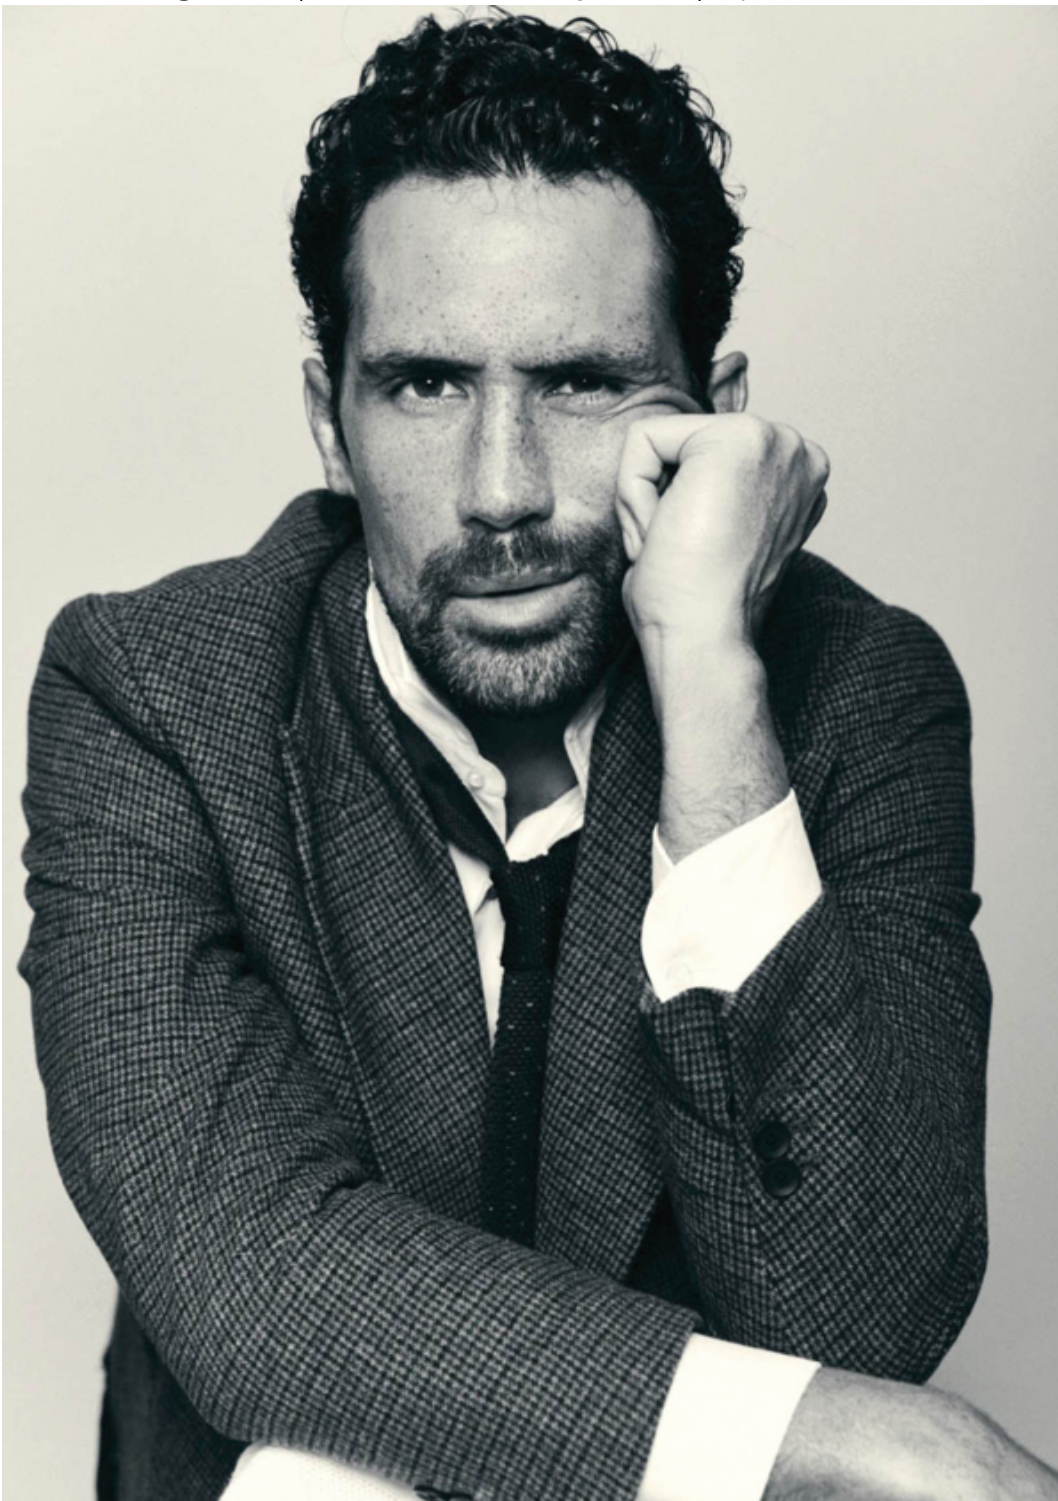

Kailua Simutoga

altezza: **188**

petto: **98**

vita: **82**

fianchi: **104**

scarpe: **45**

occhi: **marroni**

capelli: **neri**

height: **6,2**

chest: **38 1/2**

waist: **32 1/2**

hips: **41**

shoes: **11**

eyes: **brown**

hair: **black**

BOOK