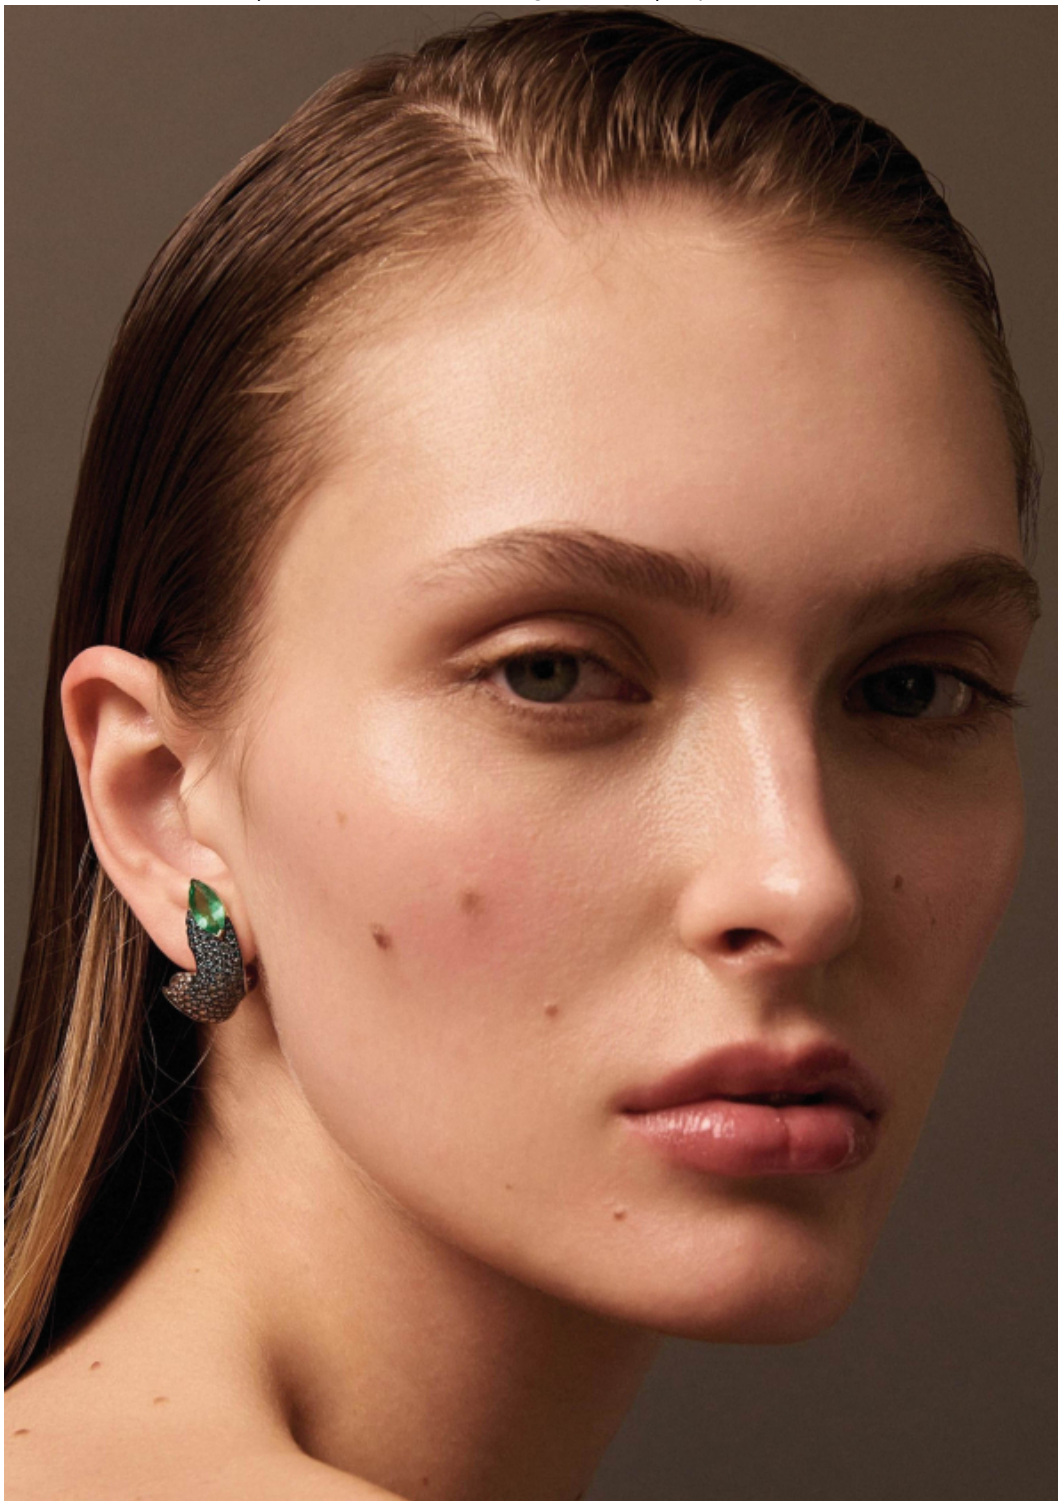

# Maria Dulcet

@m\_dulcet

ALTEZZA	177	HEIGHT	5'9"
SENO	81	BUST	32
VITA	62	WAIST	24 1/2
FIANCHI	91	HIPS	36 1/2
SCARPE	39	SHOES	6
OCCHI	BLU	EYES	BLUE
CAPELLI	BIONDI	HAIR	BLONDE

**.FASHION**  
FASHION MODEL MANAGEMENT  
VIA G. SERRA 6/20169 MILANO T. +39 02 68881  
WWW.FASHIONMODEL.IT  
WWW.FASHIONINFLUENCERS.IT  
@fashionmodel .f @fashionmodel.it

bust: **32**

waist: **24 1/2**

hips: **36**

shoes: **6**

eyes: **blue**

hair: **blond**

**BOOK**

**SCAN ME** 