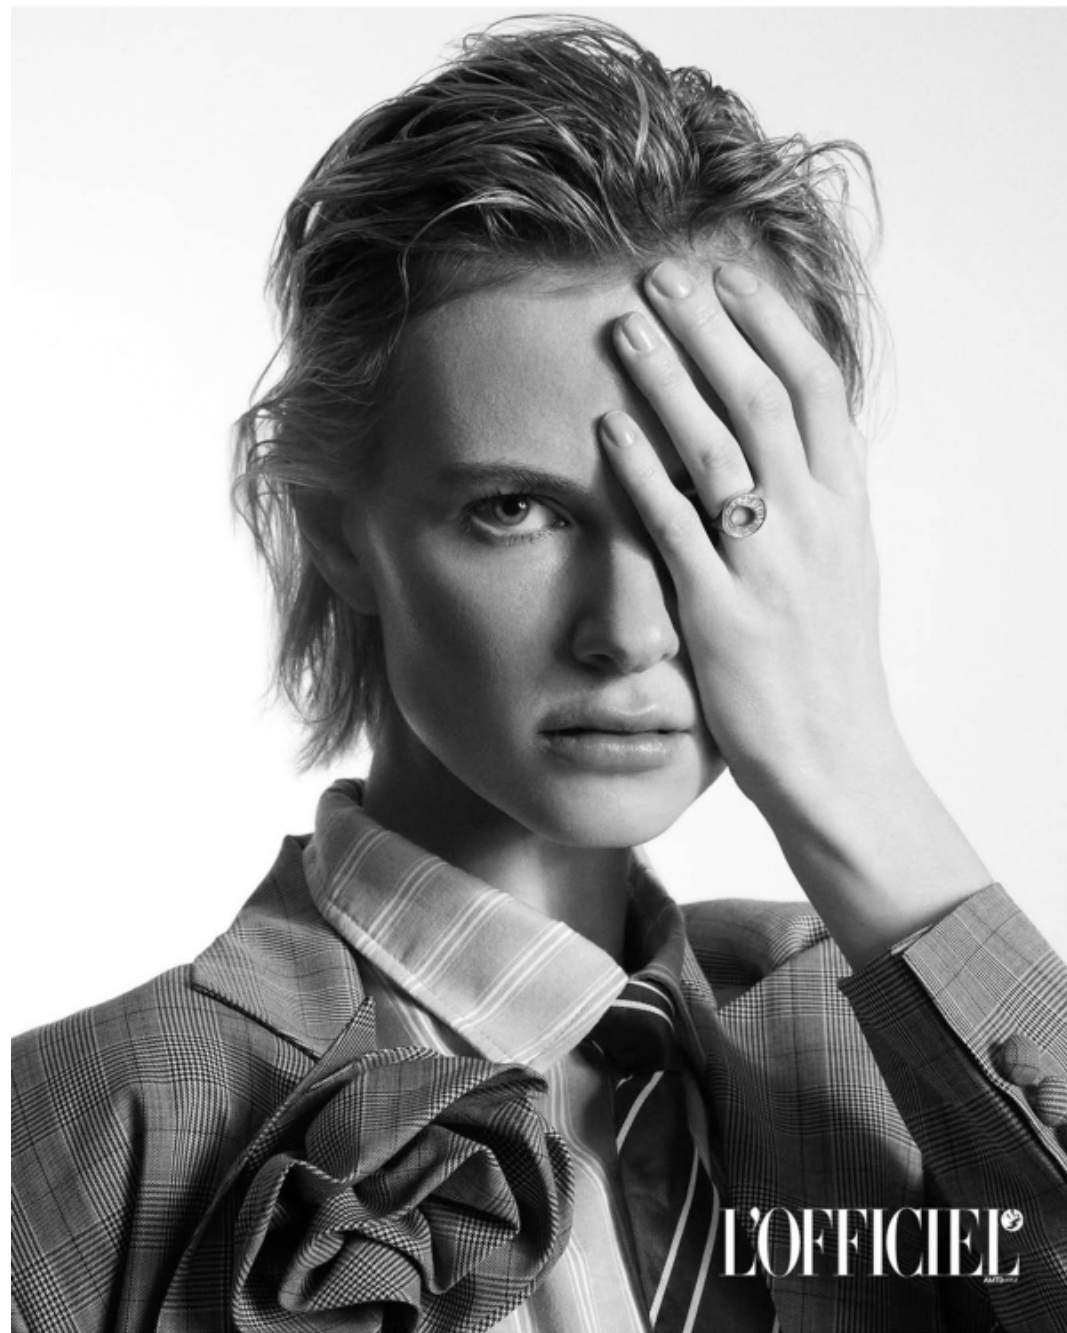

L'OFFICIEL