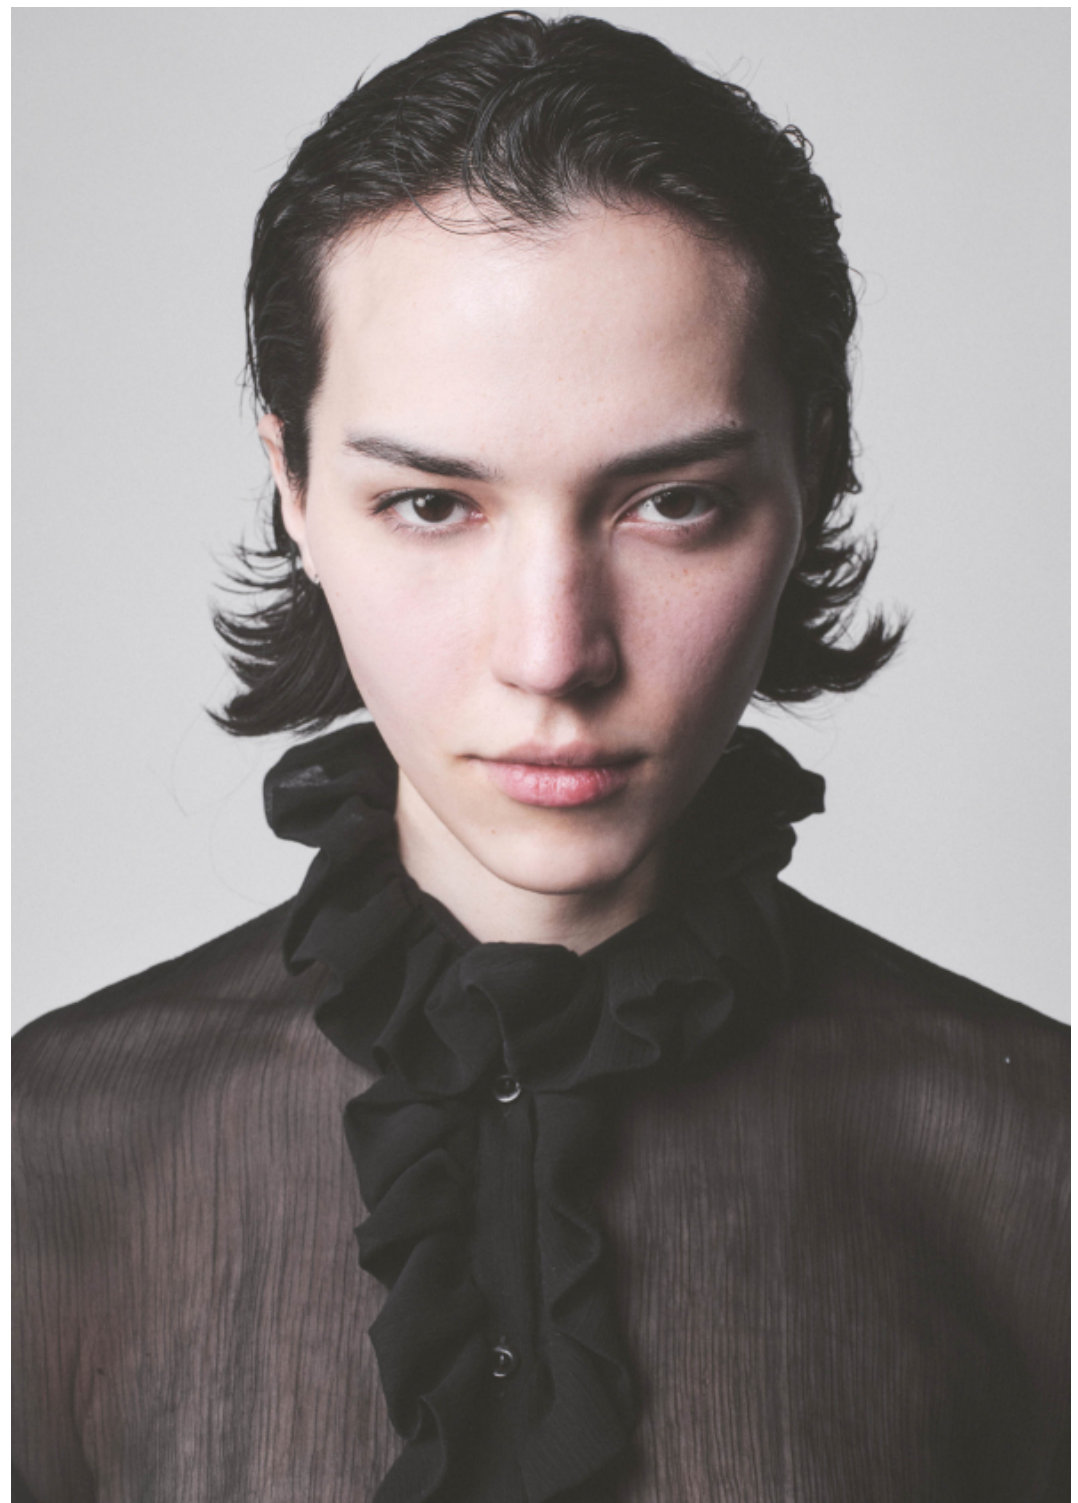

@srnavu

ALTEZZA	1,76	HEIGHT	6'9"
SENO	78	BUST	30 1/2
VITA	58	WAIST	23
FIANCHI	88	HIPS	34 1/2
SCARPE	40	SHOES	8
OCCHI	MARRONI	EYES	BROWN
CAPELLI	CASTANO SCURO	HAIR	DARK BROWN

.FASHION
FASHION MODEL MANAGEMENT
VIA G. SELVA 10 20149 MILANO T. +39 02 680861
WWW.FASHIONMODEL.IT
WWW.FASHIONINFLUENCERS.IT
@fashionmodel.it

Srna

altezza: **176**

seno: **78**

vita: **58**

fianchi: **93**

scarpe: **40**

occhi: **marroni**

capelli: **castano scuro**

height: **5,9 1/2**

bust: **30 1/2**

waist: **23**

hips: **36 1/2**

shoes: **7**

eyes: **brown**

hair: **dark brown**

BOOK