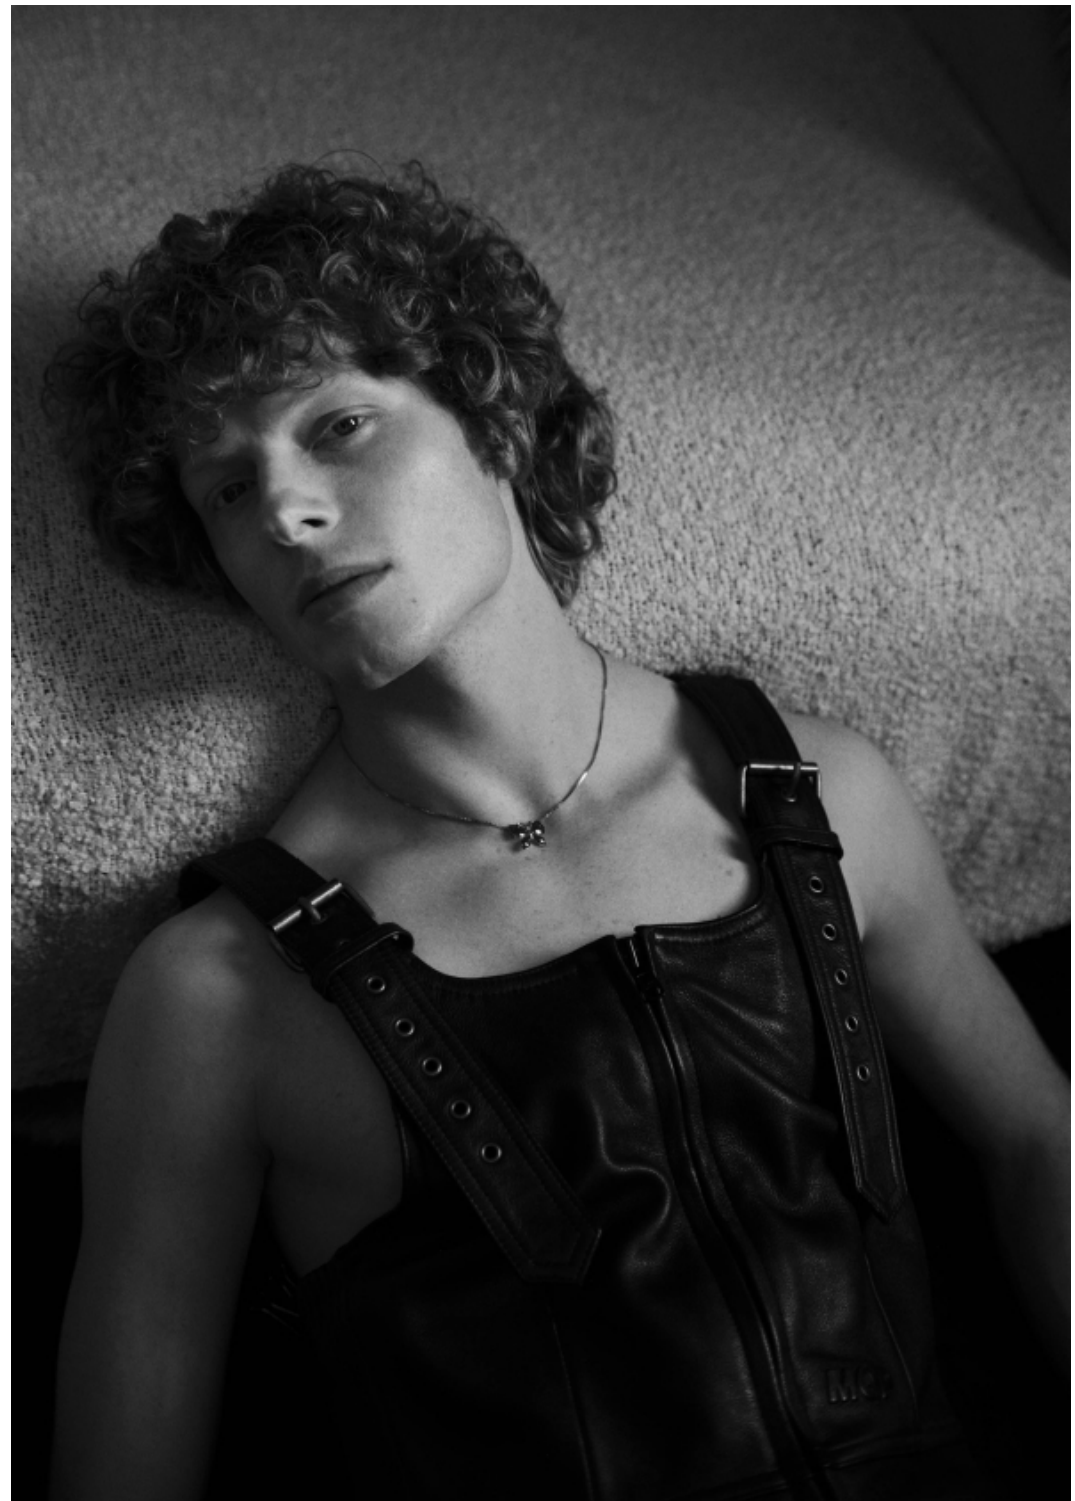

Bart & Coen

altezza: **184**

petto: **91**

vita: **75**

fianchi: **90**

scarpe: **43.5**

occhi: **grigio-blu**

capelli: **rossi**

height: **6,0 1/2**

chest: **36**

waist: **29 1/2**

hips: **35 1/2**

shoes: **9.5**

eyes: **blue-grey**

hair: **red**

BOOK