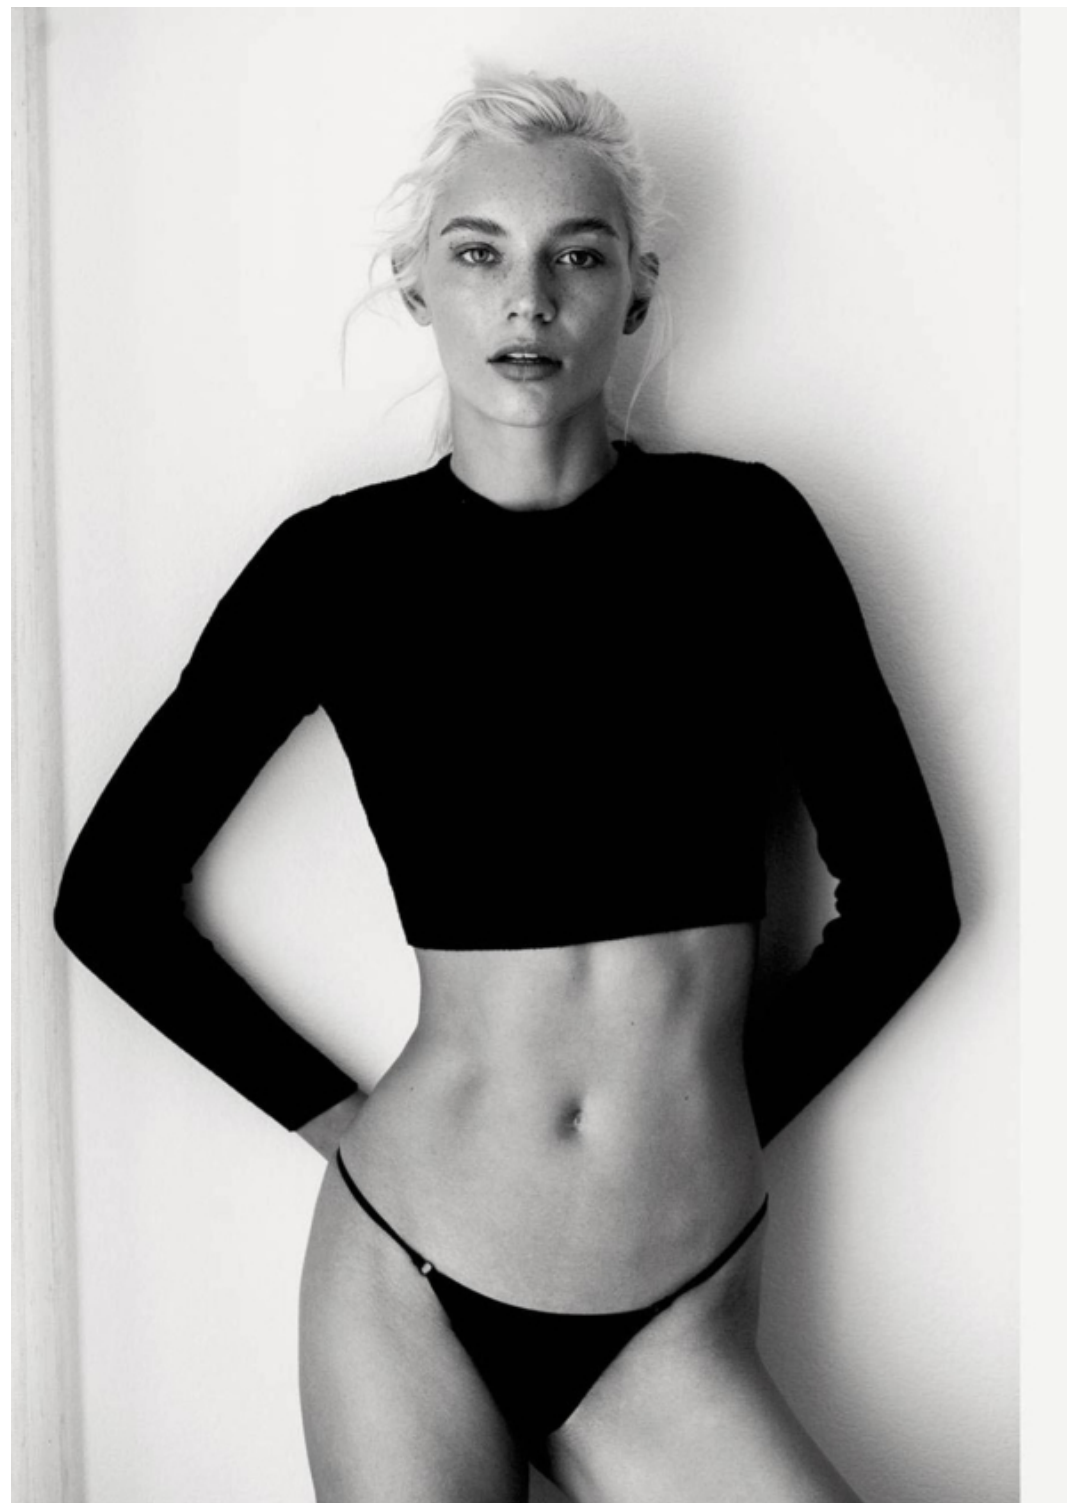

LILIYA KOTSUR .F

[@lilyakotsur](https://www.instagram.com/lilyakotsur)

ALTEZZA	178	HEIGHT	6'10
SENO	81	BUST	32
VITA	62	WAIST	24 1/2
FIANCHI	89	HIPS	35
SCARPE	38,5	SHOES	7 1/2
OCCHI	BLU MARRONE	EYES	BLUE BROWN
CAPELLI	BIONDI	HAIR	BLONDE

height: **5,10**

bust: **32**

waist: **24 1/2**

hips: **35**

shoes: **5.5**

eyes: **blue-brown**

hair: **blond**

BOOK

Soprabito in tessuto tecnico e jumpsuit in jersey di viscosa, Ferragamo.

MANNING CARTELL

SCAN ME 