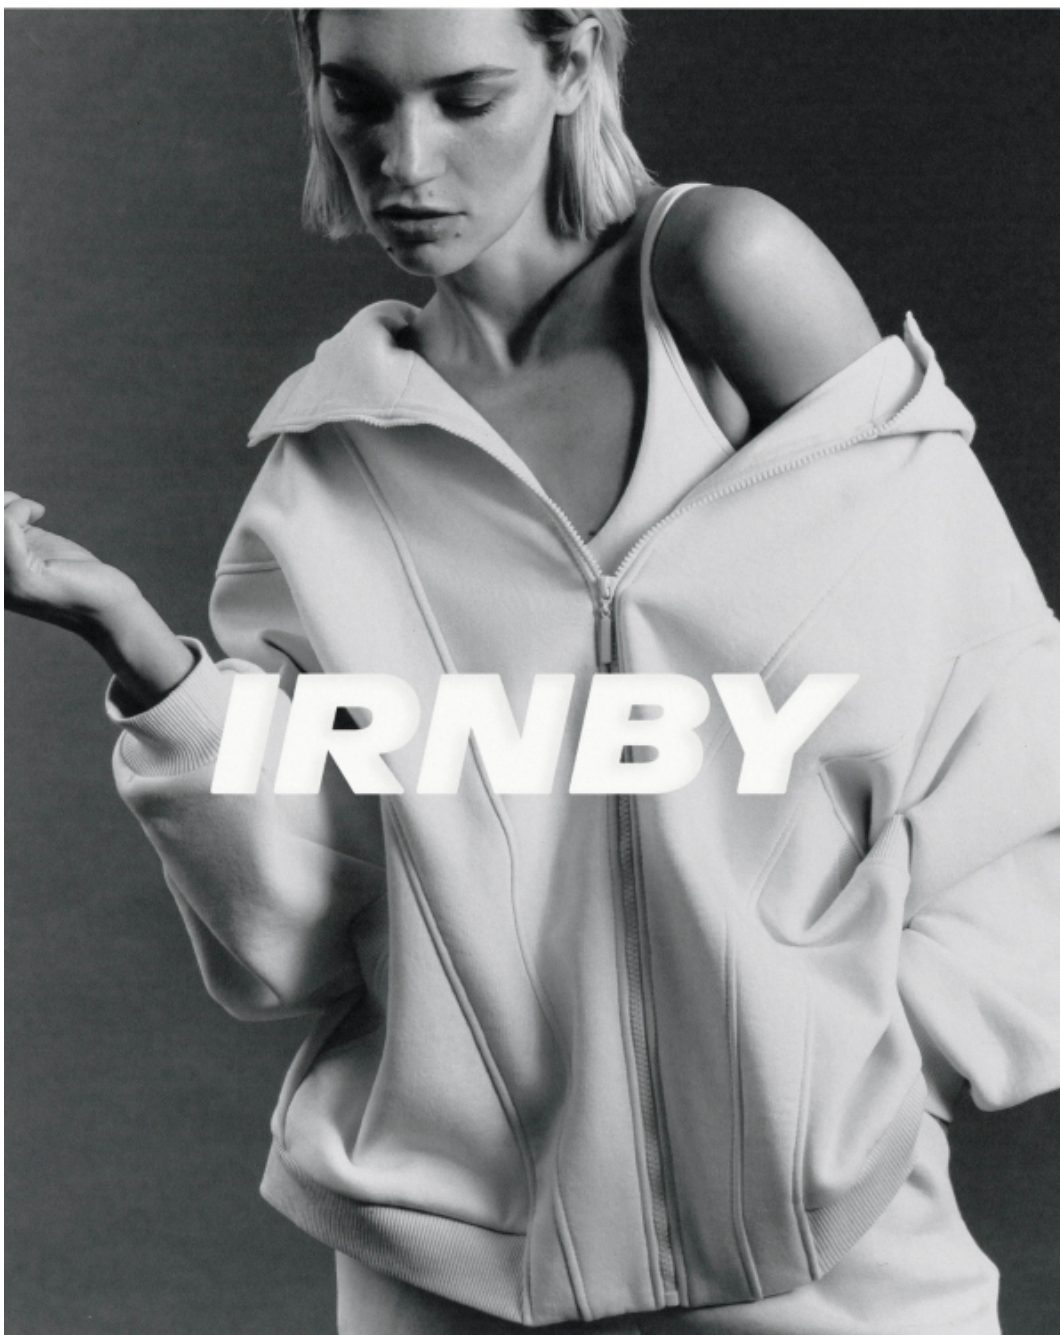

LILIYA KOTSUR .F

[@lilyakotsur](https://www.instagram.com/lilyakotsur)

ALTEZZA	178	HEIGHT	6'10
SENO	81	BUST	32
VITA	62	WAIST	24 1/2
FIANCHI	89	HIPS	35
SCARPE	38,5	SHOES	7 1/2
OCCHI	BLU MARRONE	EYES	BLUE BROWN
CAPELLI	BIONDI	HAIR	BLONDE

height: **5,10**

bust: **32**

waist: **24 1/2**

hips: **35**

shoes: **5.5**

eyes: **blue-brown**

hair: **blond**

BOOK

Soprabito in tessuto tecnico e jumpsuit in jersey di viscosa, Ferragamo.

MANNING CARTELL

SCAN ME 