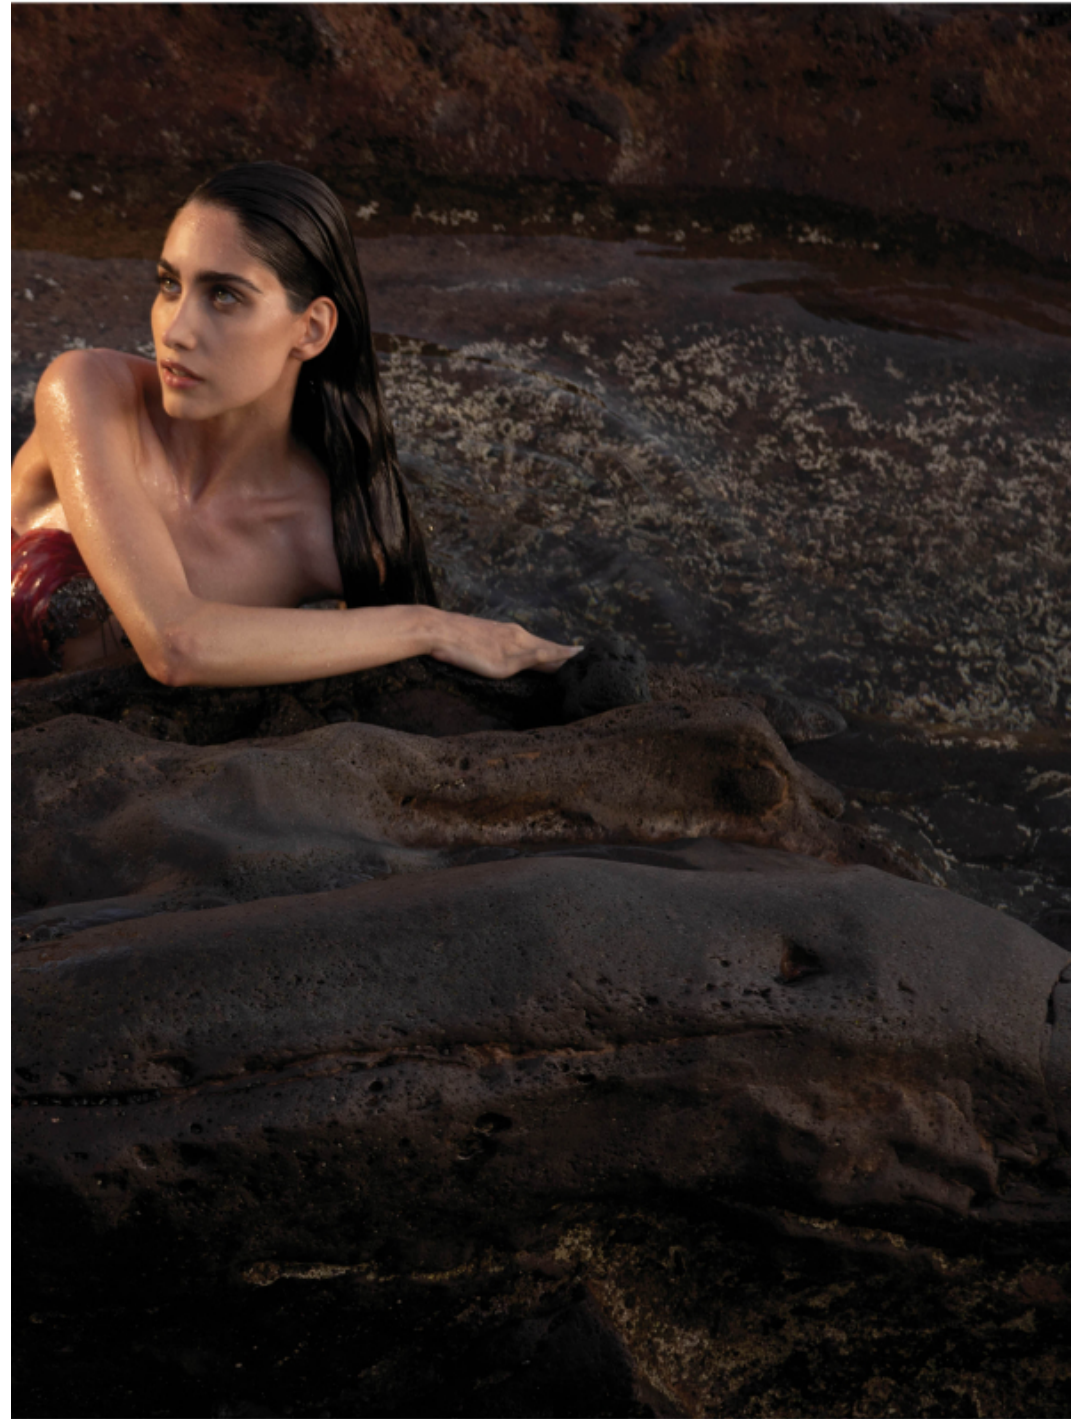

@eramirzaei

ALTEZZA 1,78  
SENO 79  
VITA 60  
FIANCHI 88  
SCARPE 39  
OCCHI VERDI  
CAPELLI CASTANI

HEIGHT 5'10  
BUST 31  
WAIST 23 1/2  
HIPS 34 1/2  
SHOES 6  
EYES GREEN  
HAIR BROWN

**.FASHION**  
FASHION MODEL MANAGEMENT  
VIA G. SERRA 6/8 20166 MILANO T. +39 02 68881  
WWW.FASHIONMODEL.IT  
WWW.FASHIONINFLUENCERS.IT  
@fashionmodel .f @fashionmodel.it

## Era Mirzaei

altezza: **178**

seno: **79**

vita: **60**

fianchi: **88**

scarpe: **39**

occhi: **nocciola**

capelli: **castani**

height: **5,10**

bust: **31**

waist: **23 1/2**

hips: **34 1/2**

shoes: **6**

eyes: **hazel**

hair: **brown**

**BOOK**