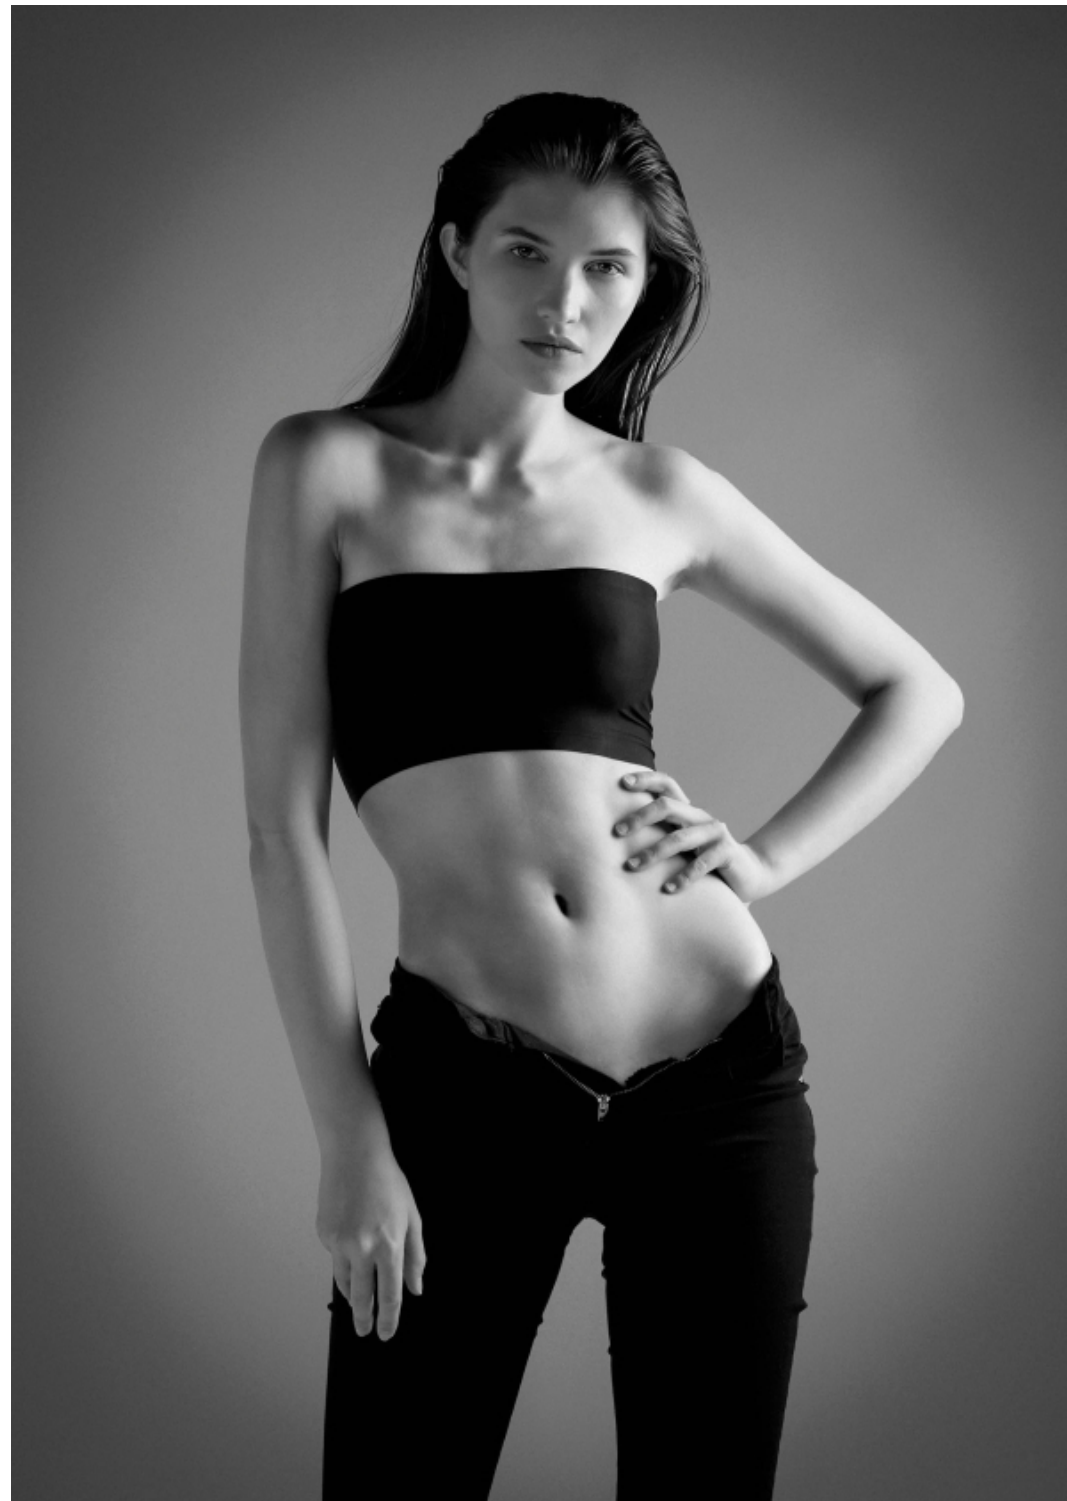

ALTEZZA	1,80	HEIGHT	6'11
SENO	82	BUST	32 1/2
VITA	59	WAIST	23 1/2
FIANCHI	89	HIPS	35
SCARPE	39	SHOES	6
OCCHI	VERDI BLU	EYES	GREEN BLUE
CAPELLI	CASTANI	HAIR	BROWN

@daryaklochko

**.F**  
FASHION MODEL MANAGEMENT  
VIA C. SELVA 6/7 20169 MILANO T. +39 (0) 2 88861  
WWW.FASHIONMODEL.IT  
WWW.FASHIONINFLUENCERS.IT  
@fashionmodel .f @fashionmodel.it

# Daria Klochko

altezza: **180**

seno: **82**

vita: **59**

fianchi: **89**

scarpe: **39**

occhi: **verde-blu**

capelli: **castani**

height: **5,11**

bust: **32 1/2**

waist: **23 1/2**

hips: **35**

shoes: **6**

eyes:

hair: **brown**

**BOOK**