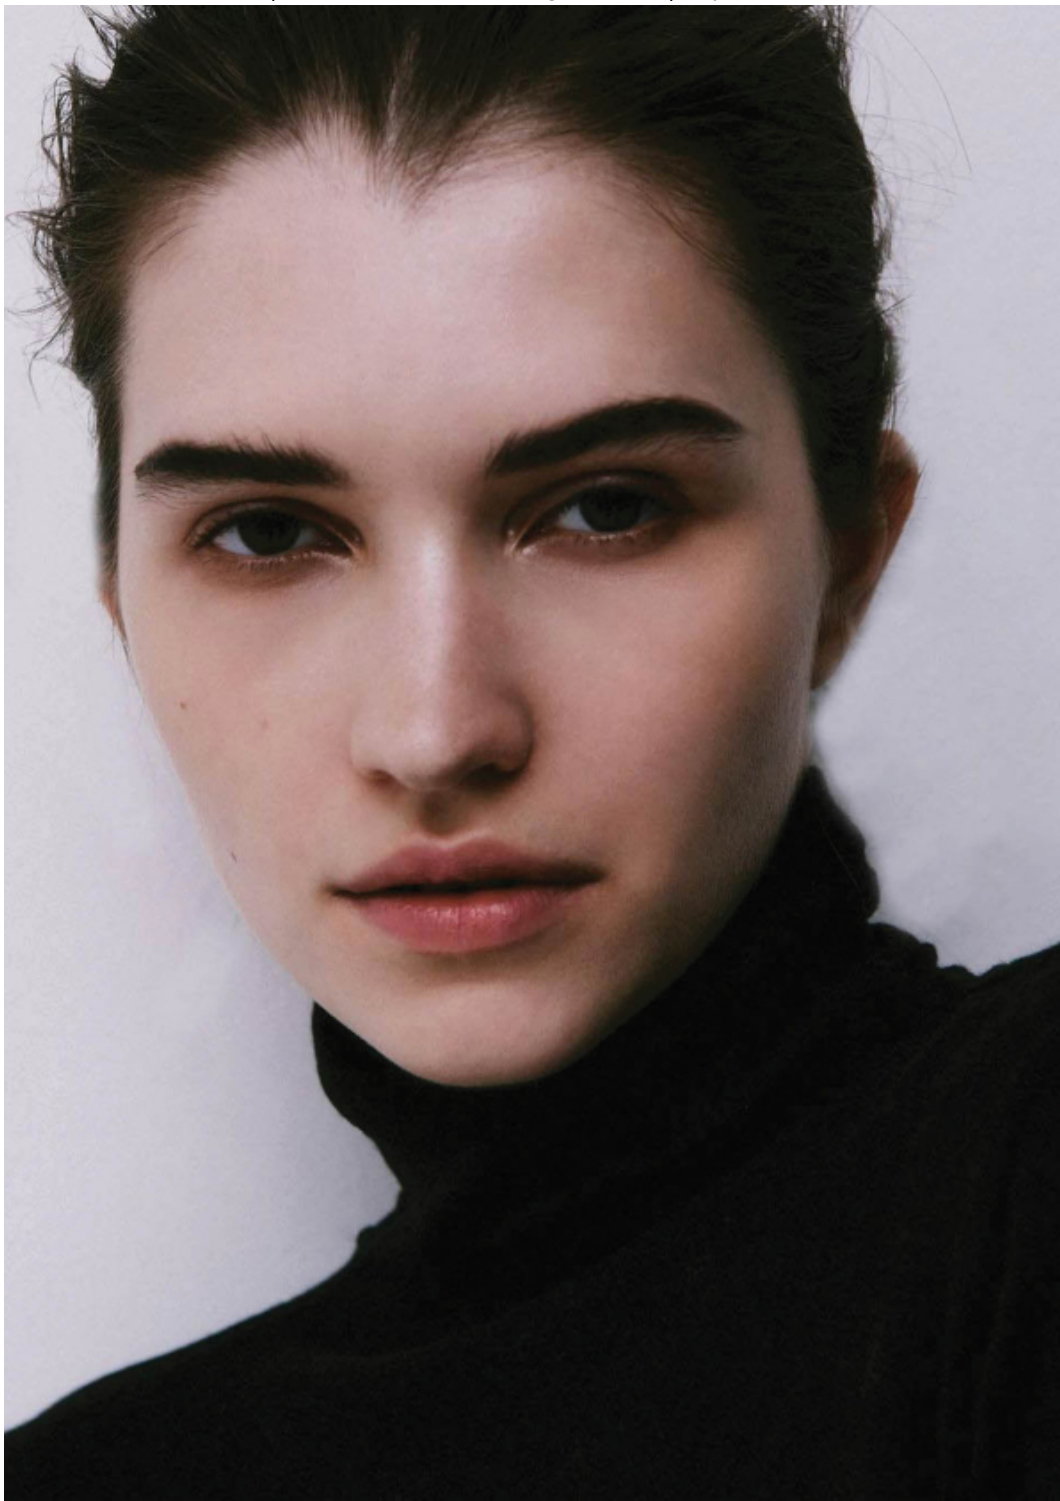

ALTEZZA	1,80	HEIGHT	6'11
SENO	82	BUST	32 1/2
VITA	59	WAIST	23 1/2
FIANCHI	89	HIPS	35
SCARPE	39	SHOES	6
OCCHI	VERDI BLU	EYES	GREEN BLUE
CAPELLI	CASTANI	HAIR	BROWN

@daryaklochko

**.F**  
FASHION MODEL MANAGEMENT  
VIA C. SELVA 6/7 20169 MILANO T. +39 (0) 2 88861  
WWW.FASHIONMODEL.IT  
WWW.FASHIONINFLUENCERS.IT  
@fashionmodel .f @fashionmodel.it

# Daria Klochko

altezza: **180**

seno: **82**

vita: **59**

fianchi: **89**

scarpe: **39**

occhi: **verde-blu**

capelli: **castani**

height: **5,11**

bust: **32 1/2**

waist: **23 1/2**

hips: **35**

shoes: **6**

eyes:

hair: **brown**

**BOOK**