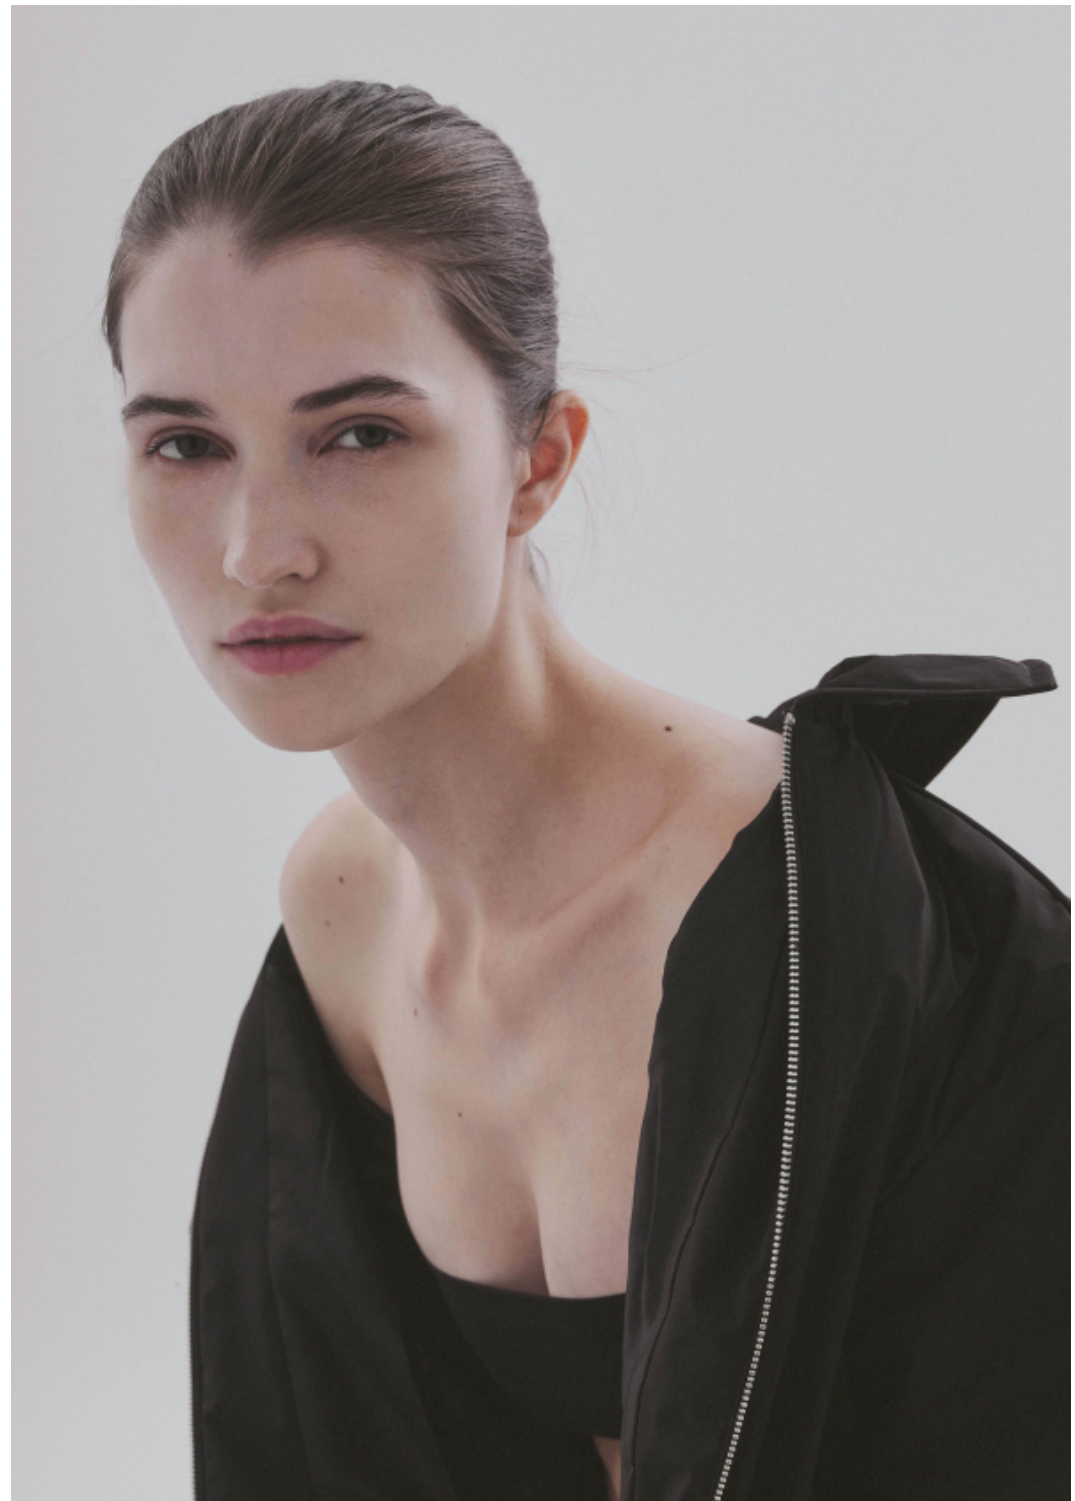

ALTEZZA	1,80	HEIGHT	6'11
SENO	82	BUST	32 1/2
VITA	59	WAIST	23 1/2
FIANCHI	89	HIPS	35
SCARPE	39	SHOES	6
OCCHI	VERDI BLU	EYES	GREEN BLUE
CAPELLI	CASTANI	HAIR	BROWN

@daryaklochko

**.F**  
FASHION MODEL MANAGEMENT  
VIA C. SELVA 6/7 20169 MILANO T. +39 (0) 2 88861  
WWW.FASHIONMODEL.IT  
WWW.FASHIONINFLUENCERS.IT  
@fashionmodel .f @fashionmodel.it

# Daria Klochko

altezza: **180**

seno: **82**

vita: **59**

fianchi: **89**

scarpe: **39**

occhi: **verde-blu**

capelli: **castani**

height: **5,11**

bust: **32 1/2**

waist: **23 1/2**

hips: **35**

shoes: **6**

eyes:

hair: **brown**

**BOOK**