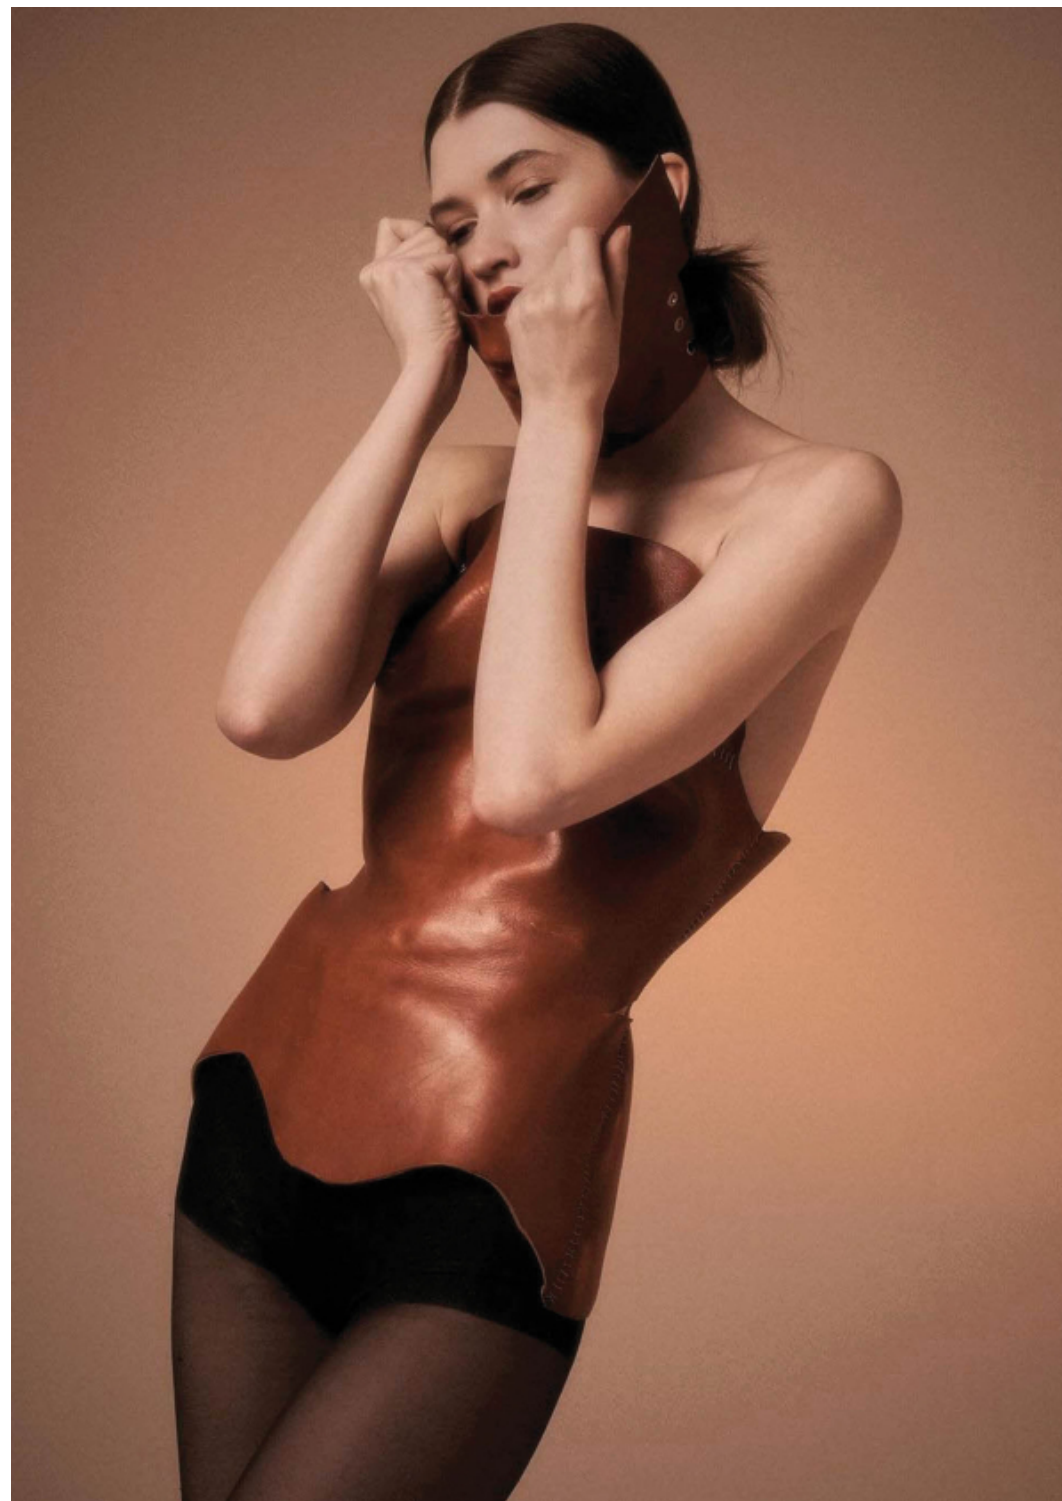

ALTEZZA	1,80	HEIGHT	6'11
SENO	82	BUST	32 1/2
VITA	59	WAIST	23 1/2
FIANCHI	89	HIPS	35
SCARPE	39	SHOES	6
OCCHI	VERDI BLU	EYES	GREEN BLUE
CAPELLI	CASTANI	HAIR	BROWN

@daryaklochko

**.F**  
FASHION MODEL MANAGEMENT  
VIA C. SELVA 6/7 20169 MILANO T. +39 (0) 2 88861  
WWW.FASHIONMODEL.IT  
WWW.FASHIONINFLUENCERS.IT  
@fashionmodel .f @fashionmodel.it

# Daria Klochko

altezza: **180**

seno: **82**

vita: **59**

fianchi: **89**

scarpe: **39**

occhi: **verde-blu**

capelli: **castani**

height: **5,11**

bust: **32 1/2**

waist: **23 1/2**

hips: **35**

shoes: **6**

eyes:

hair: **brown**

**BOOK**