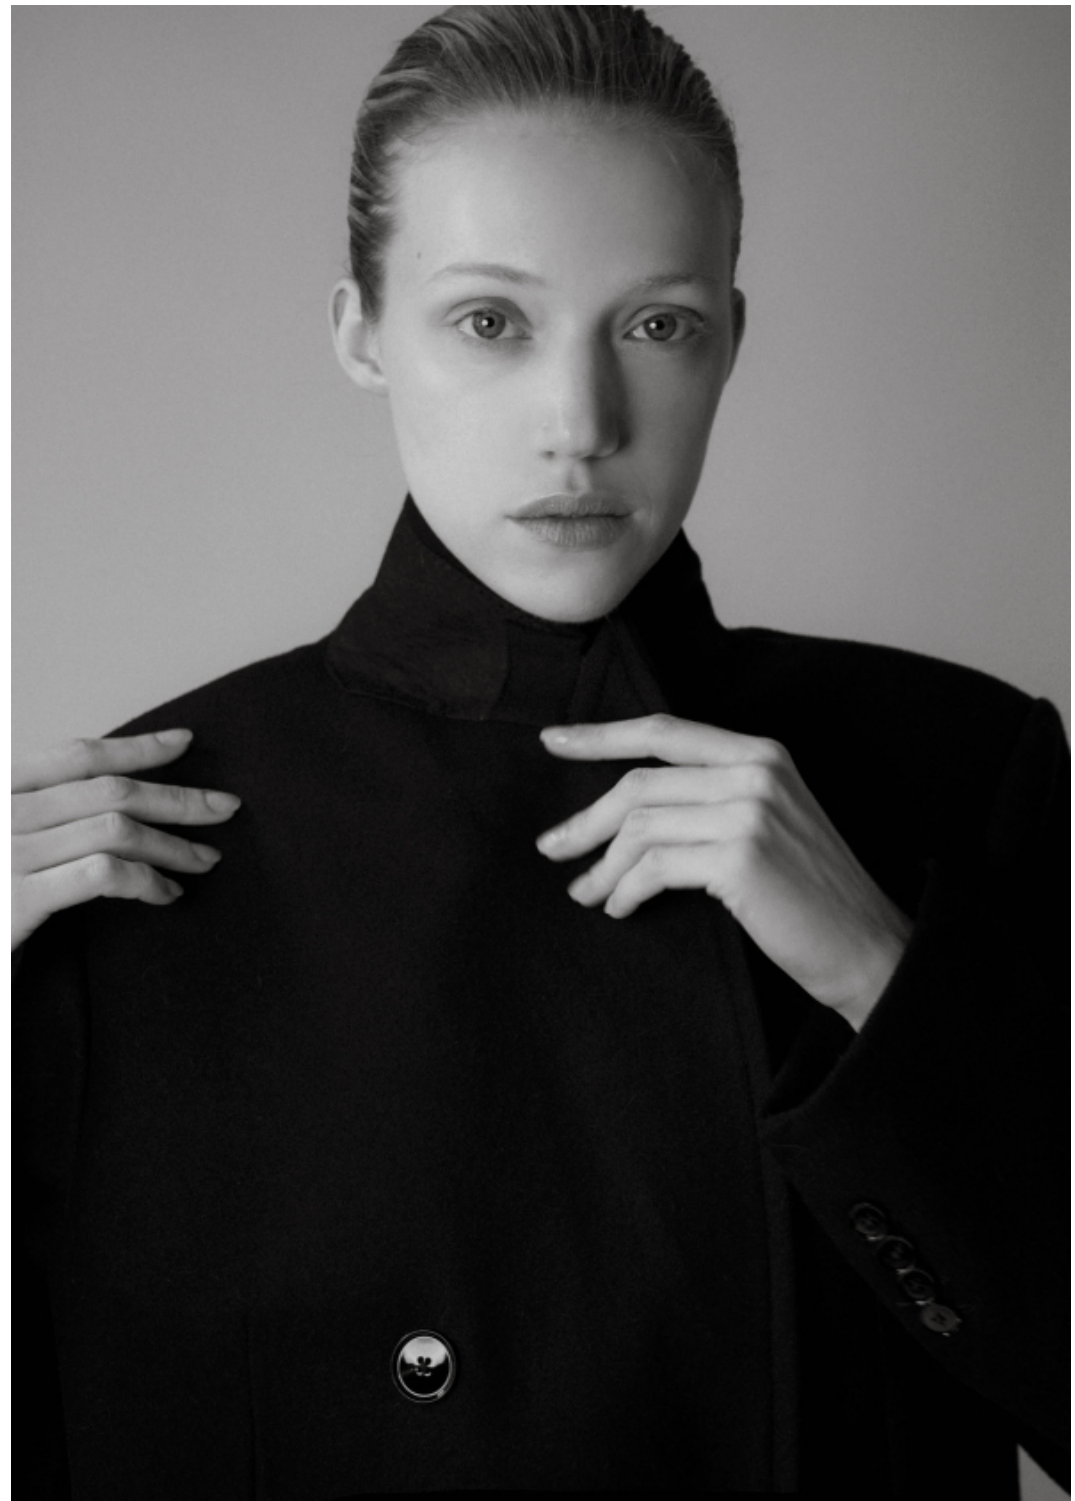

.FASHION
FASHION MODEL MANAGEMENT
VIA C. SILVA, 7 - 00197 ROMA (RM)
WWW.FASHIONMODEL.IT
WWW.FASHIONINFLUENCERS.IT
@fashionmodel.it

HEIGHT 5'9"
BUST 32 1/2"
WAIST 24"
HIPS 35"
SHOES 6.5"
EYES BLUE
HAIR BLONDE

ALTEZZA 1,75
SENO 82
VITA 61
FIANCHI 89
SCARPE 39,5
OCCHI BLU
CAPELLI BIONDI

@lilasvmd

LILAS
MARCHAND

Lilas Marchand

altezza: **175**

seno: **82**

vita: **61**

fianchi: **89**

eyes: **blue**

hair: **blond**

BOOK

SCAN ME 