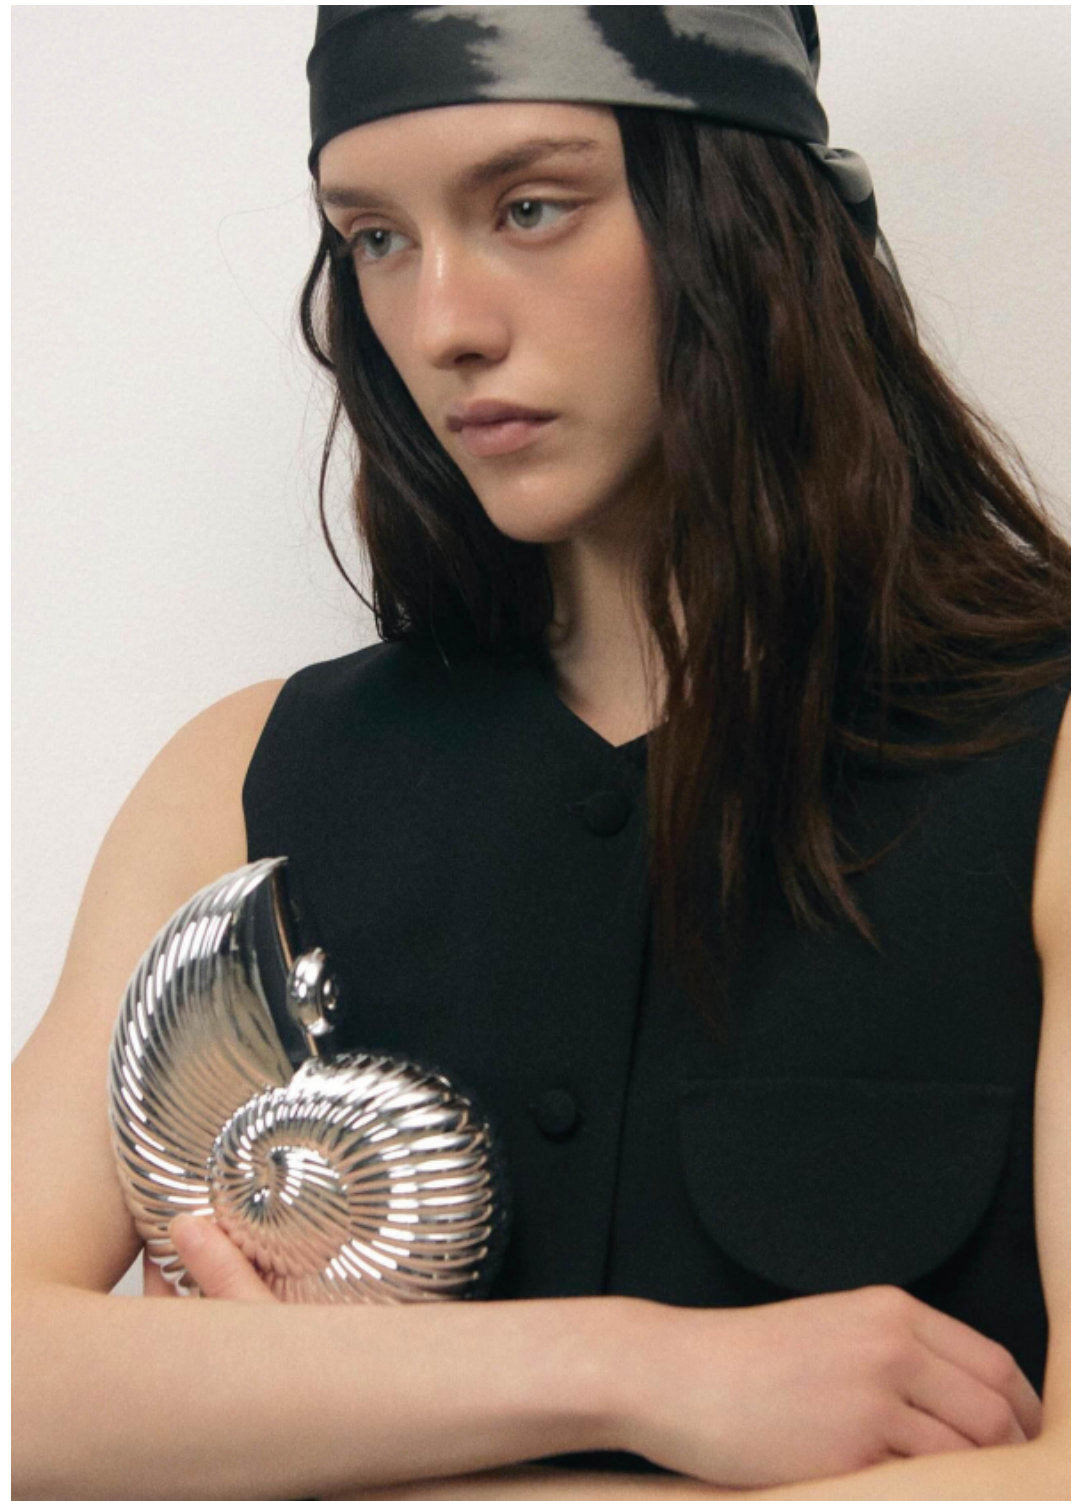

.FASHION
FASHION MODEL MANAGEMENT
VIA G. SELVA 40 20149 MILANO T. +39 02 680861
WWW.FASHIONMODEL.IT
@fashionmodel.it

@atceeskis

ALTEZZA	1,76	HEIGHT	6'9"
SENO	80	BUST	31 1/2
VITA	59	WAIST	23 1/2
FIANCHI	90	HIPS	35 1/2
SCARPE	39	SHOES	6
OCCHI	VERDI	EYES	GREEN
CAPELLI	CASTANI	HAIR	BROWN

hair: **brown**

BOOK

SCAN ME 