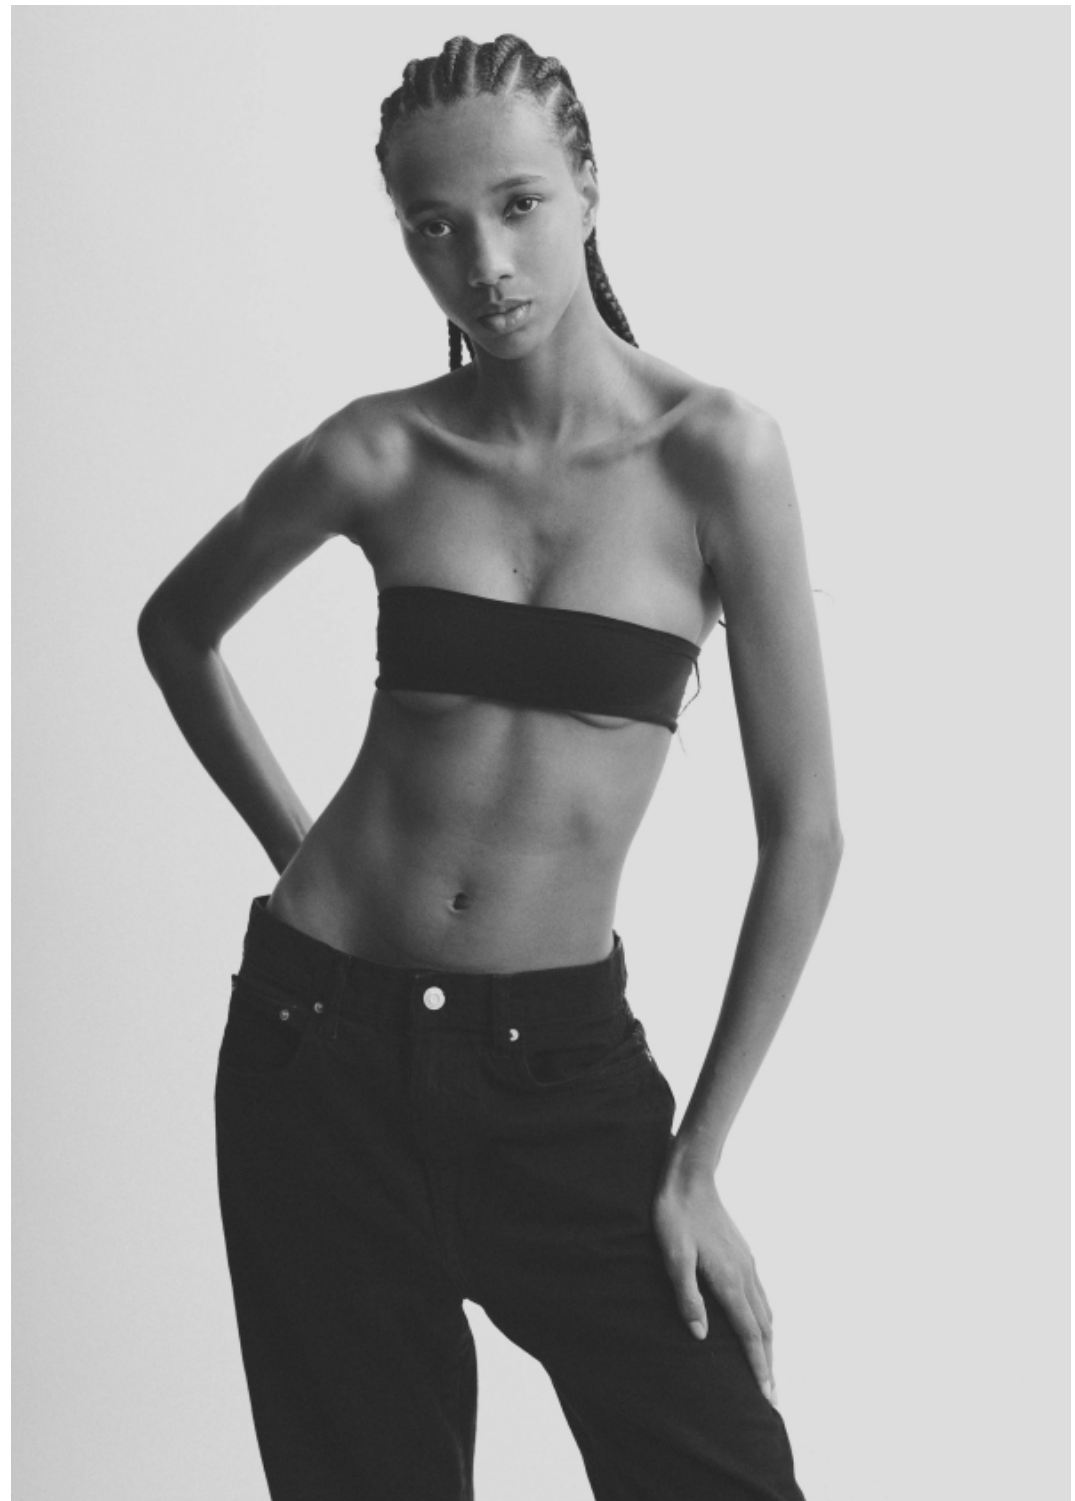

@nayara.cavallho

ALTEZZA 1,78
SENO 79
VITA 60
FIANCHI 88
SCARPE 40
OCCHI NERI
CAPELLI NERI

HEIGHT 5'10"
BUST 31
WAIST 23 1/2
HIPS 35 1/2
SHOES 7
EYES BLACK
HAIR BLACK

.F
FASHION
FASHION MODEL MANAGEMENT
VIA G. SERRA 4/5 20149 MILANO I. 02 88881
WWW.FASHIONMODEL.IT
WWW.FASHIONINFLUENCERS.IT
@fashionmodel .f @fashionmodel.it

Nayara

altezza: **178**

seno: **79**

vita: **60**

fianchi: **90**

scarpe: **40**

occhi: **neri**

capelli: **neri**

height: **5,10**

bust: **31**

waist: **23 1/2**

hips: **35 1/2**

shoes: **7**

eyes: **black**

hair: **black**

BOOK