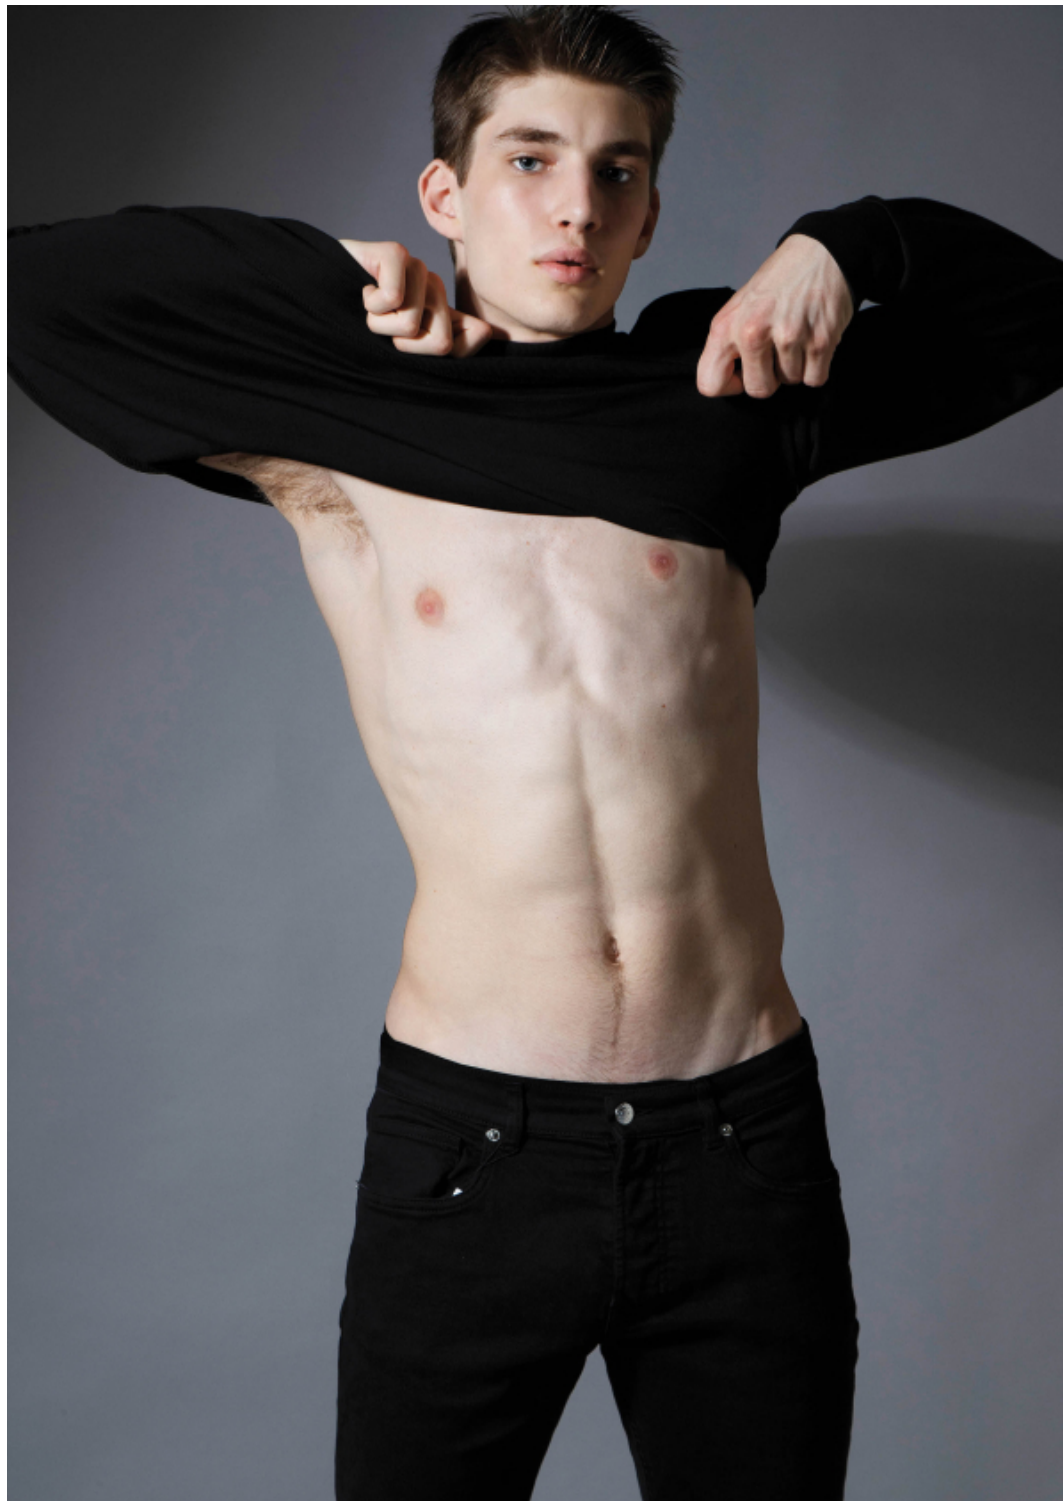

Joel Culell

altezza: **185**

petto: **91**

vita: **79**

fianchi: **102**

scarpe: **45**

occhi: **blu**

capelli: **biondo scuro**

height: **6,1**

chest: **36**

waist: **31**

hips: **40 1/2**

shoes: **11**

eyes: **blue**

hair:

BOOK