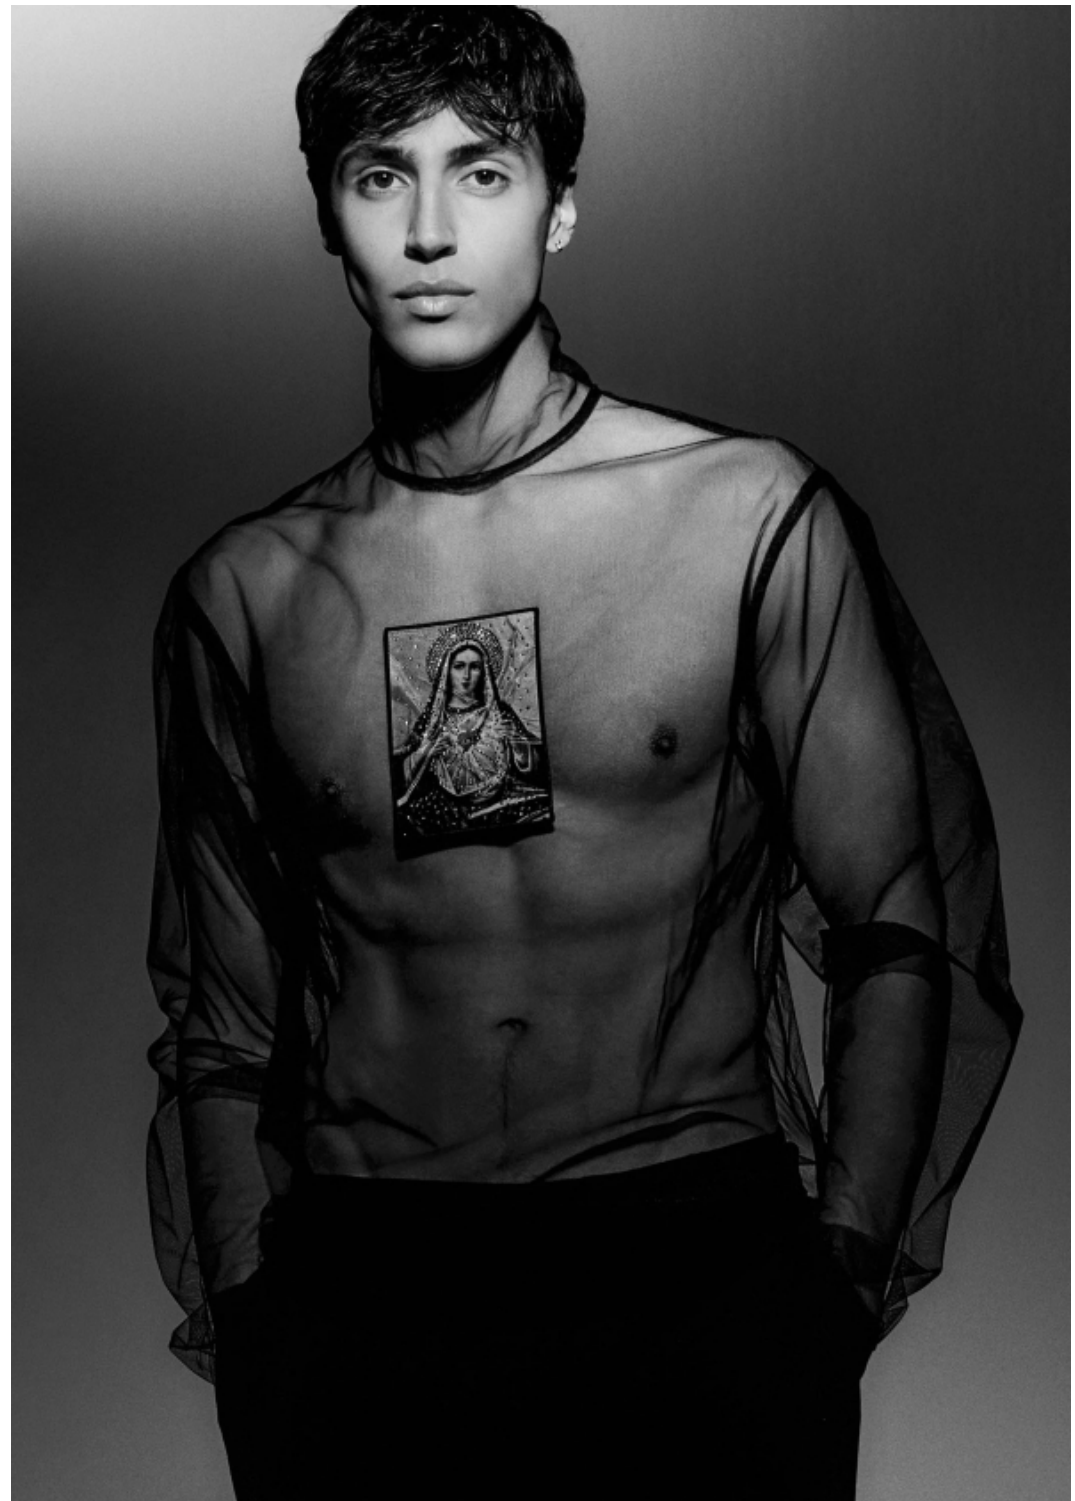

# Karim

altezza: **185**

petto: **99**

vita: **77**

fianchi: **96**

scarpe: **44.5**

occhi: **marroni**

capelli: **castani**

height: **6,1**

chest: **39**

waist: **30 1/2**

hips: **38**

shoes: **10.5**

eyes: **brown**

hair: **brown**

BOOK