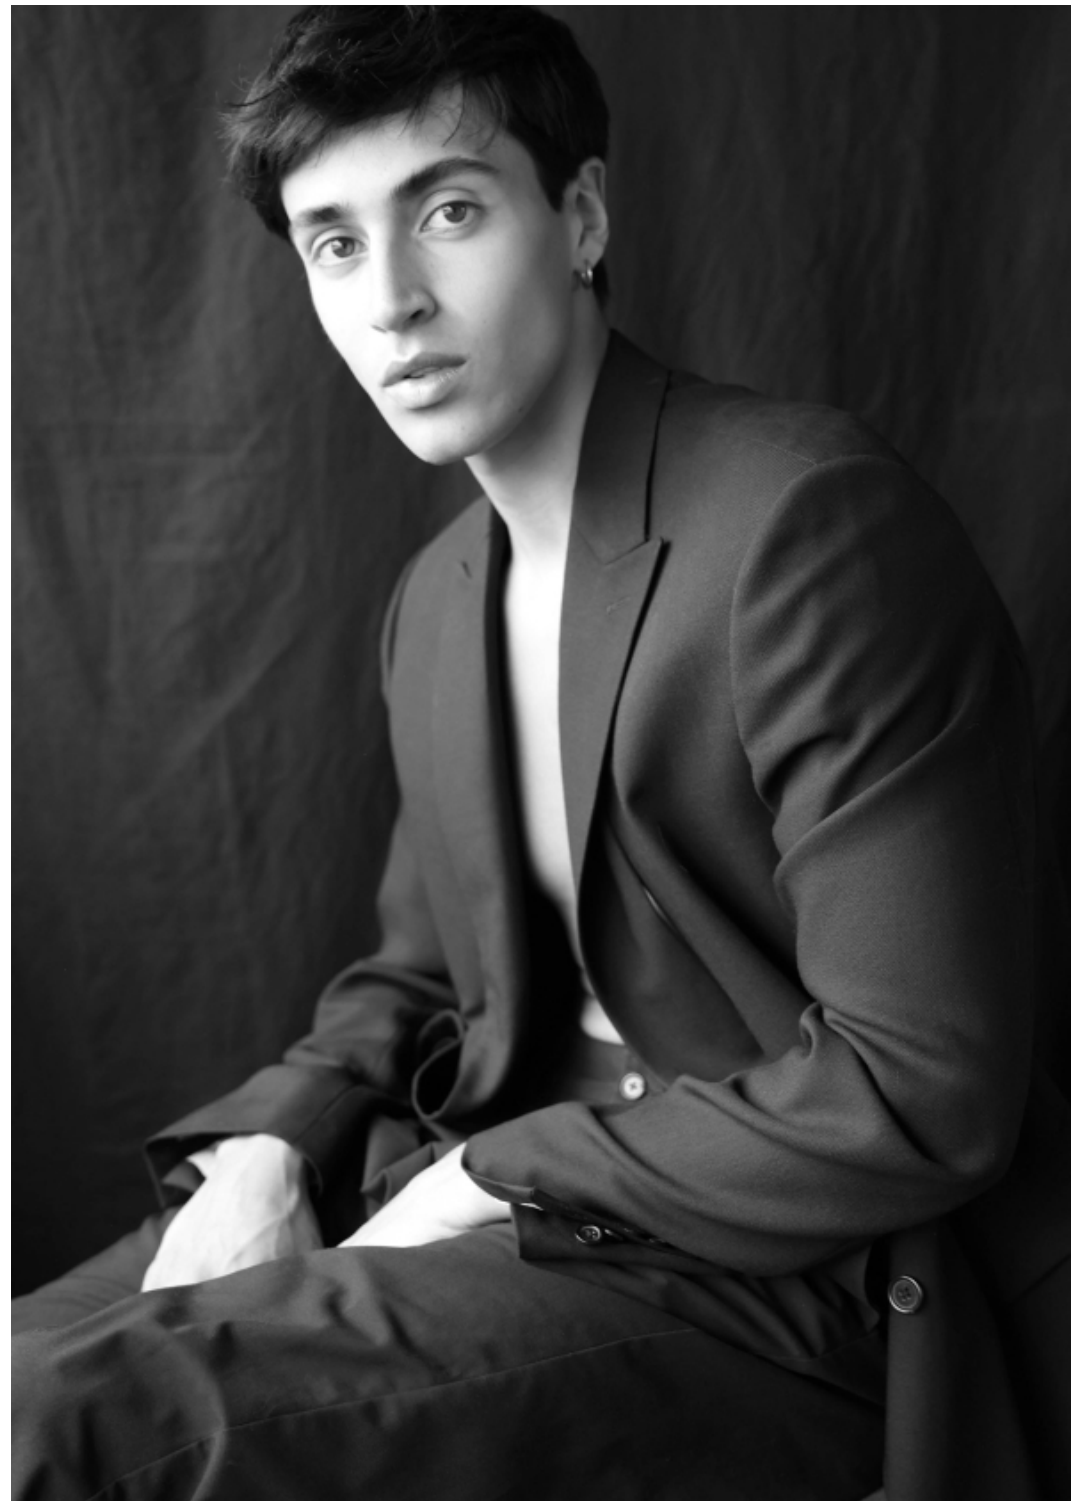

# Karim

altezza: **185**

petto: **99**

vita: **77**

fianchi: **96**

scarpe: **44.5**

occhi: **marroni**

capelli: **castani**

height: **6,1**

chest: **39**

waist: **30 1/2**

hips: **38**

shoes: **10.5**

eyes: **brown**

hair: **brown**

BOOK