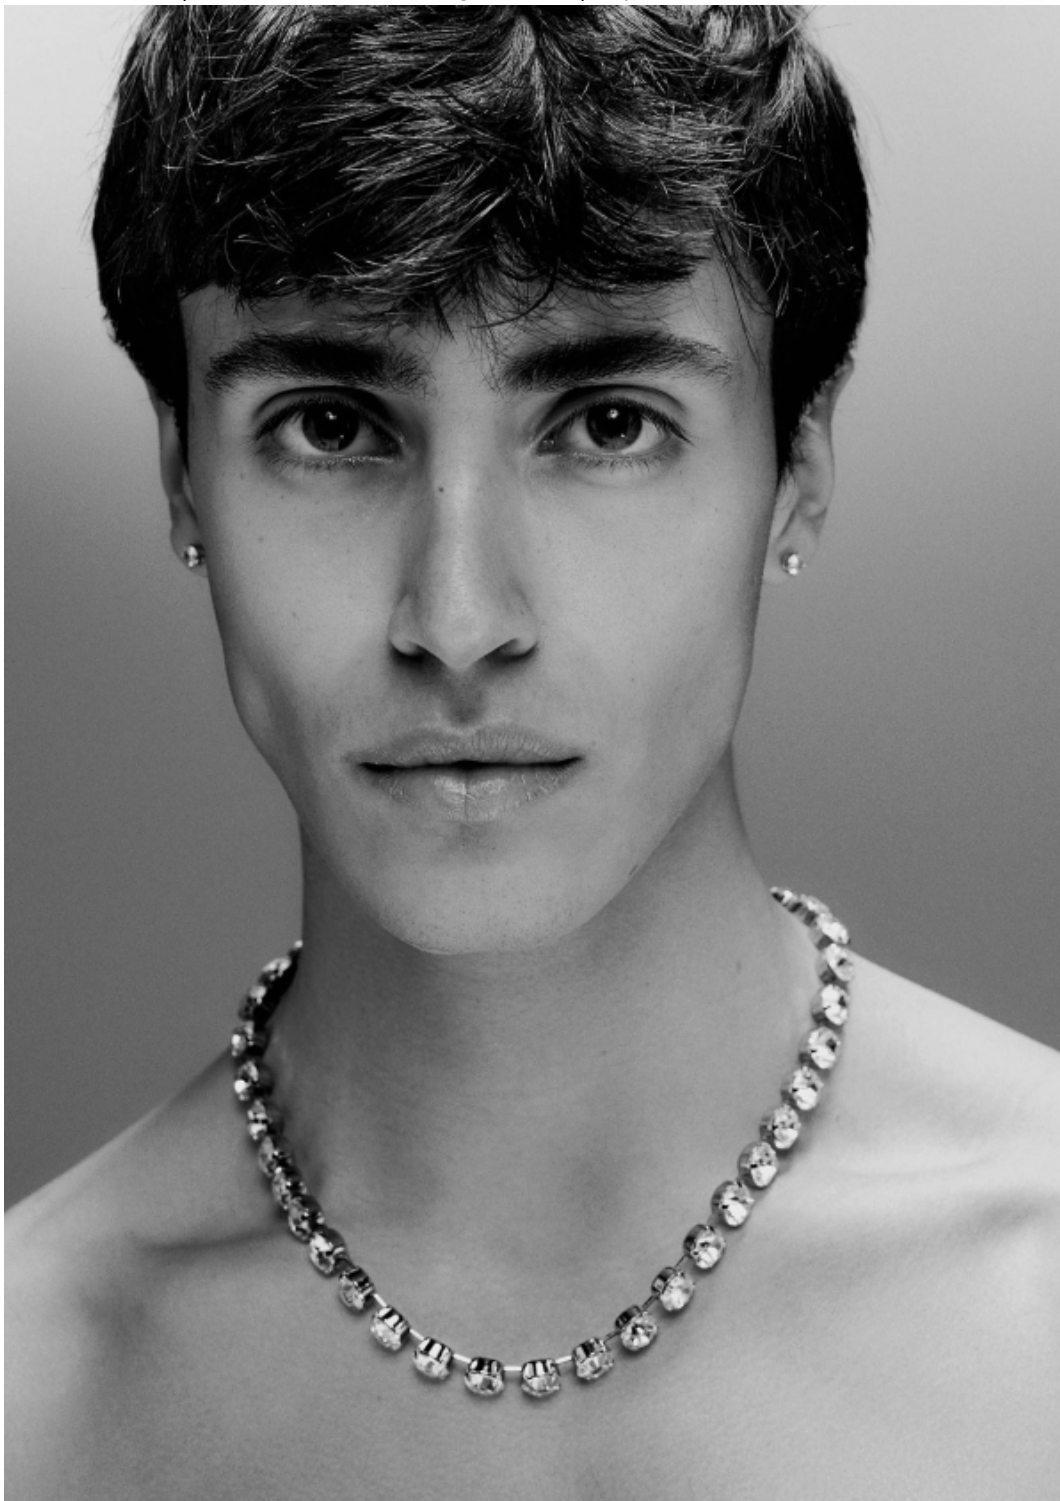

# Karim

altezza: **185**

petto: **99**

vita: **77**

fianchi: **96**

scarpe: **44.5**

occhi: **marroni**

capelli: **castani**

height: **6,1**

chest: **39**

waist: **30 1/2**

hips: **38**

shoes: **10.5**

eyes: **brown**

hair: **brown**

BOOK