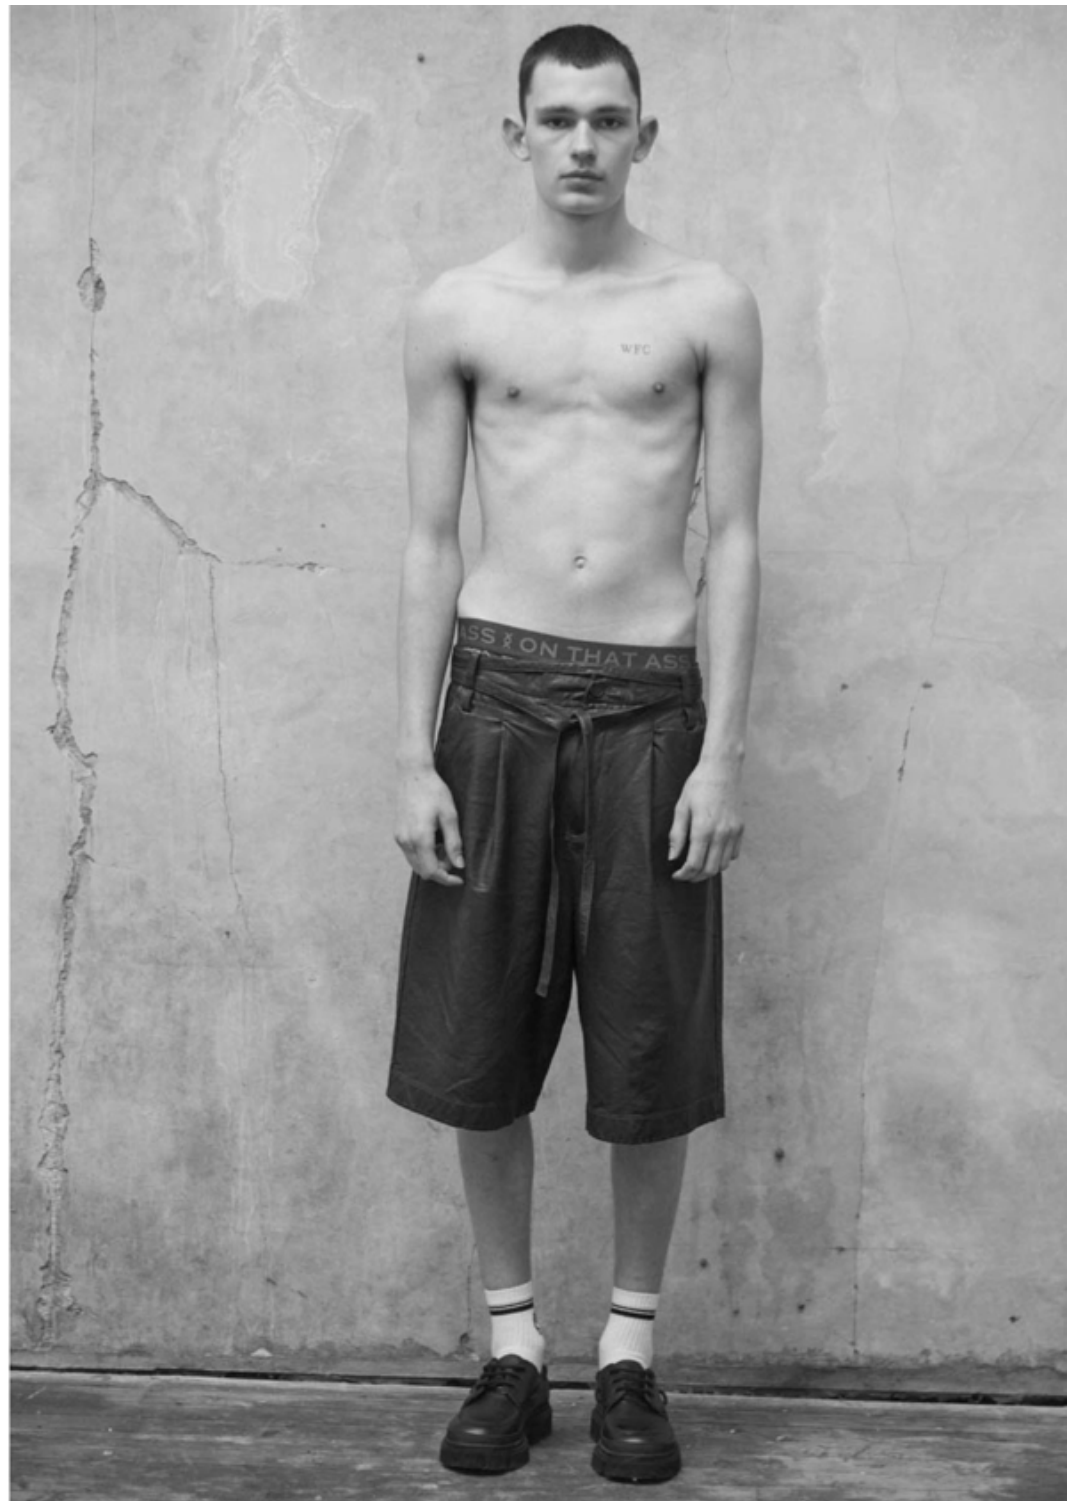

ALTEZZA 1,81
PESLO 86/80
PESLO 36 1/2
VITA 71
VITA 28
COLLO 39
SCARPE 44
CAPELLI CASTANI

HEIGHT 6'3
WEIGHT 80/80
WEIGHT 36 1/2
WAIST 28
NECK 39
COLLAR 15
SHOES 11
HAIR BROWN

@noah2004_

.FASHION

FASHION MODEL MANAGEMENT
VIA G. SERRA 40, 20149 MILANO T. +39 02 459651
WWW.FASHIONMODEL.IT
WWW.FASHIONINFLUENCERS.IT
@fashionmodel.it @fashionmodel.it

Noah

altezza: **191**

petto: **92**

vita: **71**

fianchi: **95**

scarpe: **44**

occhi: **blu**

capelli: **castani**

height: **6,3**

chest: **36 1/2**

waist: **28**

hips: **37 1/2**

shoes: **10**

eyes: **blue**

hair: **brown**

BOOK