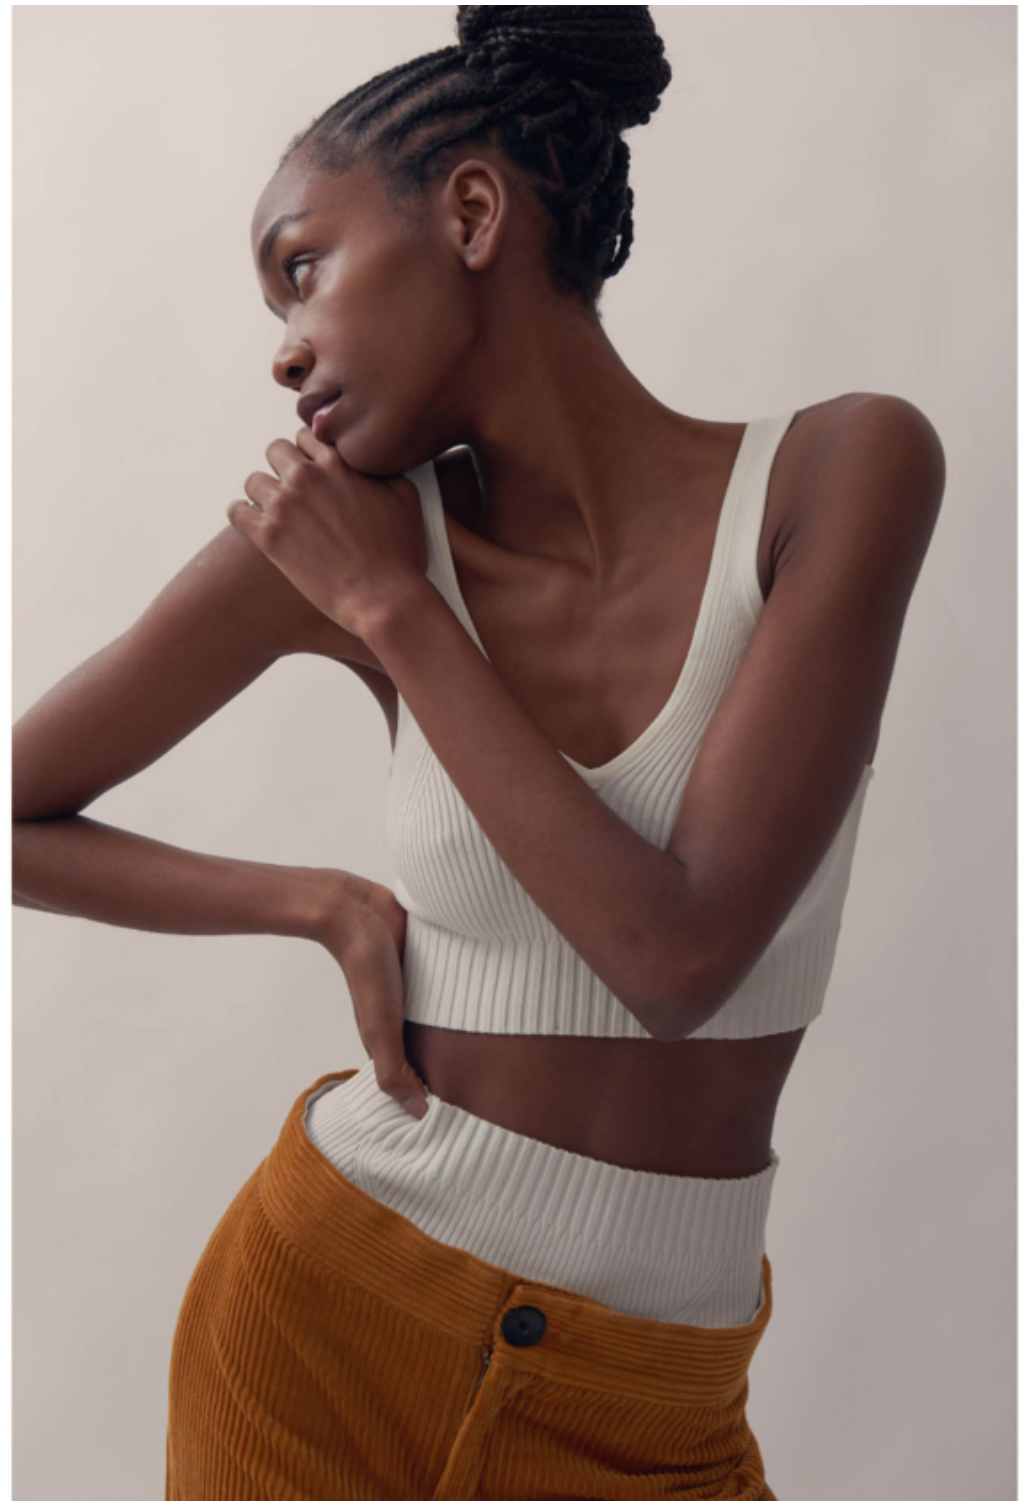

@chantelsaraiva

ALTEZZA 1,70
SENO 77
VITA 68
FIANCHI 88
SCARPE 40
OCCHI MARRONI
CAPELLI NERI

HEIGHT 5'7
BUST 30"
WAIST 25"
HIPS 34"
SHOES 9
EYES BROWN
HAIR BROWN

.FASHION
FASHION MODEL MANAGEMENT
VIA C. SILEA, 10 - 00187 ROMA (RM)
WWW.FASHIONMODEL.IT
WWW.FASHIONINFLUENCERS.IT
@fashionmodel.it

height: **5,10 1/2**

bust: **29**

waist: **22**

hips: **35**

shoes: **7**

eyes: **brown**

hair: **black**

BOOK