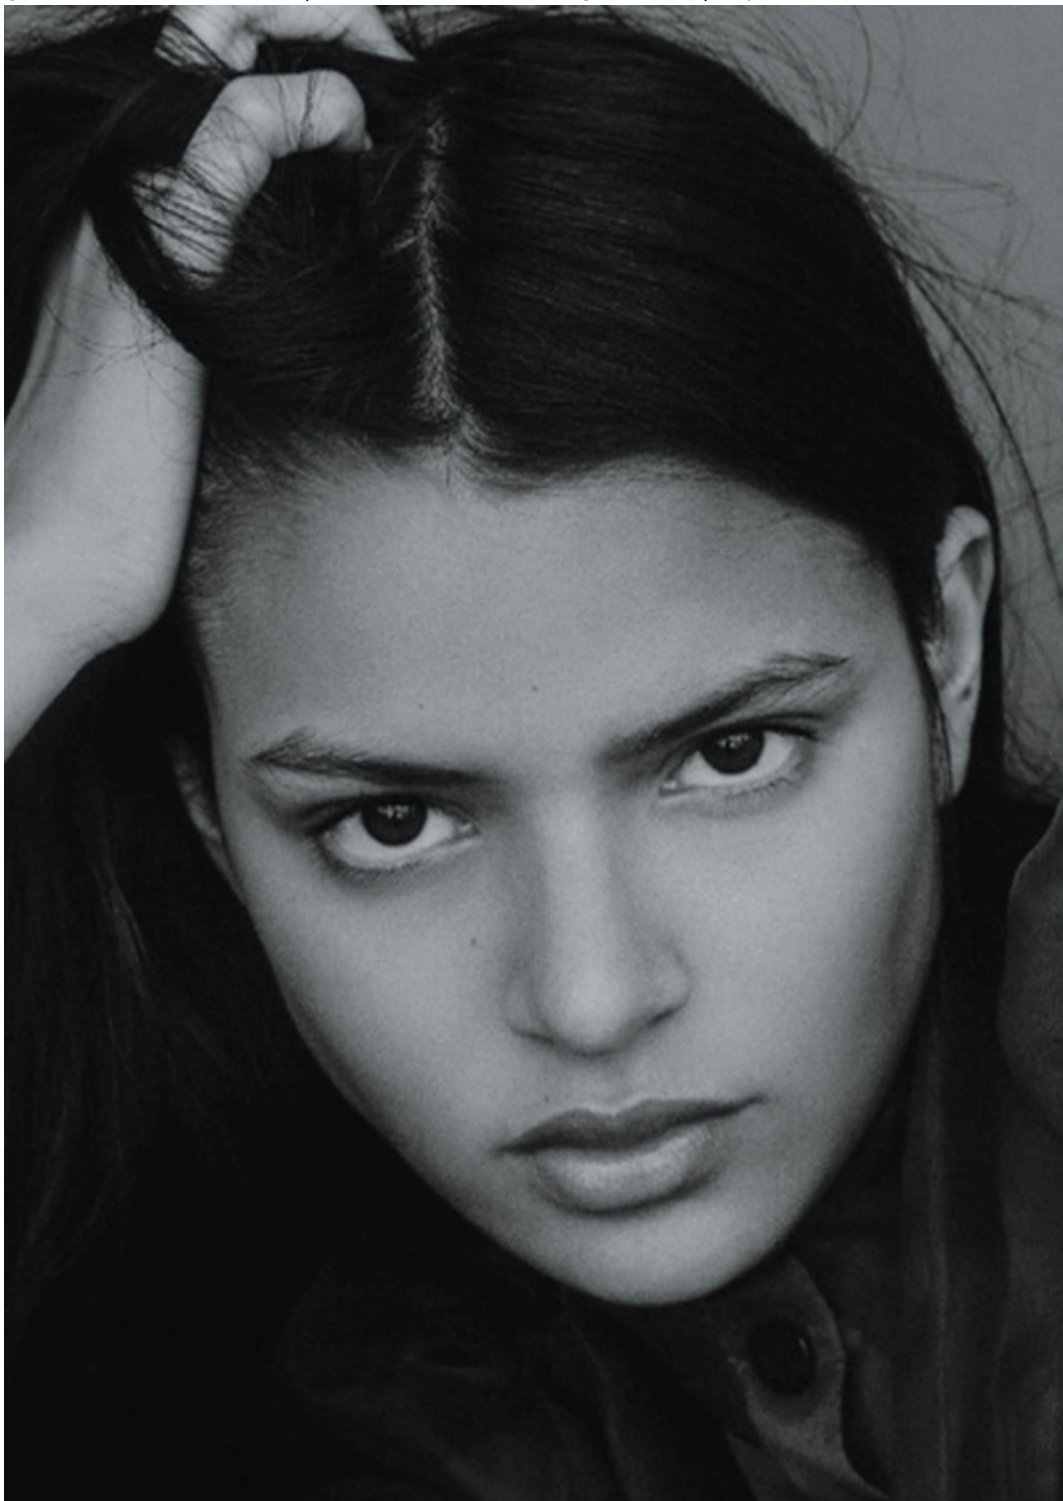

ALTEZZA	1,80	HEIGHT	6'11"
SENO	81	BUST	32
VITA	60	WAIST	23 1/2
FIANCHI	99	HIPS	36
SCARPE	40	SHOES	7
OCCHI	MARRONI	EYES	BROWN
CAPELLI	CASTANI	HAIR	BROWN

@javielisy

.FASHION
FASHION MODEL MANAGEMENT
VIA G. SELVA 40 - 20149 MILANO T. +39 (02) 490861
WWW.FASHIONMODEL.IT
@fashionmodel.it

height: **5,11**

bust: **31 1/2**

waist: **23 1/2**

hips: **35 1/2**

shoes: **7**

eyes: **brown**

hair: **blond**

BOOK