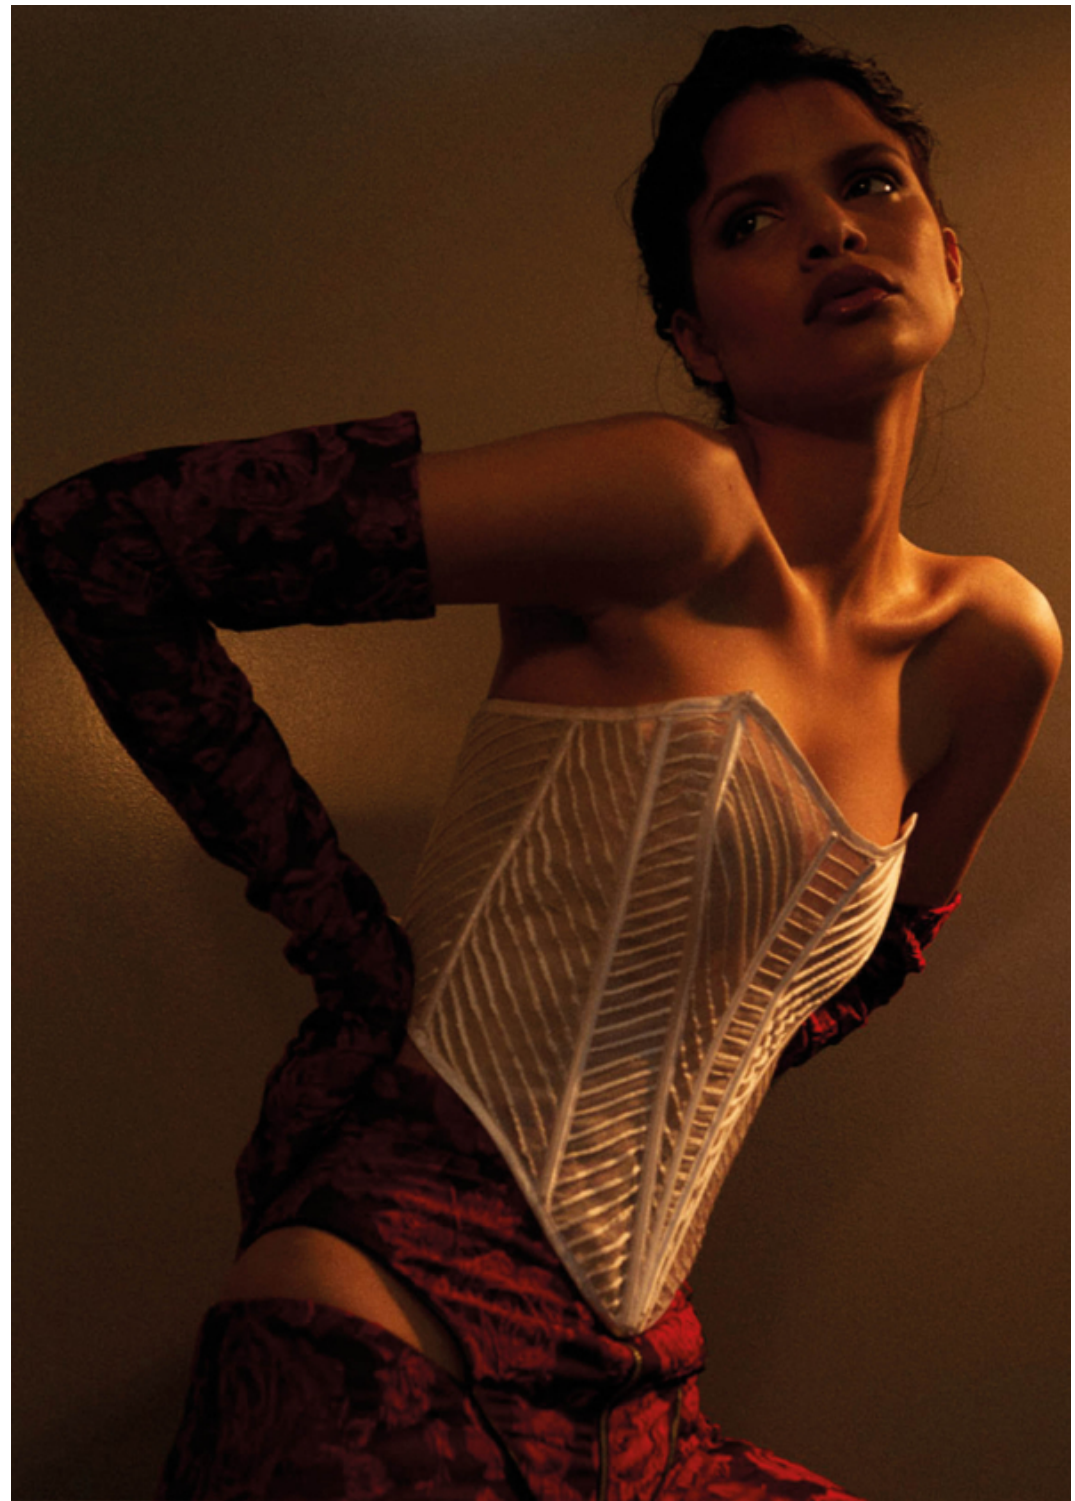

ALTEZZA	1,80	HEIGHT	6'11"
SENO	81	BUST	32
VITA	60	WAIST	23 1/2
FIANCHI	99	HIPS	36
SCARPE	40	SHOES	7
OCCHI	MARRONI	EYES	BROWN
CAPELLI	CASTANI	HAIR	BROWN

@javielisy

.FASHION
FASHION MODEL MANAGEMENT
VIA G. SELVA 40 - 20149 MILANO T. +39 (02) 490861
WWW.FASHIONMODEL.IT
@fashionmodel.it

height: **5,11**

bust: **31 1/2**

waist: **23 1/2**

hips: **35 1/2**

shoes: **7**

eyes: **brown**

hair: **blond**

BOOK