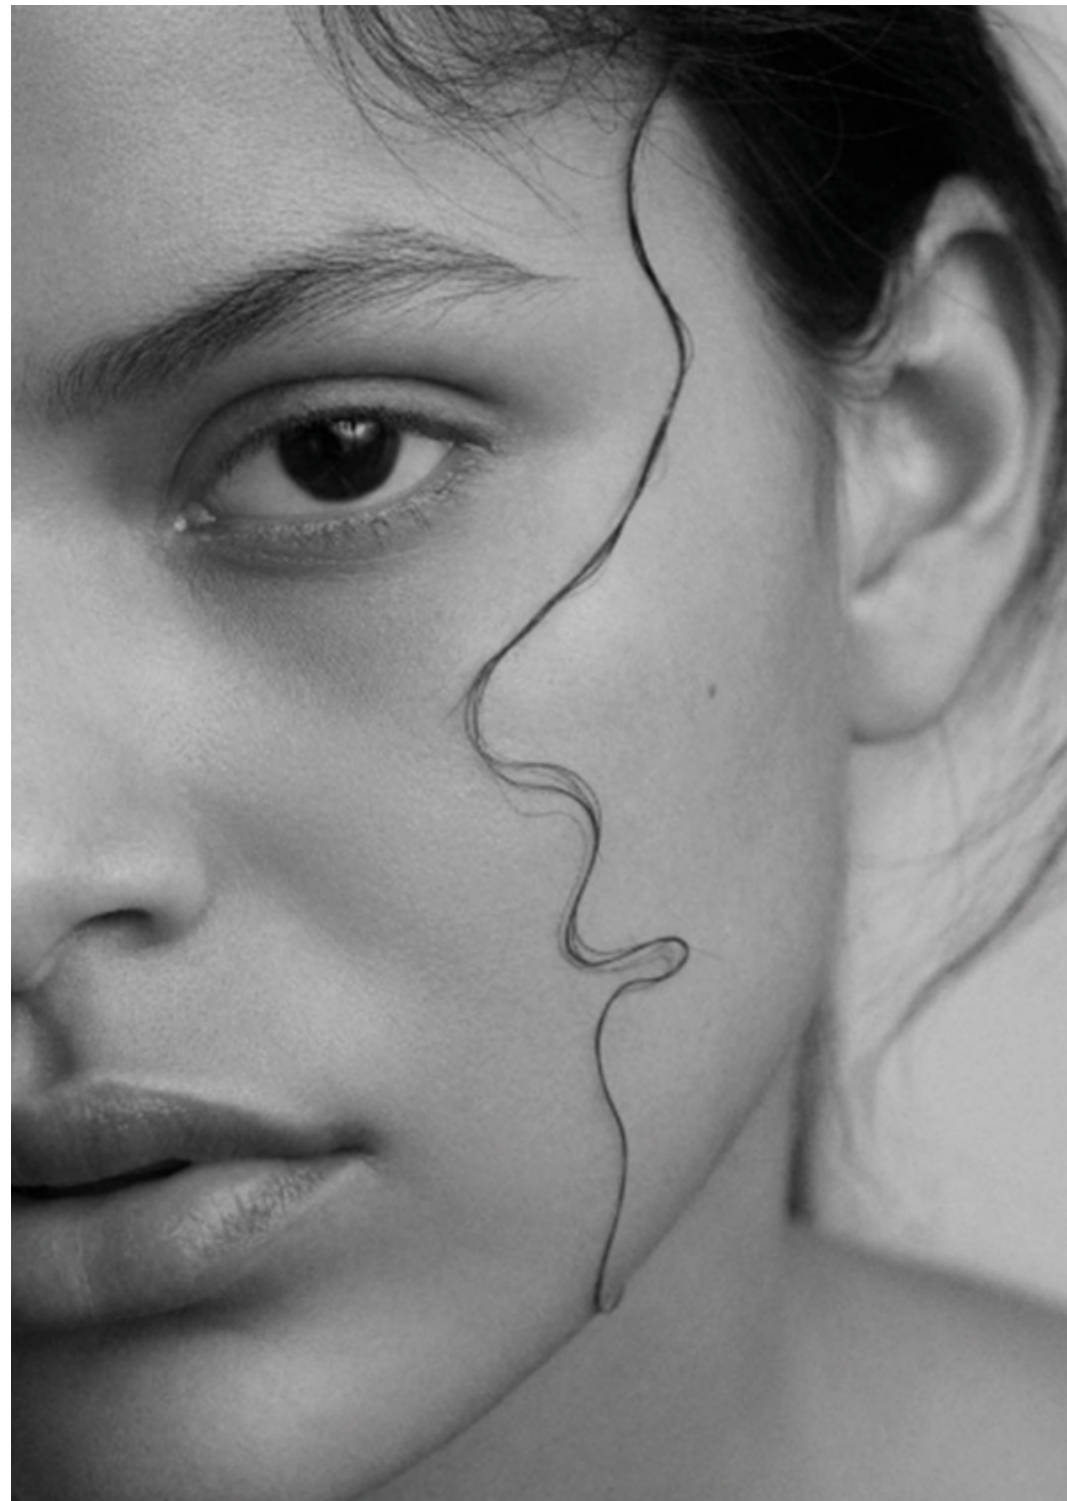

ALTEZZA	1,80	HEIGHT	6'11"
SENO	81	BUST	32
VITA	60	WAIST	23 1/2
FIANCHI	99	HIPS	36
SCARPE	40	SHOES	7
OCCHI	MARRONI	EYES	BROWN
CAPELLI	CASTANI	HAIR	BROWN

@javielisy

.FASHION
FASHION MODEL MANAGEMENT
VIA G. SELVA 40 - 20149 MILANO T. +39 (02) 490861
WWW.FASHIONMODEL.IT
@fashionmodel.it

height: **5,11**

bust: **31 1/2**

waist: **23 1/2**

hips: **35 1/2**

shoes: **7**

eyes: **brown**

hair: **blond**

BOOK