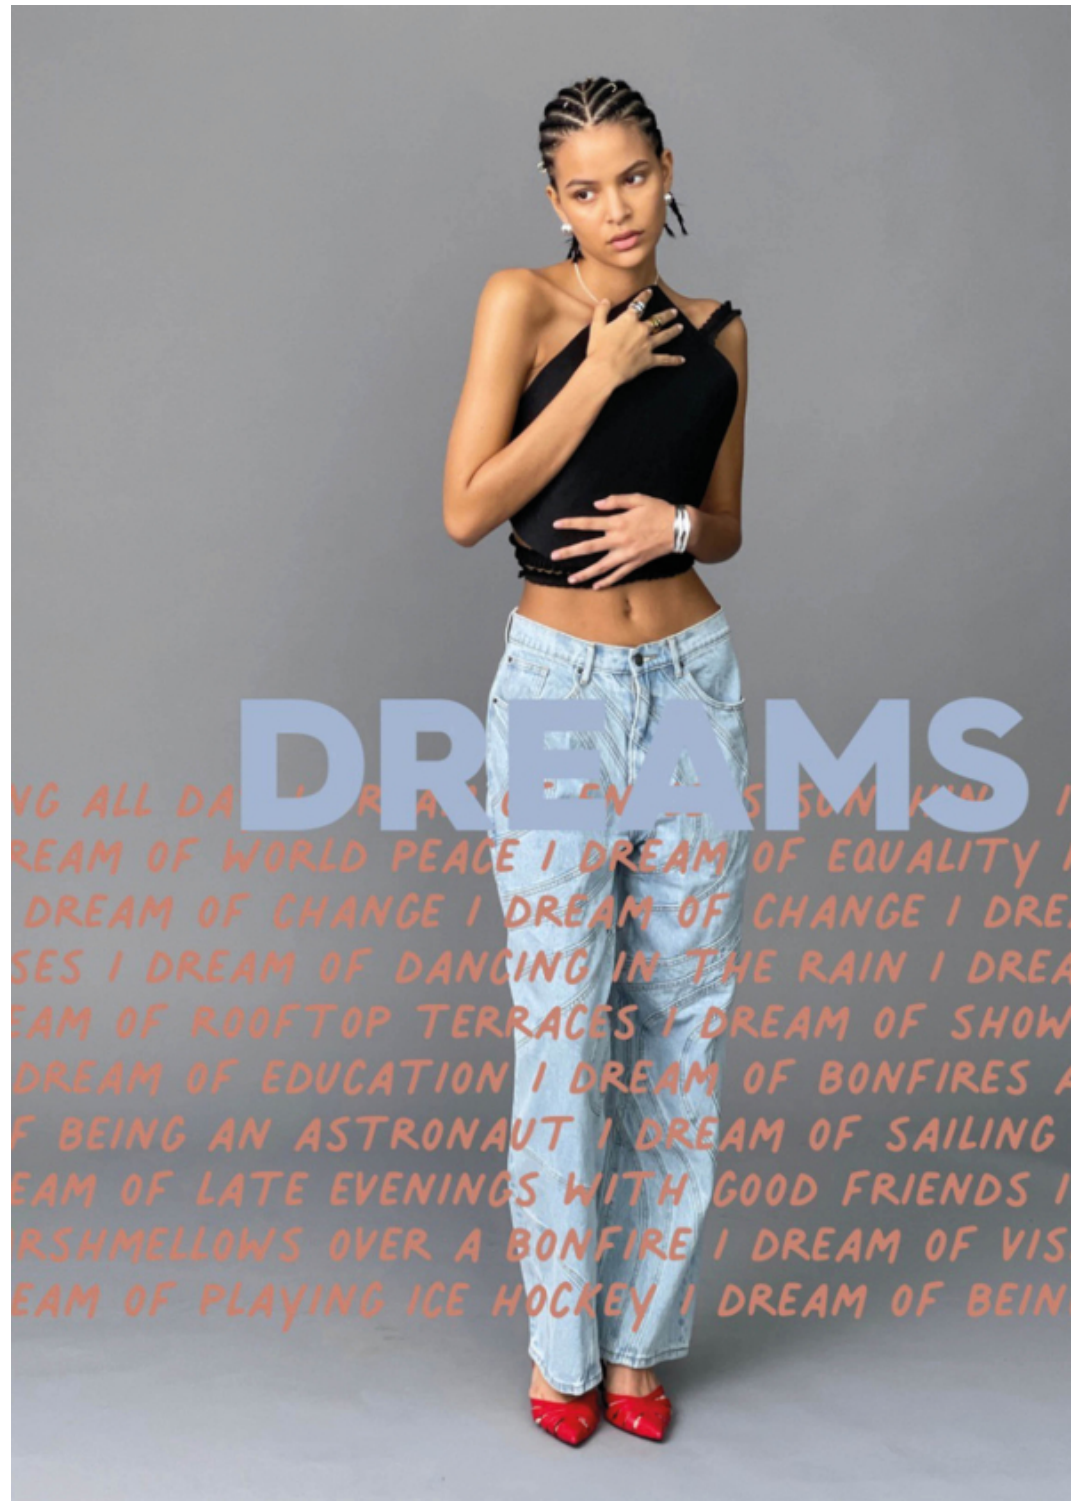

ALTEZZA	1,80	HEIGHT	6'11"
SENO	81	BUST	32
VITA	60	WAIST	23 1/2
FIANCHI	99	HIPS	36
SCARPE	40	SHOES	7
OCCHI	MARRONI	EYES	BROWN
CAPELLI	CASTANI	HAIR	BROWN

@javielisy

.FASHION
FASHION MODEL MANAGEMENT
VIA G. SELVA 40 - 20149 MILANO T. +39 (02) 490861
WWW.FASHIONMODEL.IT
@fashionmodel.it

height: **5,11**

bust: **31 1/2**

waist: **23 1/2**

hips: **35 1/2**

shoes: **7**

eyes: **brown**

hair: **blond**

BOOK