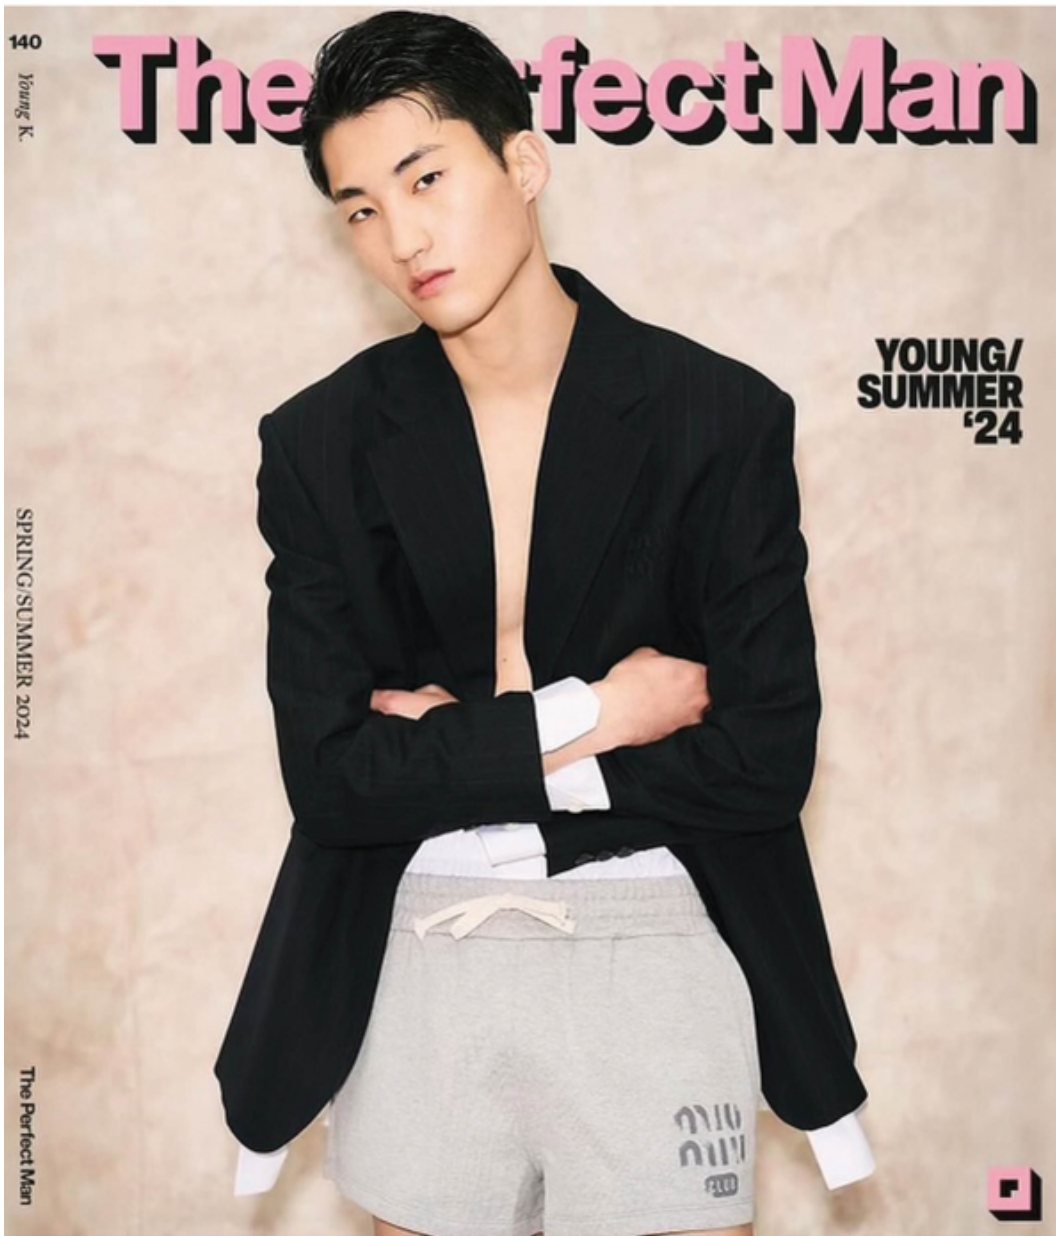

ALTEZZA 1,88
TAGLIA 42/48
PESLO 71
FRANCA 82
VITA 75
COLLO 35
SCARPE 43
CAPPELLI NERI

HEIGHT 6'2
SIZE 36/38
CHEST 35
NEPS 29 1/2
WAIST 29 1/2
COLLARS 35
SHOES 10
HAIR BLACK

@r1.kyw

.F
FASHION

VIA G. BENVENUTO 20124 MILANO, T. +39 02 489881
WWW.FASHIONMODEL.IT
WWW.FASHIONINFLUENCERS.IT
@fashionmodel.it

height: **6,2**

chest: **35 1/2**

waist: **29 1/2**

hips: **35 1/2**

shoes: **9**

eyes: **black**

hair: **black**

BOOK