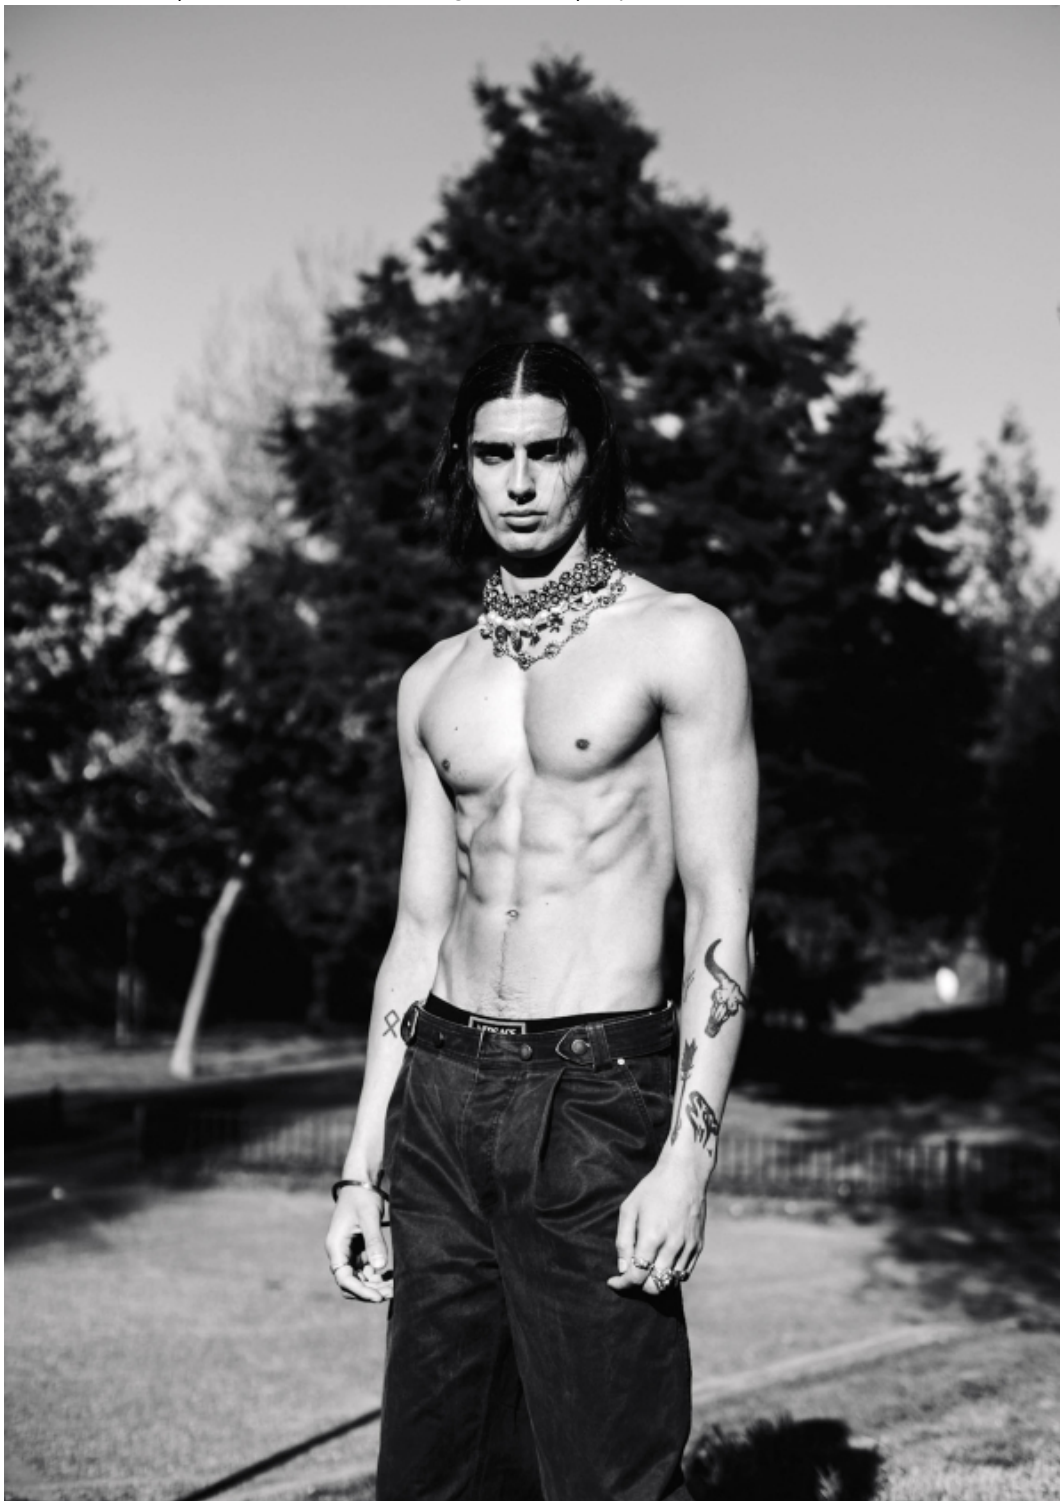

ALTEZZA 1,87
TACCLA 44/45
PESLO 75
MANCH 89
MANIC 89
COLLO 33
SCARPE 43/43,5
CAPELLI NERI

WEIGHT 67kg
SIZE 36/36
CHEST 94
HIPS 99
SHOES 43.5
HAIR BLACK

@taino_aktiva

.FASHION
FASHION MODEL MANAGEMENT
VIA G. SERRA 40 20149 MILANO T. +39 02 480951
WWW.FASHIONMODEL.IT
WWW.FASHIONINFLUENCERS.IT
@fashionmodel.it @fashionmodel.it

Taino

altezza: **187**

petto: **94**

vita: **70**

fianchi: **99**

scarpe: **43.5**

occhi: **marroni**

capelli: **neri**

height: **6,1 1/2**

chest: **37**

waist: **27 1/2**

hips: **39**

shoes: **9.5**

eyes: **brown**

hair: **black**

BOOK