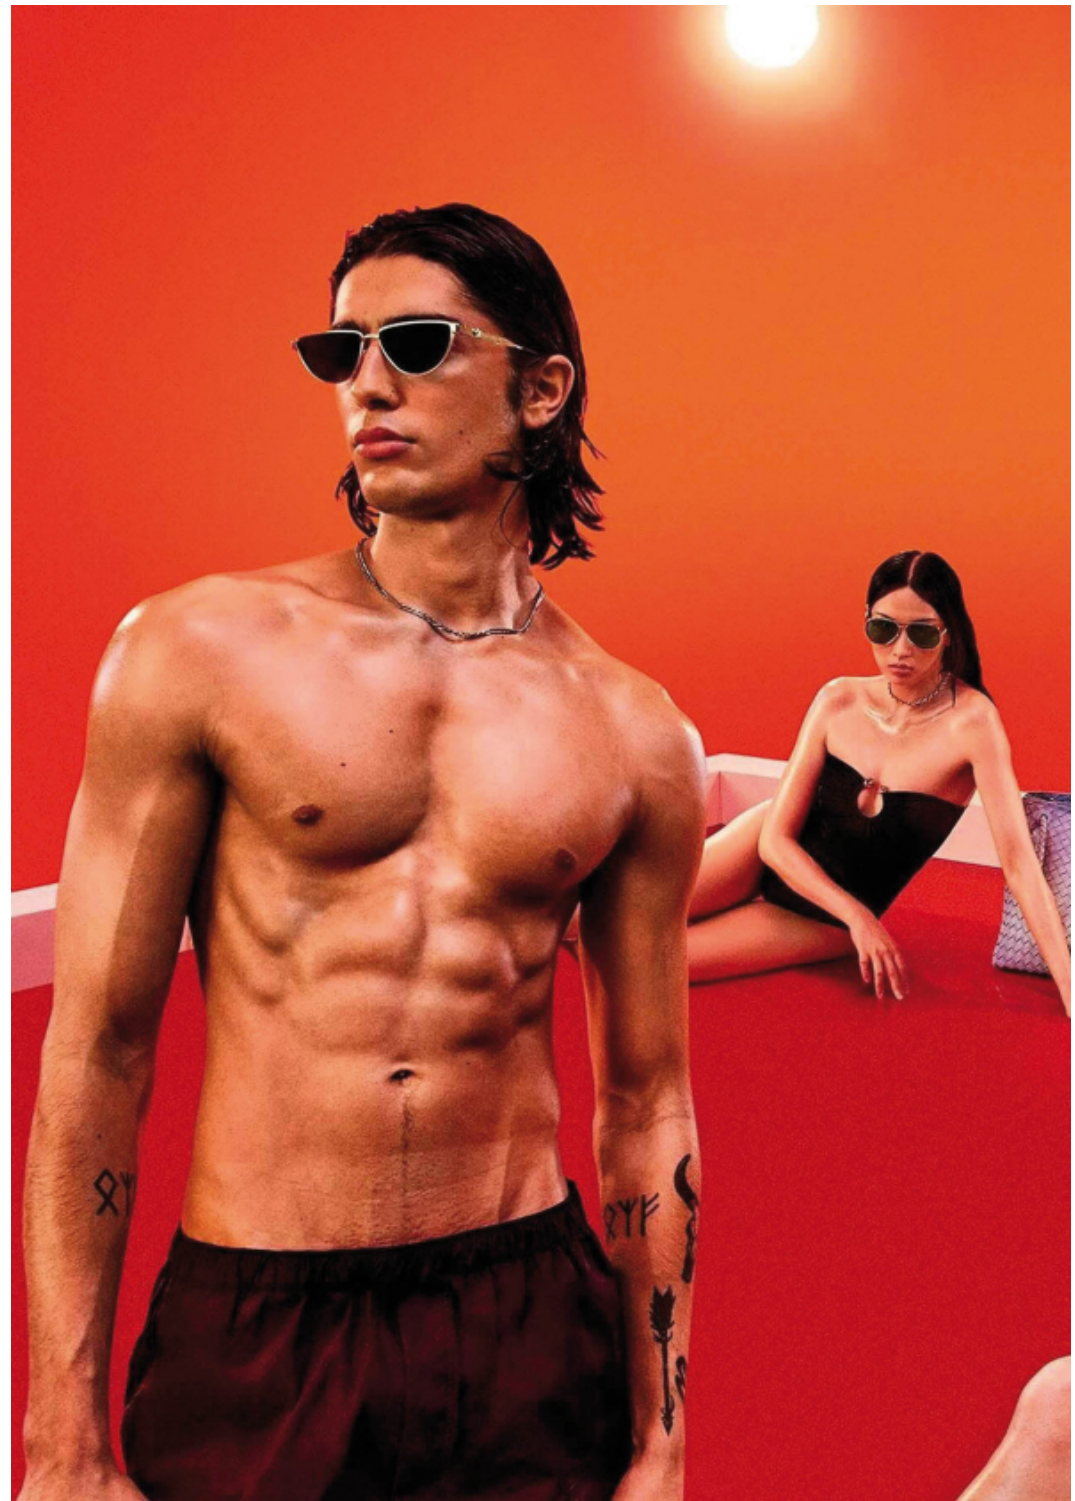

ALTEZZA 1,87
TACCLA 44/45
PESLO 75
MANCH 89
MANIC 89
COLLO 33
SCARPE 43/43,5
CAPELLI NERI

WEIGHT 67kg
SIZE 36/36
CHEST 94
HIPS 99
SHOES 43.5
HAIR BLACK

@taino_aktiva

.FASHION
FASHION MODEL MANAGEMENT
VIA G. SERRA 40 20149 MILANO T. +39 02 480951
WWW.FASHIONMODEL.IT
WWW.FASHIONINFLUENCERS.IT
@fashionmodel.it @fashionmodel.it

height: **6,1 1/2**

chest: **37**

waist: **27 1/2**

hips: **39**

shoes: **9.5**

eyes: **brown**

hair: **black**

BOOK