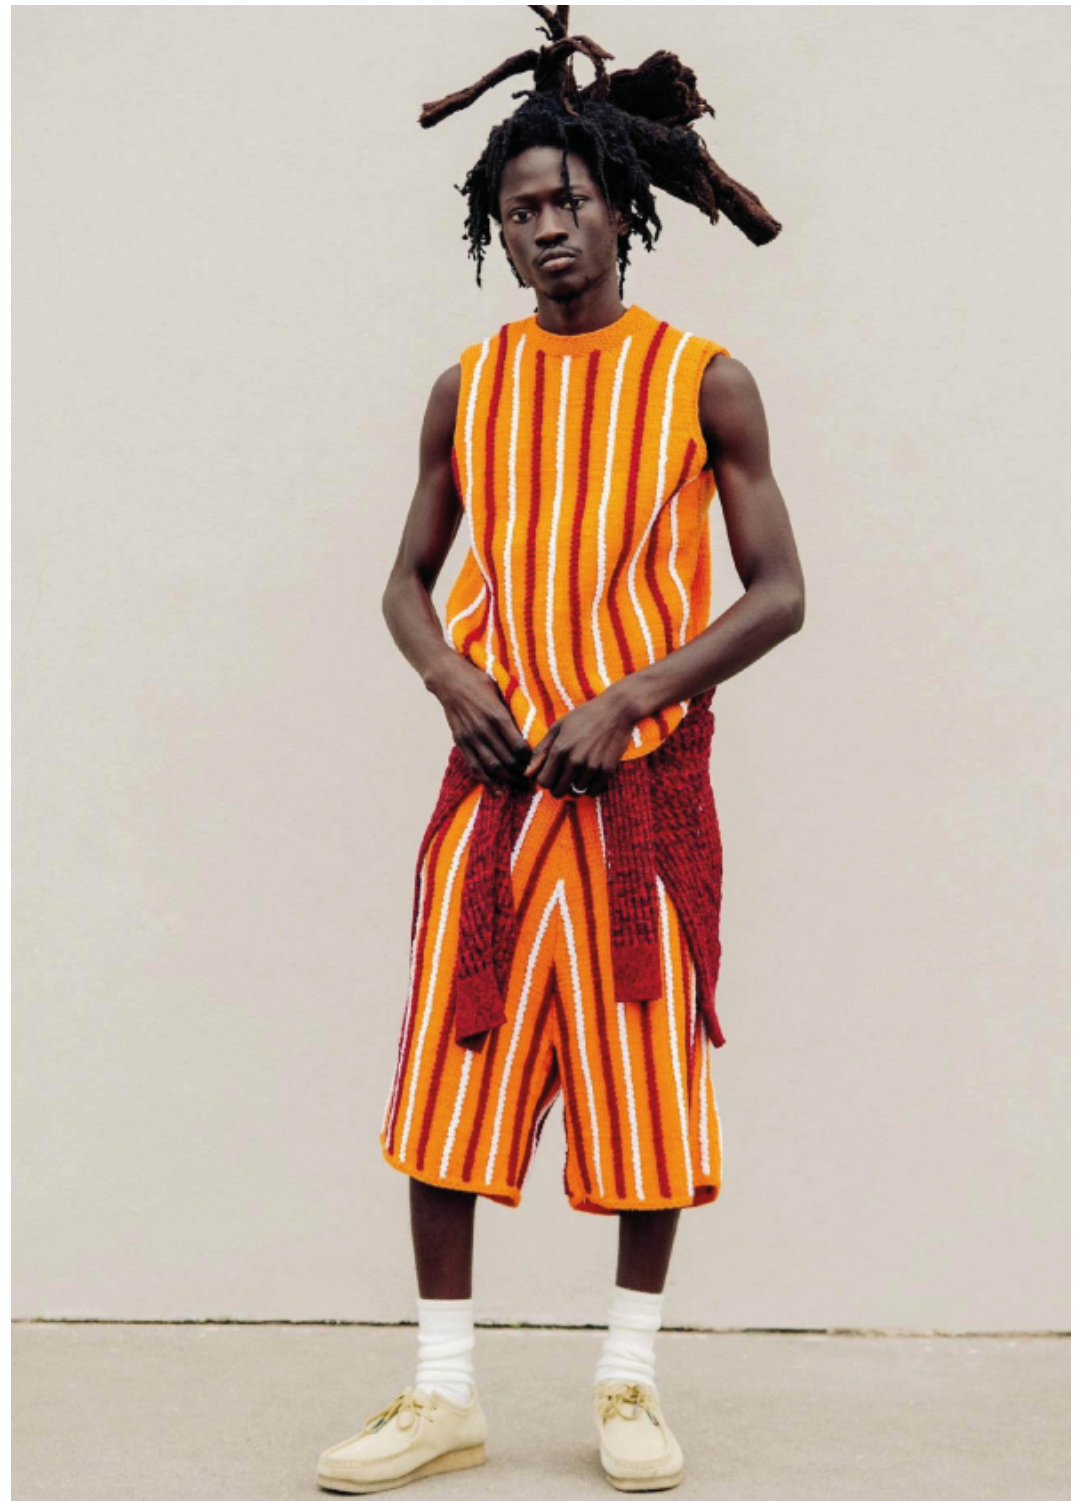

ALTEZZA 1,80
PESO 65,40
PETTO 87
VITA 68
FIANCHI 89
SCARPE 43,5
CAPELLI NERI

HEIGHT 6'11
WEIGHT 145,50
CHEST 34 1/2
WAIST 26 1/2
HIPS 35
SHOES 11
HAIR BLACK

.FASHION
FASHION MODEL MANAGEMENT
VIA G. SILVANO, 20145 MILANO, T. +39 02 88981
WWW.FASHIONMODEL.IT
WWW.FASHIONINFLUENCERS.IT
@fashionmodel.it

Ahmad

altezza: **180**

petto: **87**

vita: **68**

fianchi: **89**

scarpe: **43.5**

occhi: **castano**

capelli: **nero**

height: **5,11**

chest: **34 1/2**

waist: **26 1/2**

hips: **35**

shoes: **9.5**

eyes: **brown**

hair: **black**

BOOK