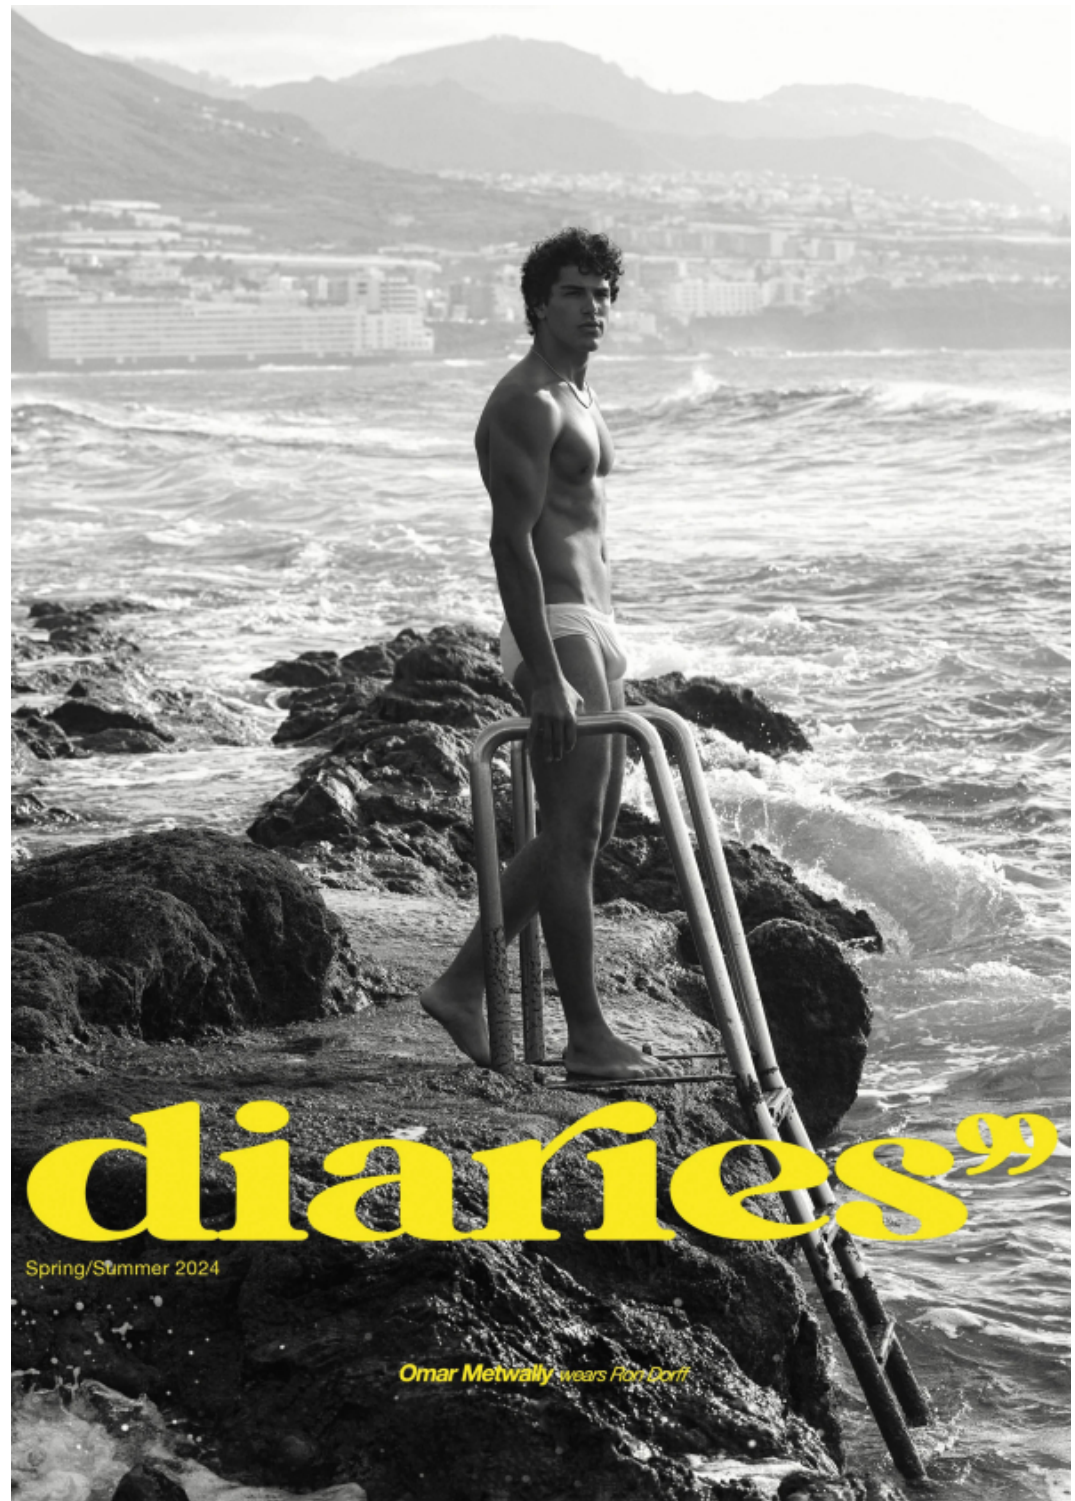

diaries

Spring/Summer 2024

Omar Metwally wears Ron Dorff