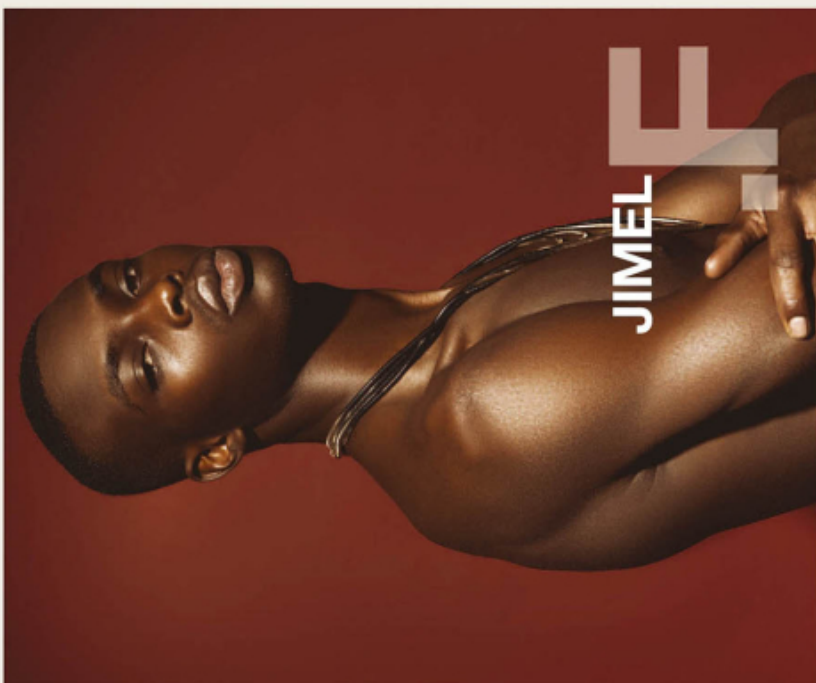

Jimel

altezza: **188**

petto: **94**

vita: **76**

fianchi: **91**

scarpe: **45**

occhi: **marrone**

capelli: **castano scuro**

height: **6,2**

chest: **37**

waist: **30**

hips: **36**

shoes: **11**

eyes: **brown**

hair: **dark brown**