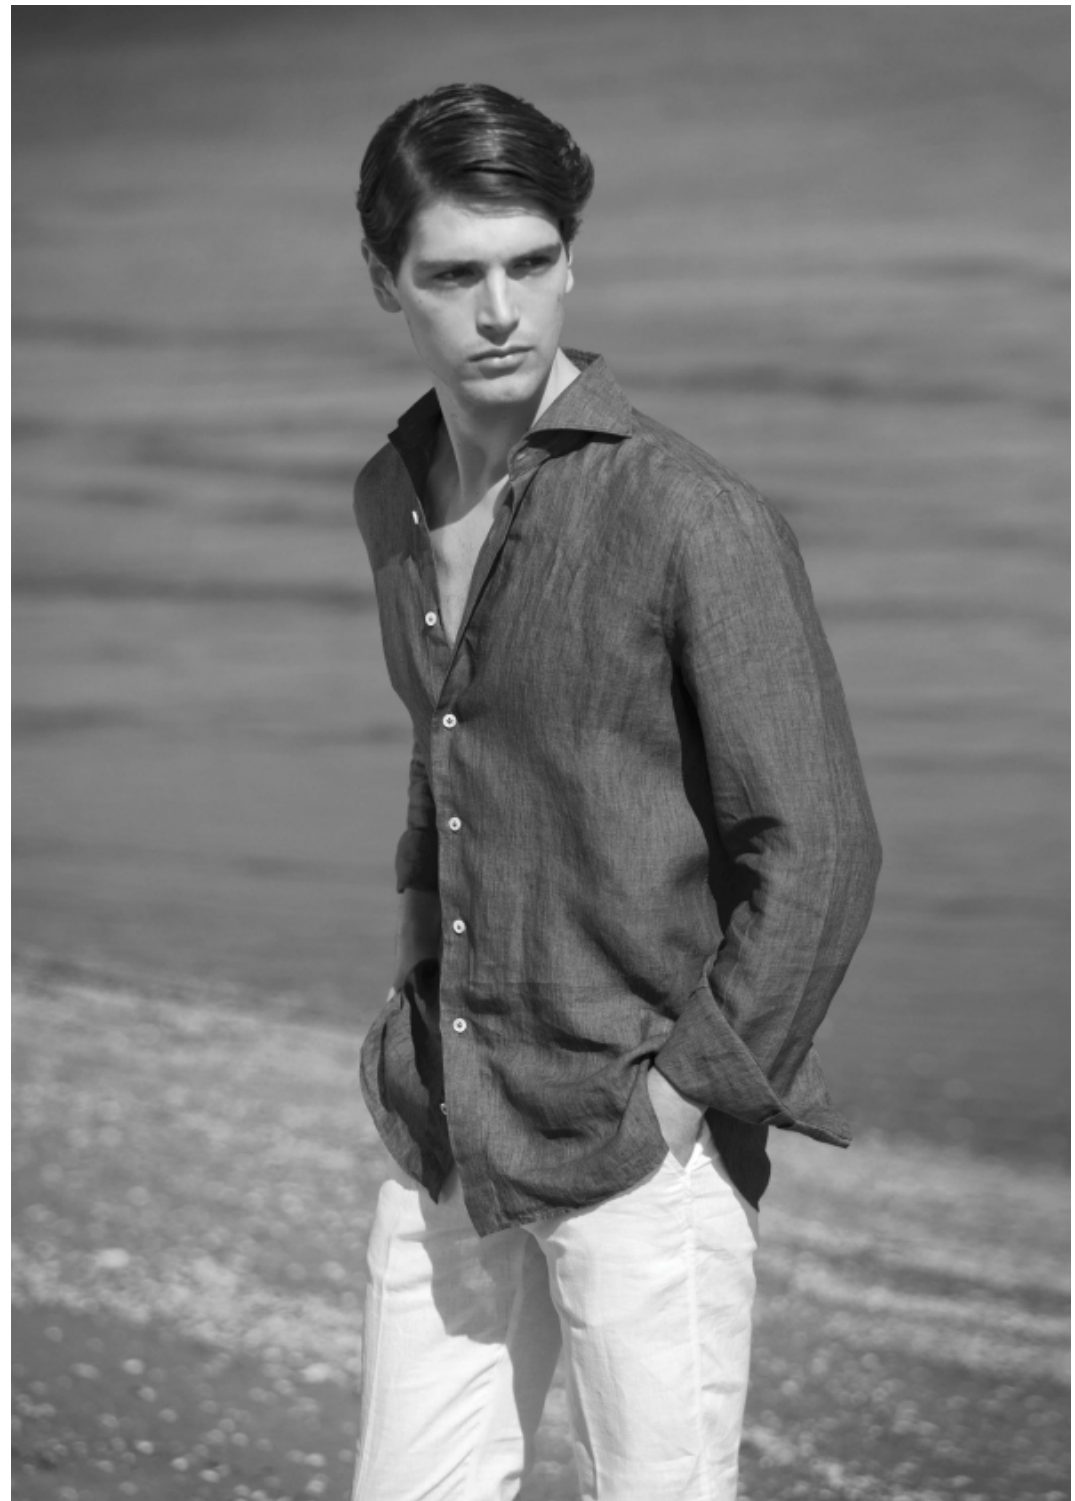

**Willie G™ Skull  
Prancer Fleece,  
Black Beauty**  
96187-20VM  
Size: Large  
Catalog page: 186

**Willie G™ Skull  
Viper Sweater,  
Stone Grey**  
96195-24VM  
Size: Large  
Catalog page: 191

**Bar & Shield  
Premium Shirt,  
Grey Plaid**  
96224-24VM  
Size: Large  
Catalog page: 203