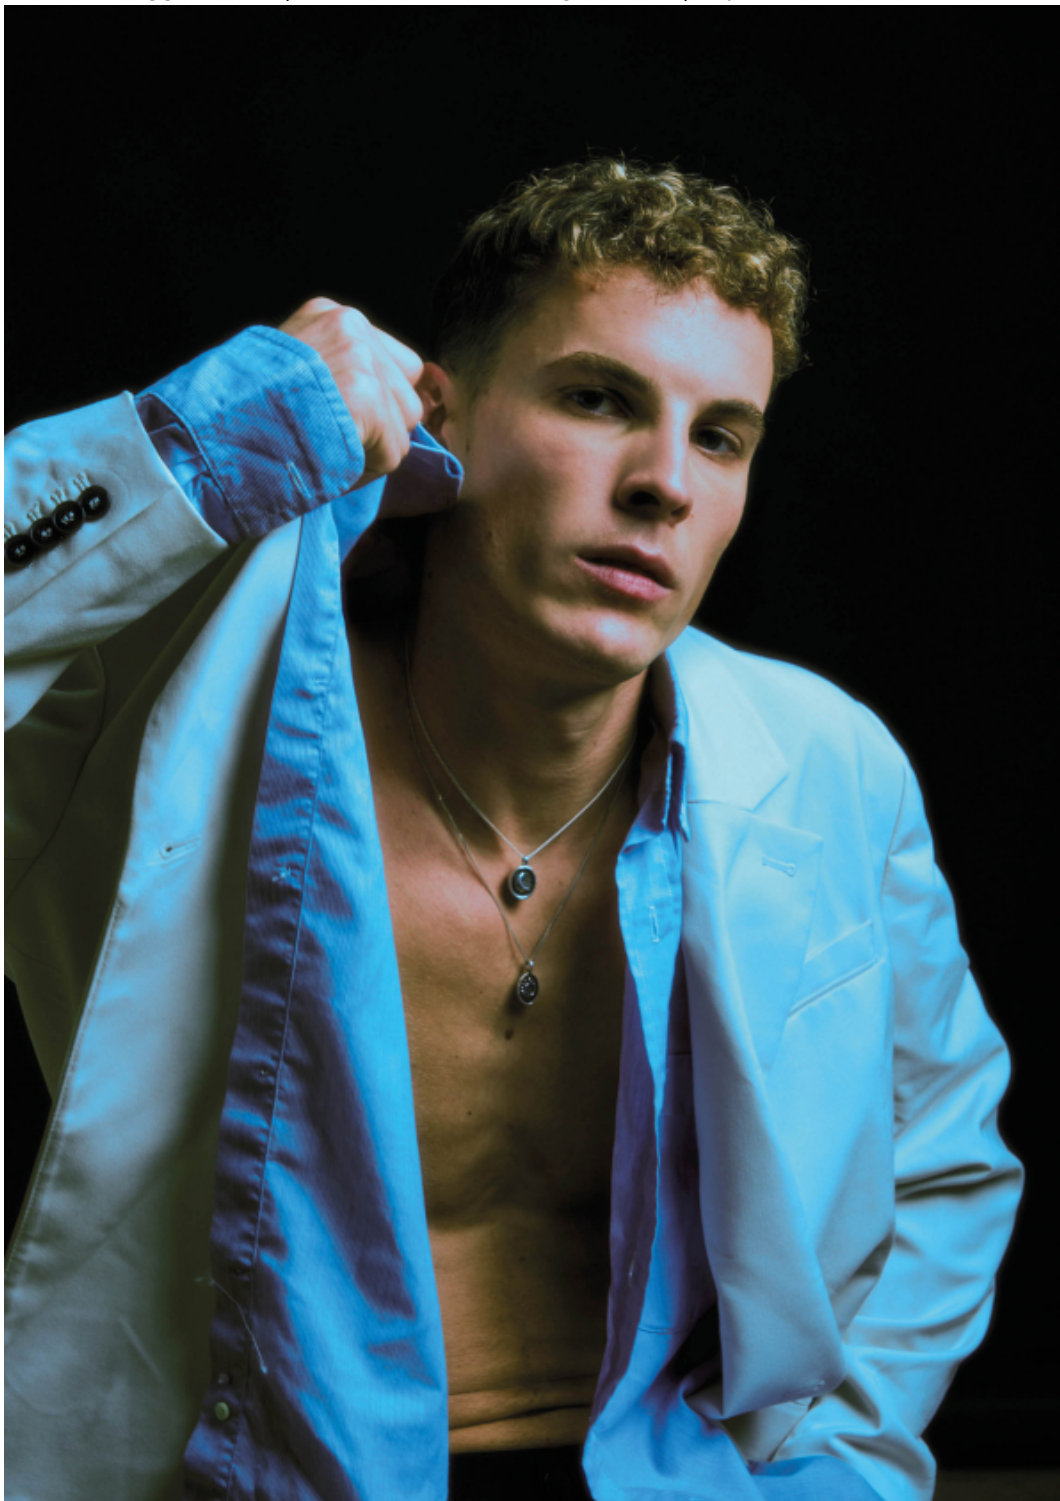

@lorenzocrippa

ALTEZZA 1,84
PESO 68
PETTO 96
VITA 76
FIANCHI 96
FIANCHI INT 78
PESO INT 78
SCHIESTE 45%
OCCHI BLU
CAPELLI BIONDI

HEIGHT 6'0"
WEIGHT 150
CHEST 38
WAIST 30
HIPS 38
ROUNDS 31
SLIMNESS 45%
EYES BLUE
HAIR BLONDE

.FASHION
FASHION MODEL MANAGEMENT
VIA G. SILVA 40 20149 MILANO T. +39 02 480861
WWW.FASHIONMODEL.IT
WWW.FASHIONINFLUENCERS.IT
@fashionmodel.it

Lorenzo Crippa

altezza: **184**

petto: **96**

vita: **76**

fianchi: **96**

scarpe: **42.5**

occhi: **blu**

capelli: **biondo**

height: **6,0 1/2**

chest: **38**

waist: **30**

hips: **38**

shoes: **8.5**

eyes: **blue**

hair: **blond**

BOOK

SCAN ME 