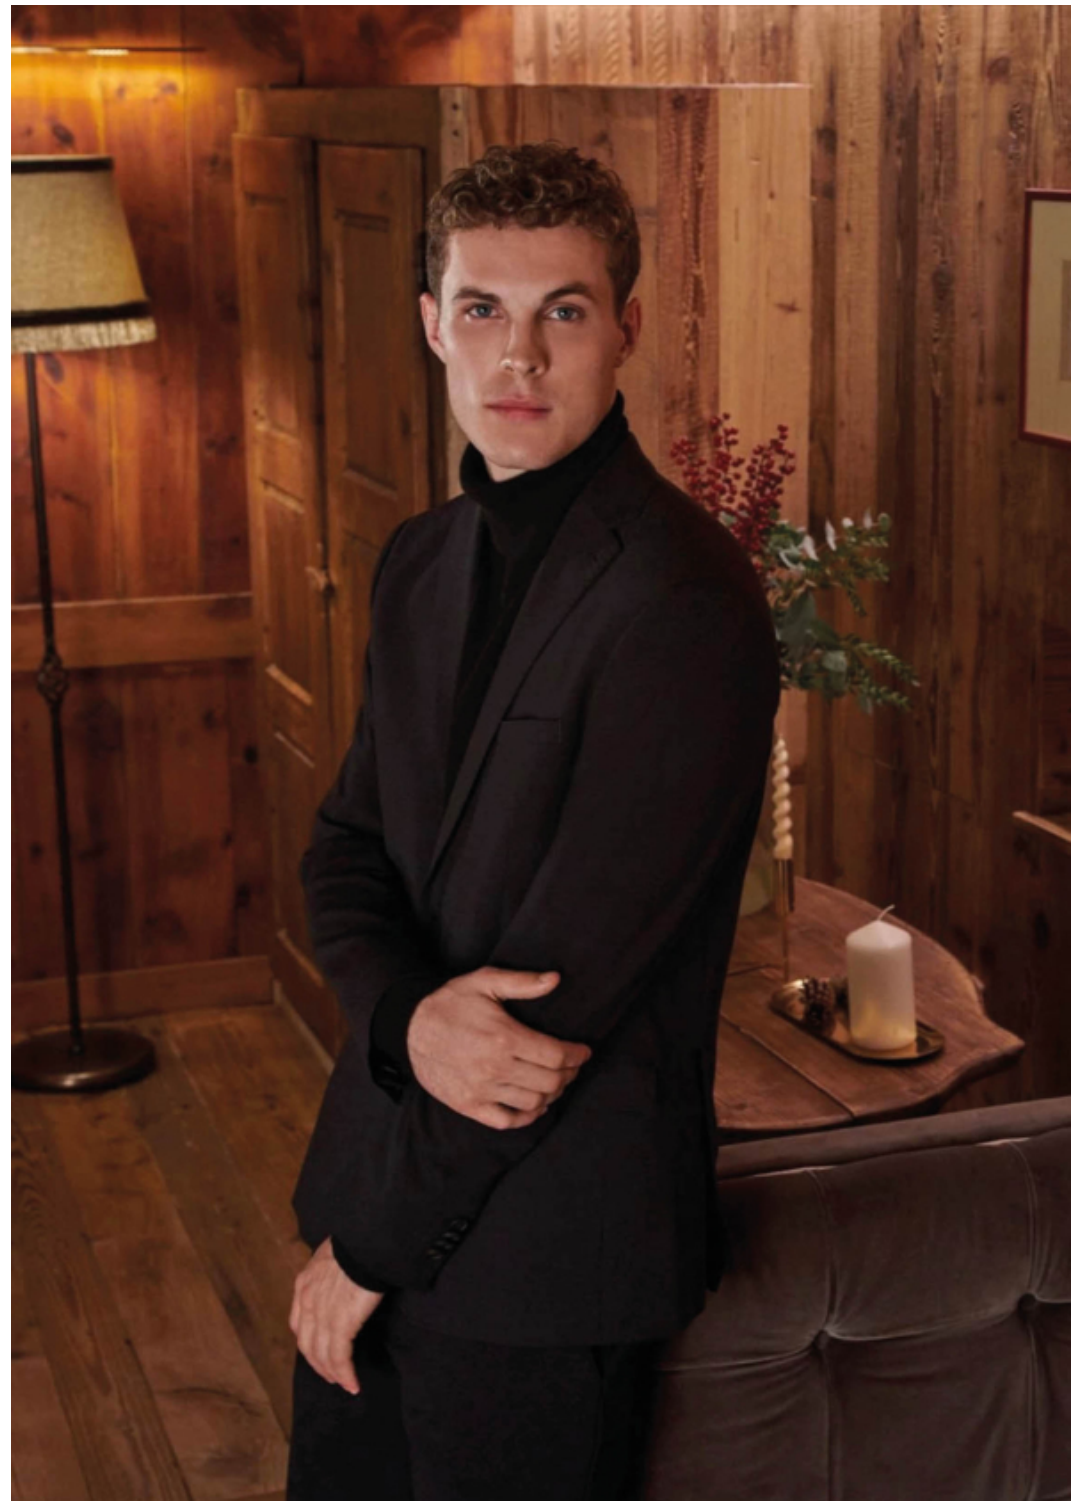

.FASHION
FASHION MODEL MANAGEMENT
VIA G. SILVA 40 20149 MILANO T. +39 02 480861
WWW.FASHIONMODEL.IT
WWW.FASHIONINFLUENCERS.IT
@fashionmodel.it

Lorenzo Crippa

altezza: **184**

petto: **96**

vita: **76**

fianchi: **96**

eyes: **blue**

hair: **blond**

BOOK

SCAN ME 