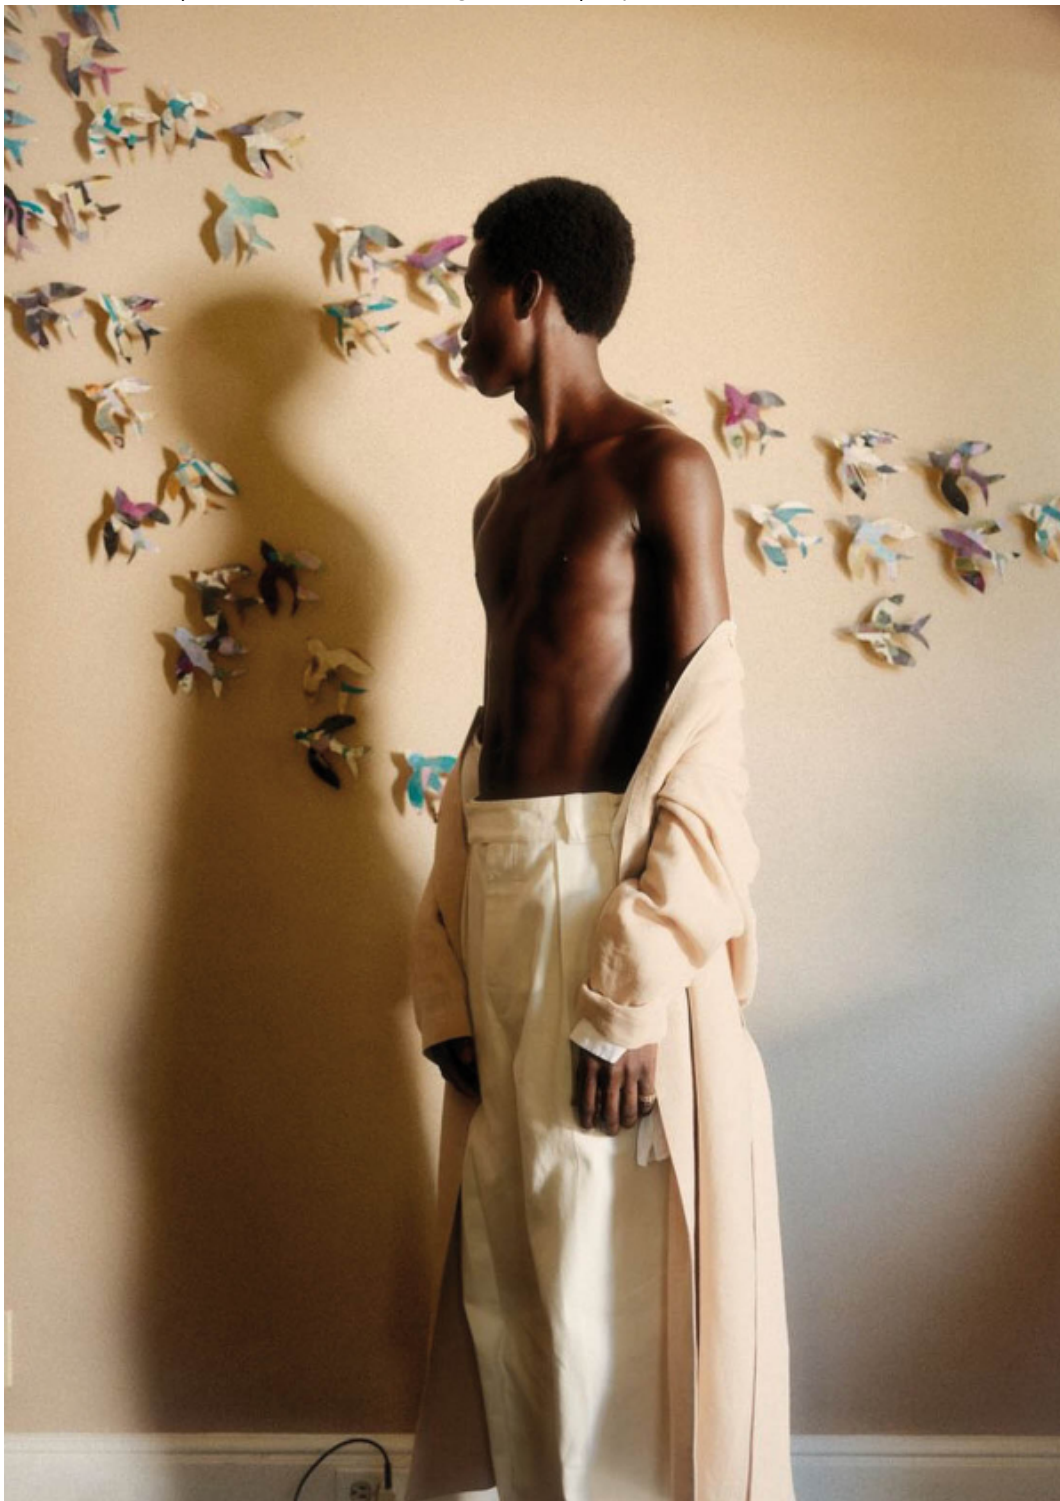

ALTEZZA 187  
DAGLIA 46-48  
VITTO 37  
PANCHE 93  
INT. 74  
COLLO 37  
SCARPE 44  
CAPELLI NERI

HEIGHT 6'2 1/2"  
SIZE 34/36  
WAIST 29  
NECK 30 1/2"  
Chest 36 1/2"  
Collar 14 1/2"  
SHOES 11  
HAIR BLACK

# Lawal

altezza: **187**

petto: **89**

vita: **74**

fianchi: **93**

scarpe: **44**

occhi: **nero**

capelli: **nero**

height: **6,1 1/2**

chest: **35**

waist: **29**

hips: **36 1/2**

shoes: **10**

eyes: **black**

hair: **black**

BOOK