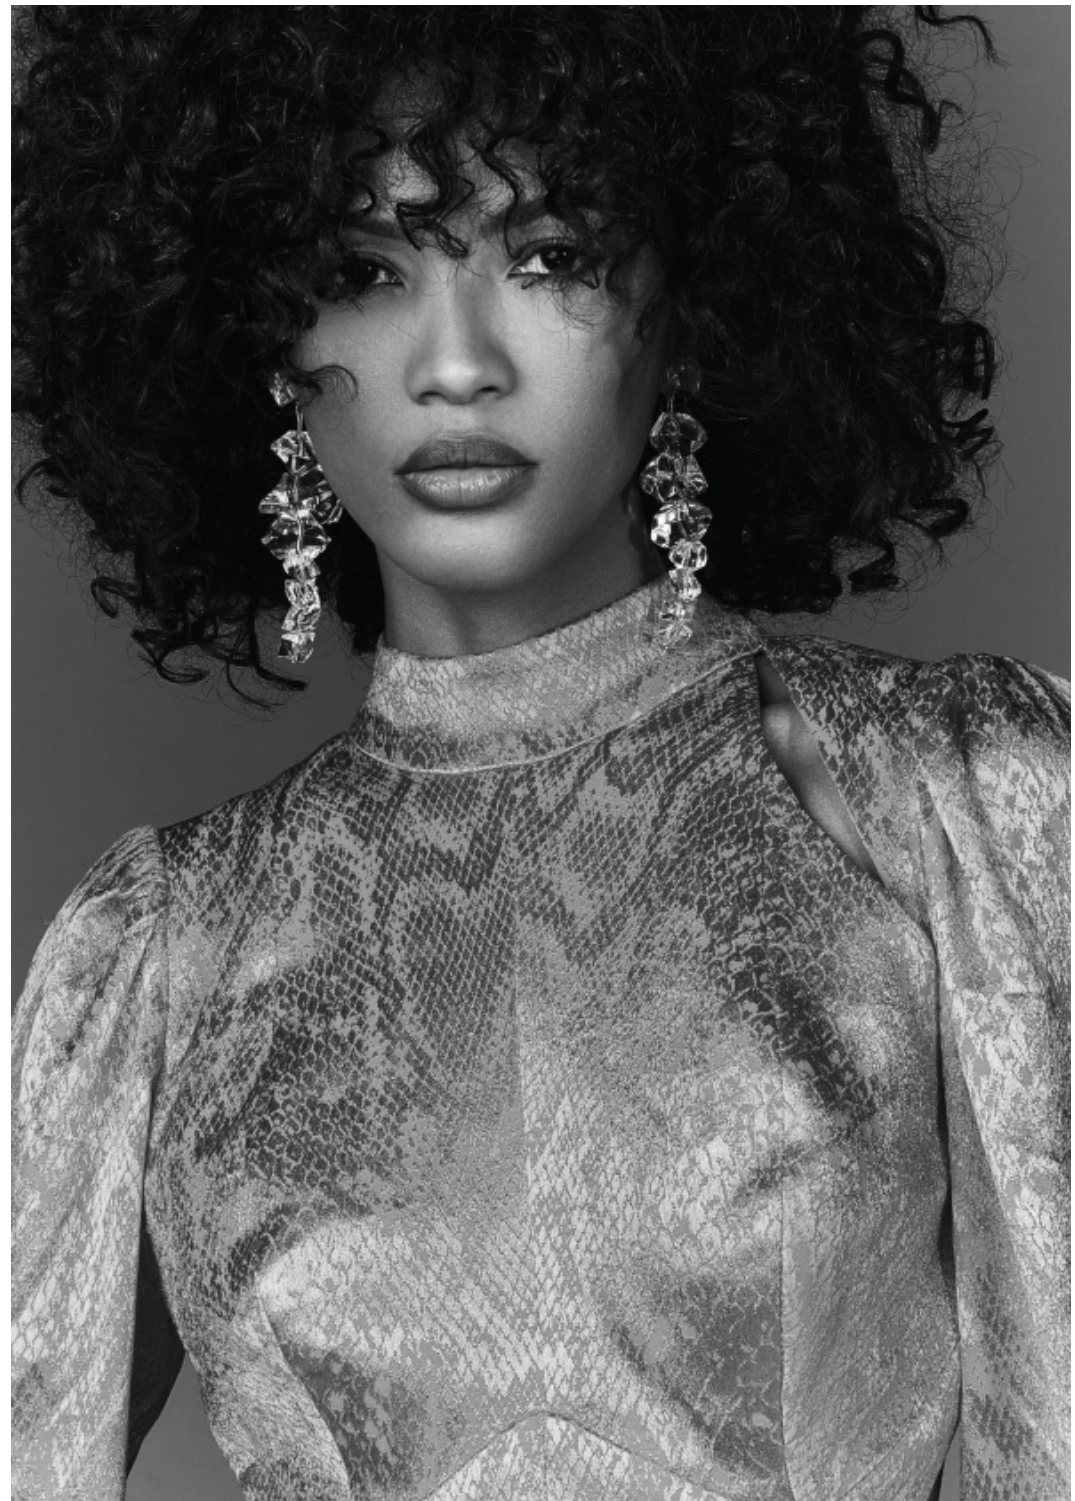

ALTEZZA 1,77
SENO 83
VITA 60
FIANCHI 89
SCARPE 38
OCCHI MARRONI
CAPELLI NERI

HEIGHT 5'9 1/2
BUST 32 1/2
WAIST 23 1/2
HIPS 35
SHOES 5
EYES BROWN
HAIR BLACK

@fashionmodel.it
@fashionmodel.it
@fashionmodel.it
+TheFashionModelManagementMilano
thefashionmodel

occhi: **marroni**

capelli: **castani**

height: **5,9 1/2**

bust: **32 1/2**

waist: **23 1/2**

hips: **35**

shoes: **5**

eyes: **brown**

hair: **brown**

BOOK

SCAN ME 