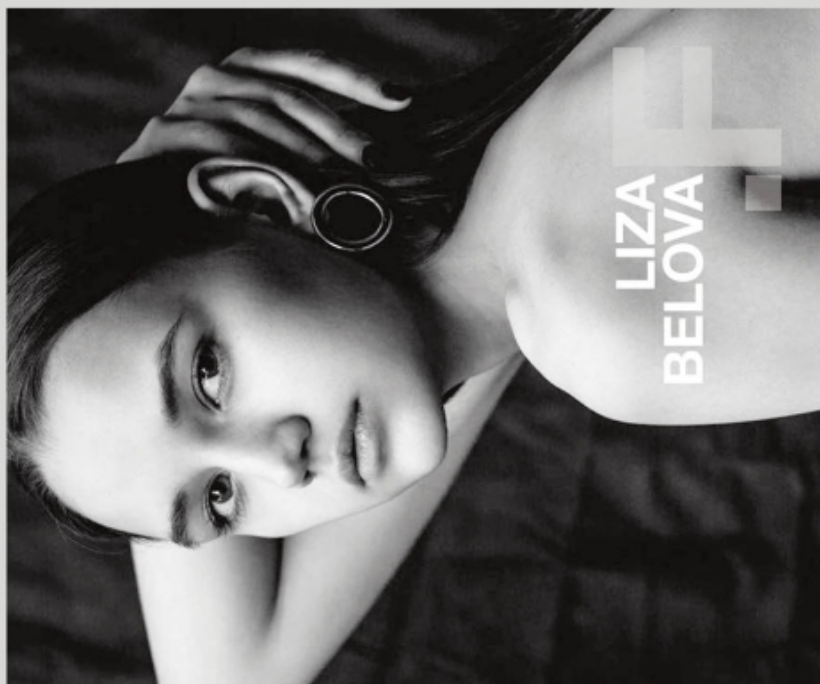

Liza Belova

.FASHION
FASHION MODEL MANAGEMENT
VIA G. SELVA 42 - 20149 MILANO T. +39 02 48681
WWW.FASHIONMODEL.IT
WWW.FASHIONINFLUENCERS.IT

HEIGHT 5'11
BUST 32 1/2
WAIST 23 1/2
HIPS 35 1/2
SHOES 7
EYES GREEN GREY
HAIR BROWN

ALTEZZA 1,80
SENTO 82
VITA 59
FIANCHI 90
SCARPE 40
OCCHI VERDI GRIGI
CAPELLI CASTANI

@fashionmodel.it
@fashionmodel.it
@fashionmodel.it
+TheFashionInfluencersMilano
thefashionmodel

altezza: **180**

seno: **80**

vita: **60**

fianchi: **90**

scarpe: **40**

occhi: **castano**

capelli: **castano**

height: **5,11**

bust: **31 1/2**

waist: **23 1/2**