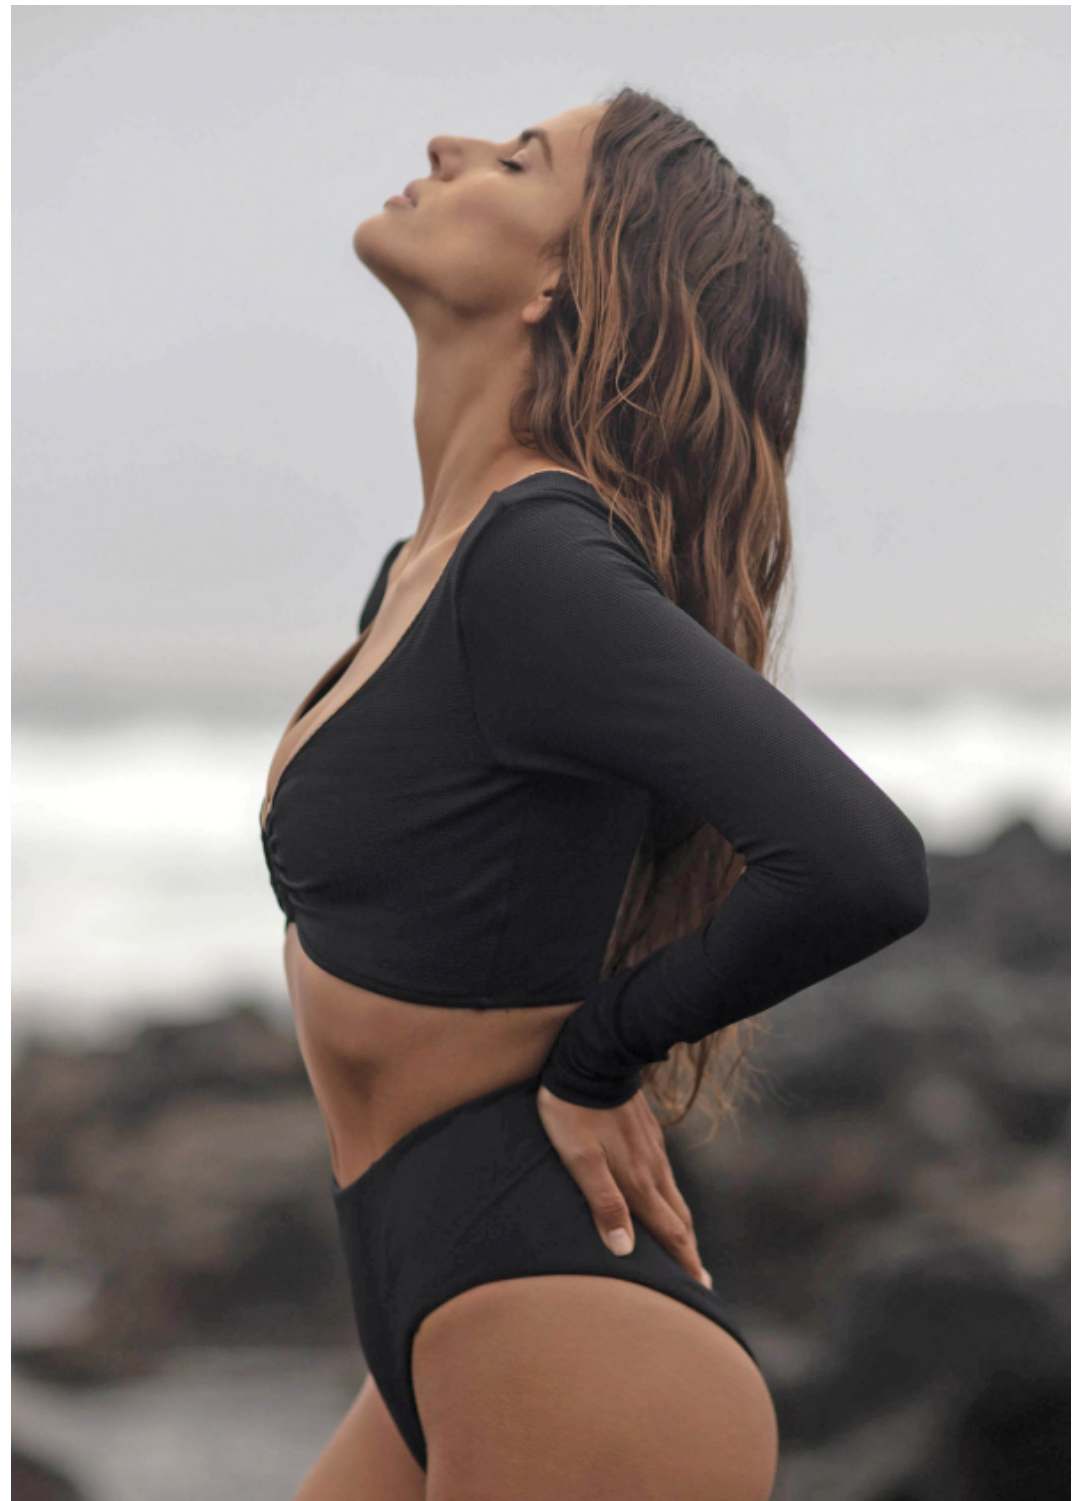

ALTEZZA 176
SENDO 83
VITA 63
FIANCHI 90
SCARPE 41
OCCHI MARRONE
CAPELLI CASTANO

HEIGHT 5'9 1/2
BUST 32 1/2
WAIST 24 1/2
HIPS 35 1/2
SHOES 8
EYES BROWN
HAIR BROWN

.FASHION
FASHION MODEL MANAGEMENT
VIA G. SILVA 40 20139
MILANO
WWW.FASHIONMODEL.IT

Mafalda

altezza: **176**

seno: **83**

vita: **63**

fianchi: **90**

scarpe: **41**

occhi: **marrone**

capelli: **castano**

height: **5,9 1/2**

bust: **32 1/2**

waist: **24 1/2**

hips: **35 1/2**

shoes: **8**

eyes: **brown**

hair: **brown**

BOOK