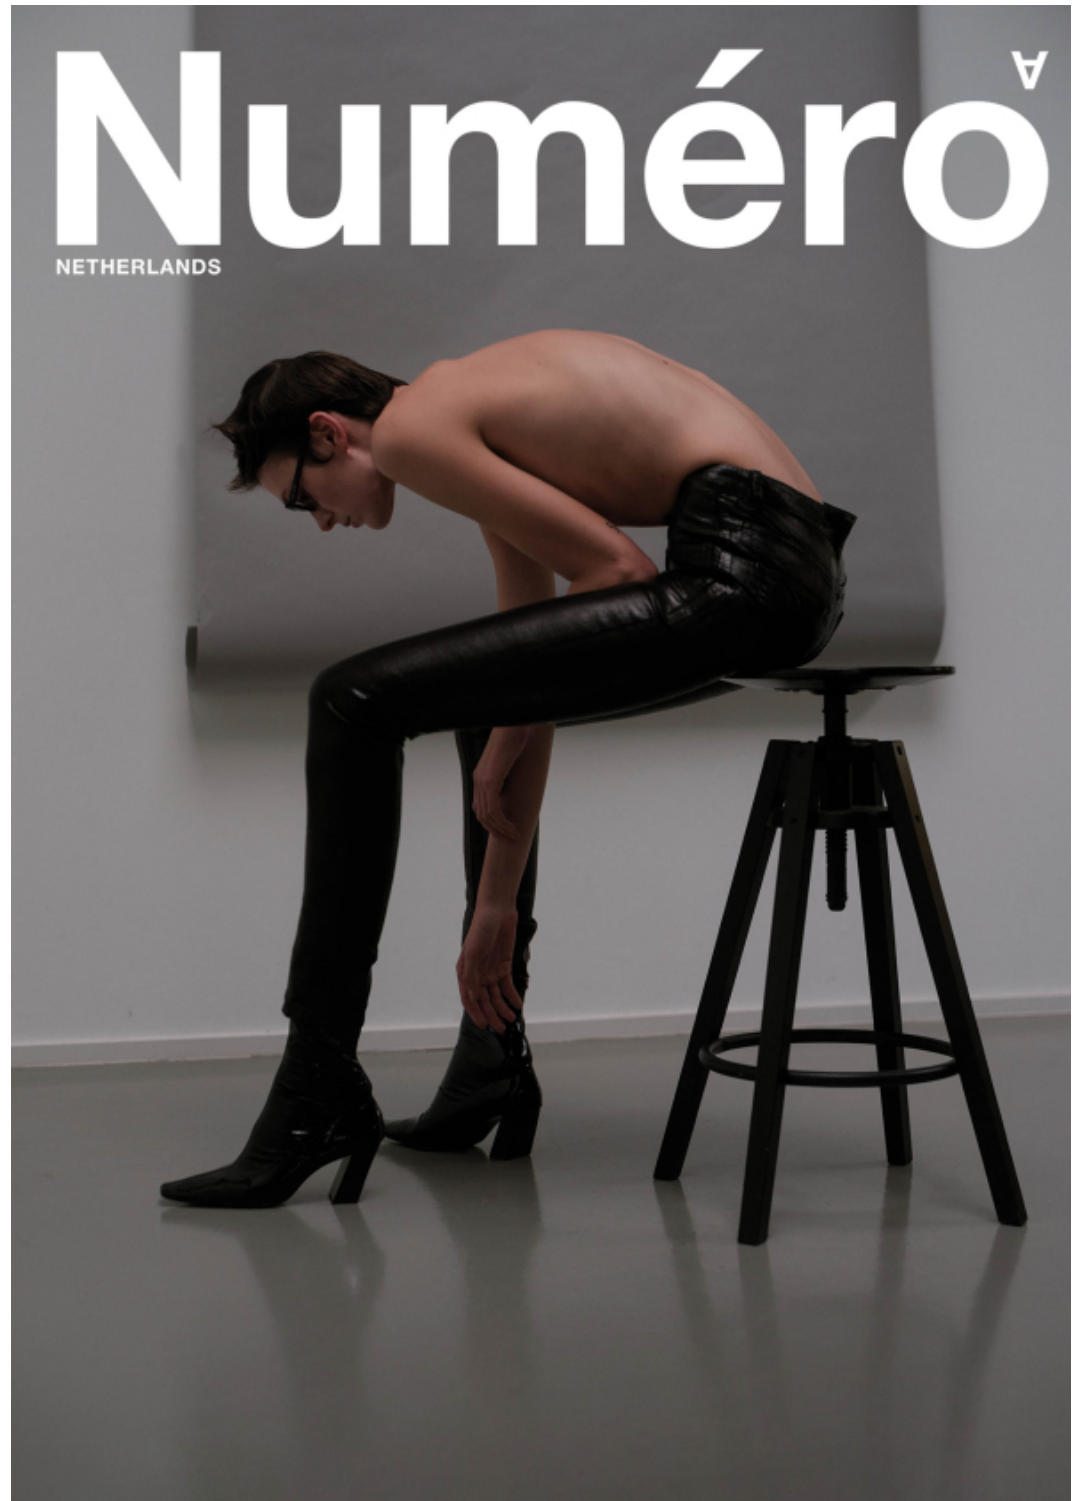

.FASHION
FASHION MODEL MANAGEMENT
VIA C. SELVA 4/5 20149 MILANO T. +39 (02) 88881
WWW.FASHIONMODEL.IT
WWW.FASHIONINFLUENCERS.IT
@fashionmodel.it f @fashionmodel.it

@jada_joyce

ALTEZZA	1,80	HEIGHT	6'11"
SENO	83	BUST	32 1/2
VITA	60	WAIST	23 1/2
FIANCHI	90	HIPS	35 1/2
SCARPE	41	SHOES	10
OCCHI	BLU	EYES	BLUE
CAPELLI	CASTANI	HAIR	BROWN

Jada Joyce

altezza: **180**

seno: **83**

vita: **60**

fianchi: **90**

scarpe: **41**

occhi: **blu**

capelli: **castano**

height: **5,11**

bust: **32 1/2**

waist: **23 1/2**

hips: **35 1/2**

shoes: **8**

eyes: **blue**

hair: **brown**

BOOK

A VISIONARY SECOND SKIN

designed by AZZEDINE ALAÏA PHOTOGRAPHY SYBILLE WALTER

SCAN ME 