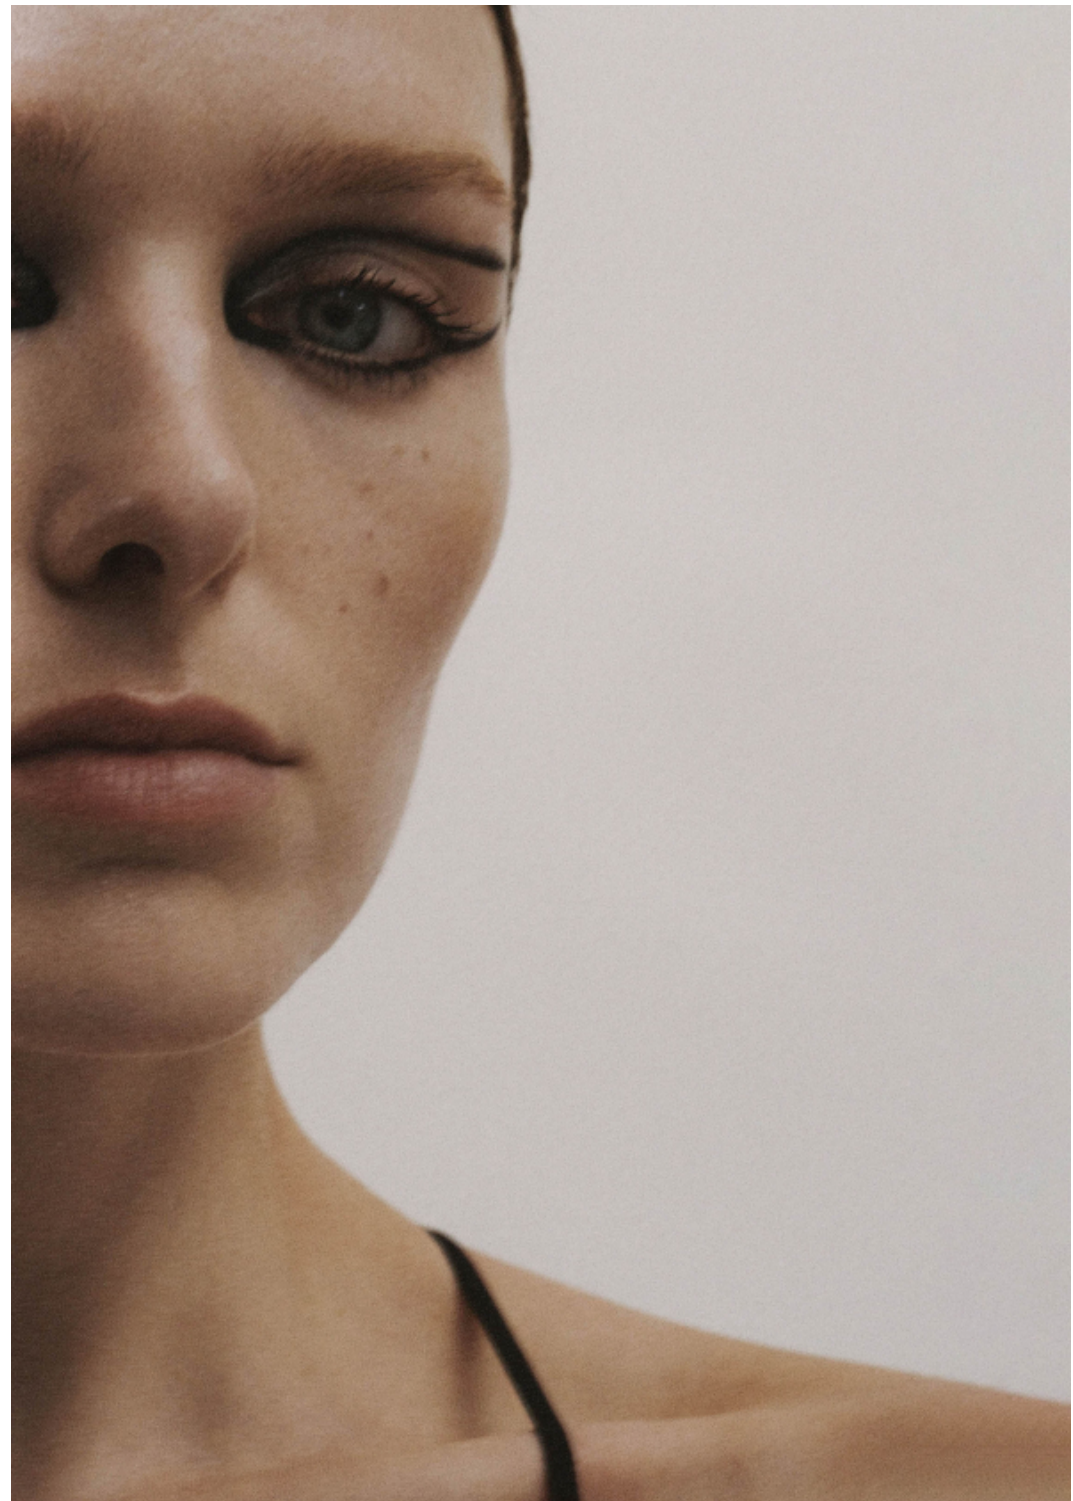

.FASHION
FASHION MODEL MANAGEMENT
VIA C. SELVA 4/5 20149 MILANO T. +39 (02) 88881
WWW.FASHIONMODEL.IT
WWW.FASHIONINFLUENCERS.IT
@fashionmodel.it f @fashionmodel.it

@jada_joyce

ALTEZZA	1,80	HEIGHT	6'11"
SENO	83	BUST	32 1/2
VITA	60	WAIST	23 1/2
FIANCHI	90	HIPS	35 1/2
SCARPE	41	SHOES	10
OCCHI	BLU	EYES	BLUE
CAPELLI	CASTANI	HAIR	BROWN

Jada Joyce

altezza: **180**

seno: **83**

vita: **60**

fianchi: **90**

scarpe: **41**

occhi: **blu**

capelli: **castano**

height: **5,11**

bust: **32 1/2**

waist: **23 1/2**

hips: **35 1/2**

shoes: **8**

eyes: **blue**

hair: **brown**

BOOK