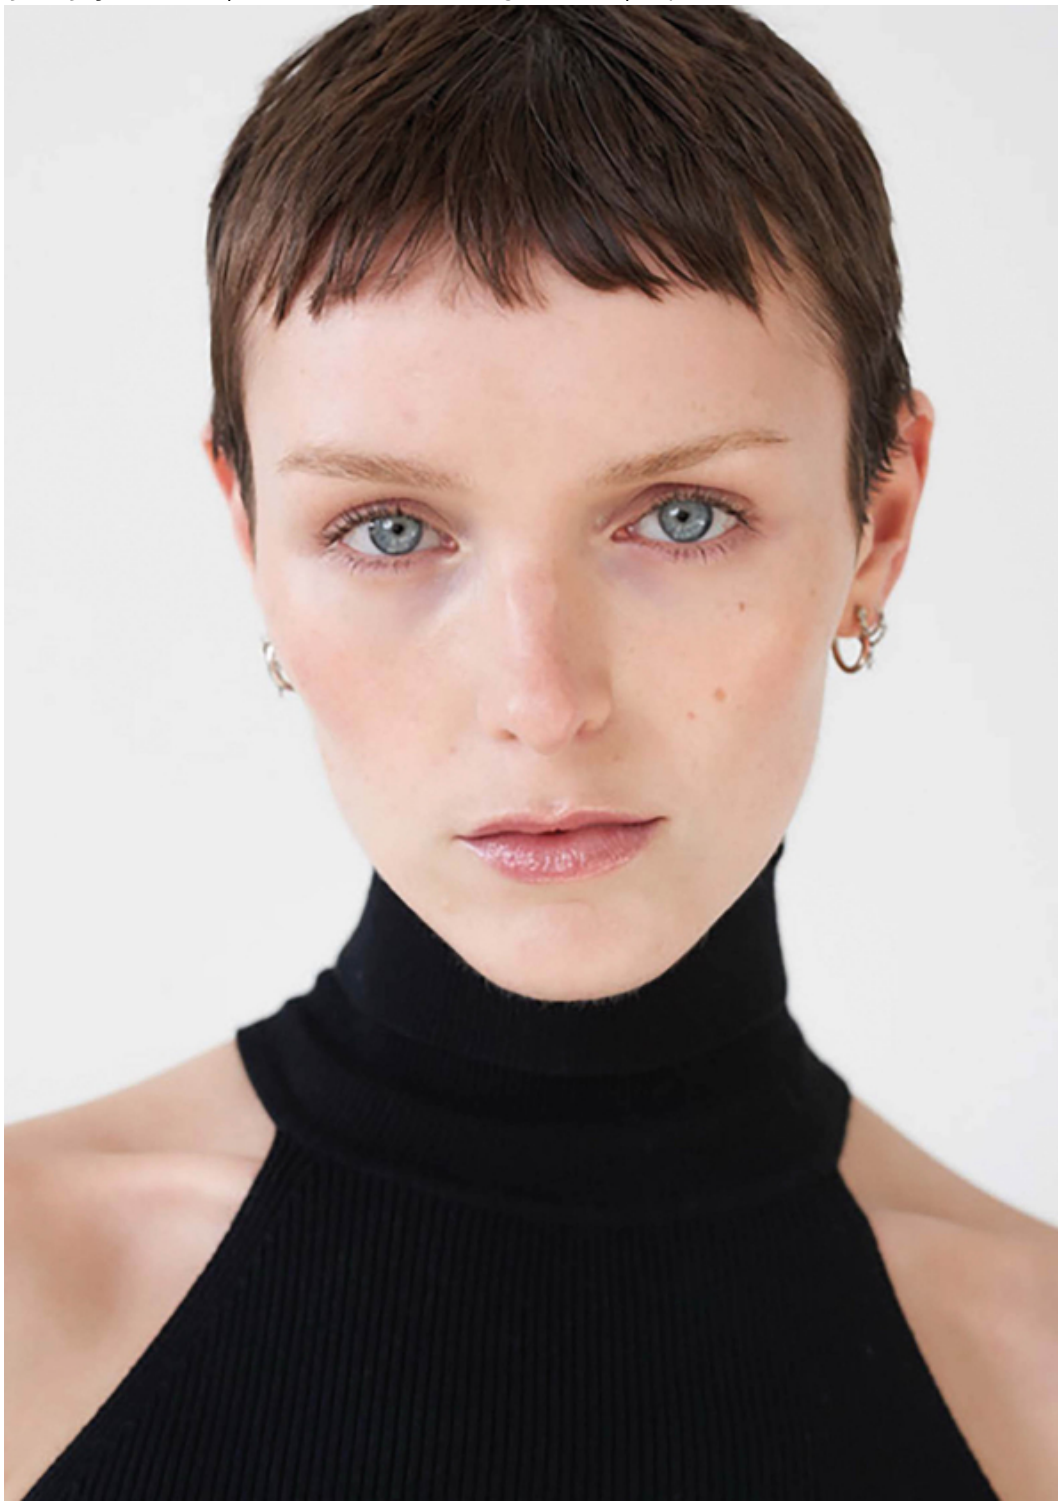

.FASHION
FASHION MODEL MANAGEMENT
VIA C. SELVA 4/5 20149 MILANO T. +39 (02) 88881
WWW.FASHIONMODEL.IT
WWW.FASHIONINFLUENCERS.IT
@fashionmodel.it f @fashionmodel.it

@jada_joyce

ALTEZZA	1,80	HEIGHT	6'11"
SENO	83	BUST	32 1/2
VITA	60	WAIST	23 1/2
FIANCHI	90	HIPS	35 1/2
SCARPE	41	SHOES	10
OCCHI	BLU	EYES	BLUE
CAPELLI	CASTANI	HAIR	BROWN

Jada Joyce

altezza: **180**

seno: **83**

vita: **60**

fianchi: **90**

scarpe: **41**

occhi: **blu**

capelli: **castano**

A VISIONARY SECOND SKIN

designed by AZZEDINE ALAÏA PHOTOGRAPHY SYBILLE WALTER

SCAN ME 